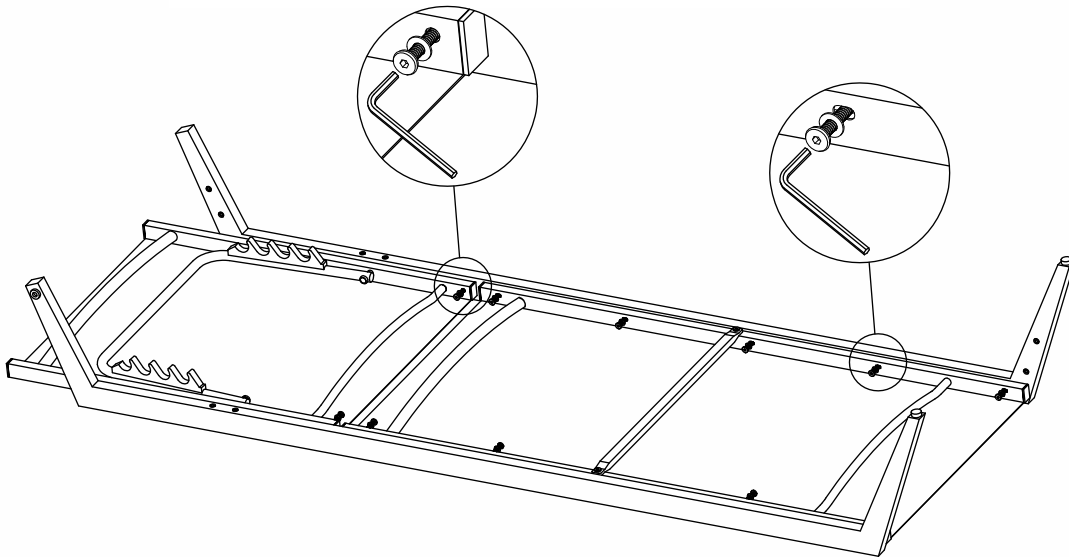

+ Parts Included

① Left Leg
(1pc)

② Right leg
(1pc)

③ Seat Frame
(1pc)

④ Backrest Frame
(1pc)

⑤ Front Support
(1pc)

⑥ Behind Support
(1pc)

⑦ Adjustable Frame
(1pc)

E Allen Key M6
(1pc)

F Allen Key M10
(1pc)

ASSEMBLY INSTRUCTIONS

- 1** Place the top on a soft surface, insert the seat frame **③** and backrest frame **④** to left leg **①** and right leg **②** using bolts A with washers D and tighten, Don't tighten completed.

- 2** Attach the front support **⑤** and behind frame **⑥** and adjustable frame **⑦** to the legs by aligning holes, insert bolts B with washers D and can use allen key tighten completed, once tightened .