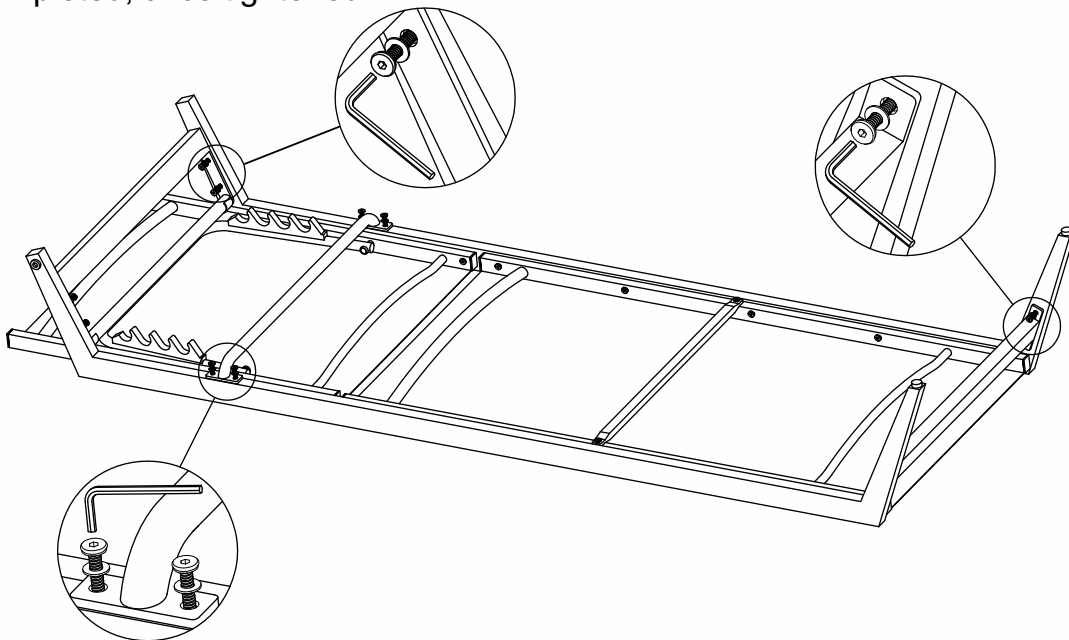

+ Parts Included

① Left Leg
(1pc)

② Right leg
(1pc)

③ Seat Frame
(1pc)

④ Backrest Frame
(1pc)

⑤ Front Support
(1pc)

⑥ Behind Support
(1pc)

⑦ Adjustable Frame
(1pc)

E Allen Key M6
(1pc)

F Allen Key M10
(1pc)

ASSEMBLY INSTRUCTIONS

- 1** Place the top on a soft surface, insert the seat frame **③** and backrest frame **④** to left leg **①** and right leg **②** using bolts A with washers D and tighten, Don't tighten completed.

- 2** Attach the front support **⑤** and behind frame **⑥** and adjustable frame **⑦** to the legs by aligning holes, insert bolts B with washers D and can use allen key tighten completed, once tightened .