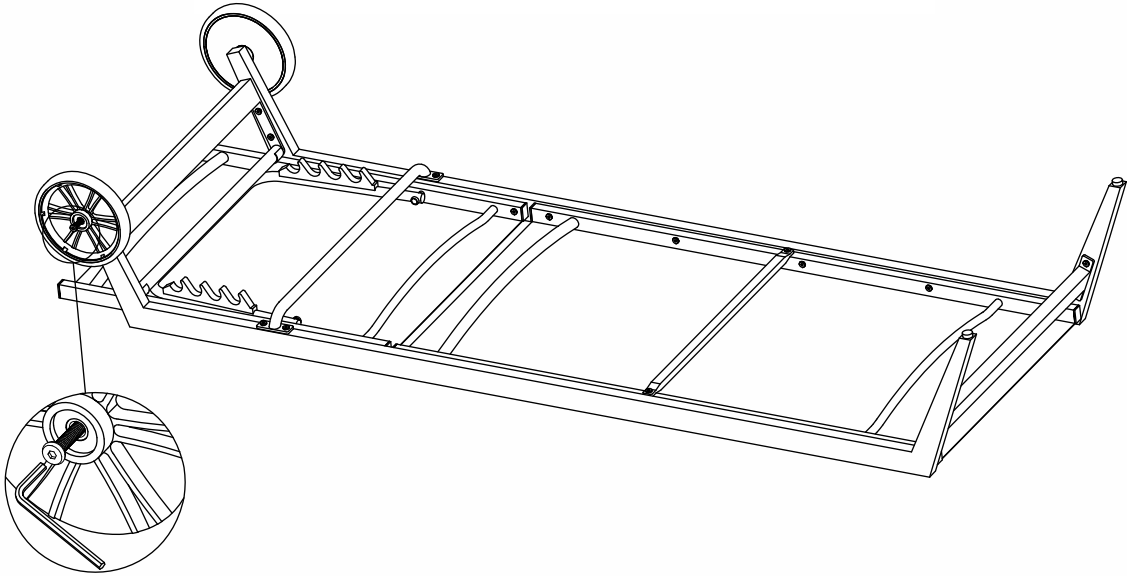

ASSEMBLY INSTRUCTIONS

1. **3** Attach the wheels ⑧ to the legs by aligning holes, insert bolts C tighten completely.