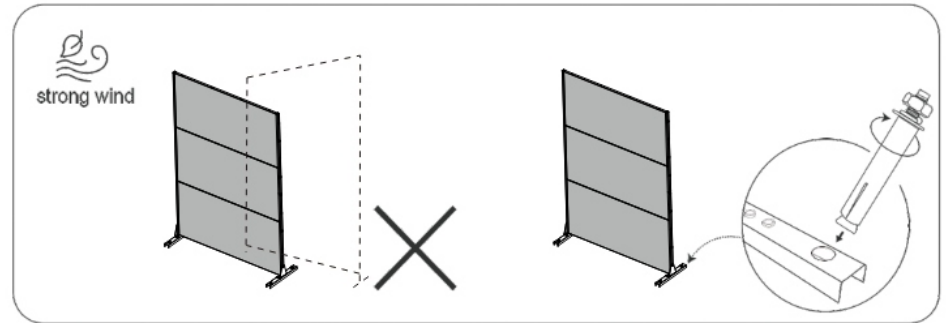

3. Avoid Installing on Hard Surfaces

4. Careful Handling of Metal Edges

5. Use Hex-Head Sleeve Anchors to fix the privacy screen on solid ground if necessary.

Warning & Attention

- Before beginning the construction, please verify that all parts and components are intact and complete, ensuring there are no damages or missing items of the product.
- During the installation process, please do not fully tighten the screws.
- After assembly, please ensure that all screws are properly tightened to prevent any parts from coming loose.
- Use expansion bolts to secure the frame to the ground to withstand strong winds.