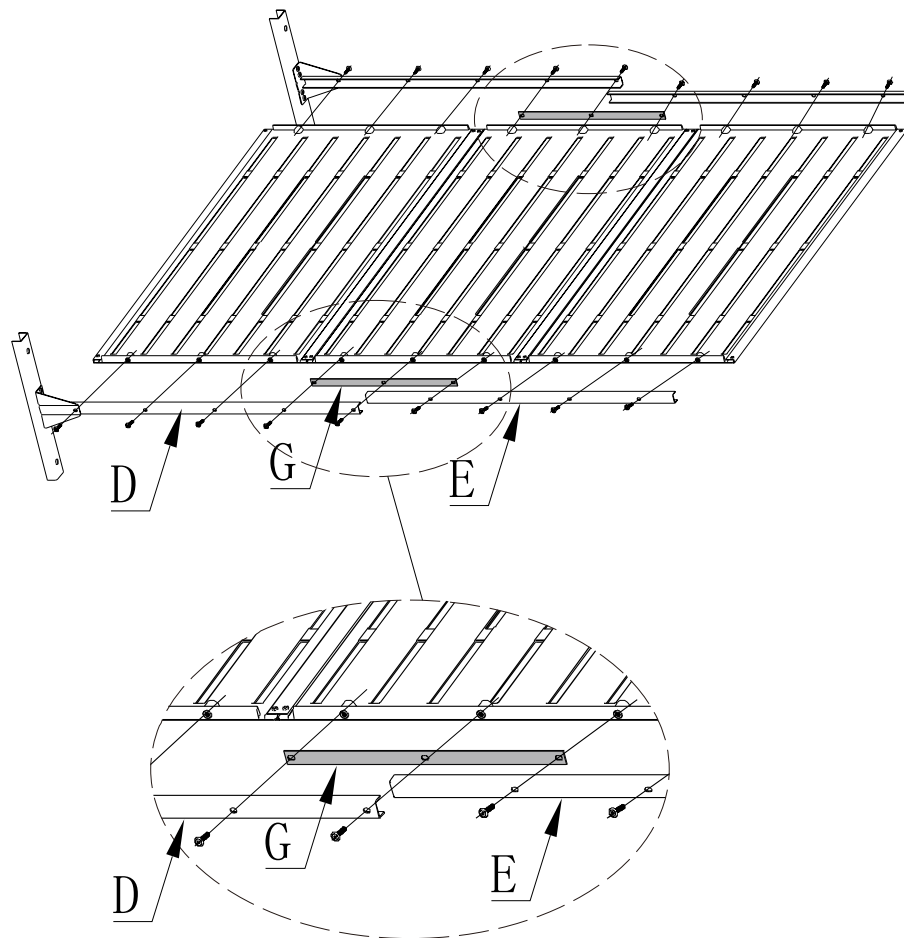

2PCS

I

M6X15

8PCS

Screen Panel Assembly

x2

Use 4 bolts #I to secure the support tubes #D with the base #F.

D F

2PCS

E

2PCS

G

2PCS

I

M6X15

18PCS

3

Combination Assembly

Use 6 bolts #I to secure 2 support tubes #D and #E with 2 reinforcement tubes #G and secure the assembly to 3 screen panel #A using 12 bolts #I.

H

4PCS

4

We offer a wide range of pattern options for you.