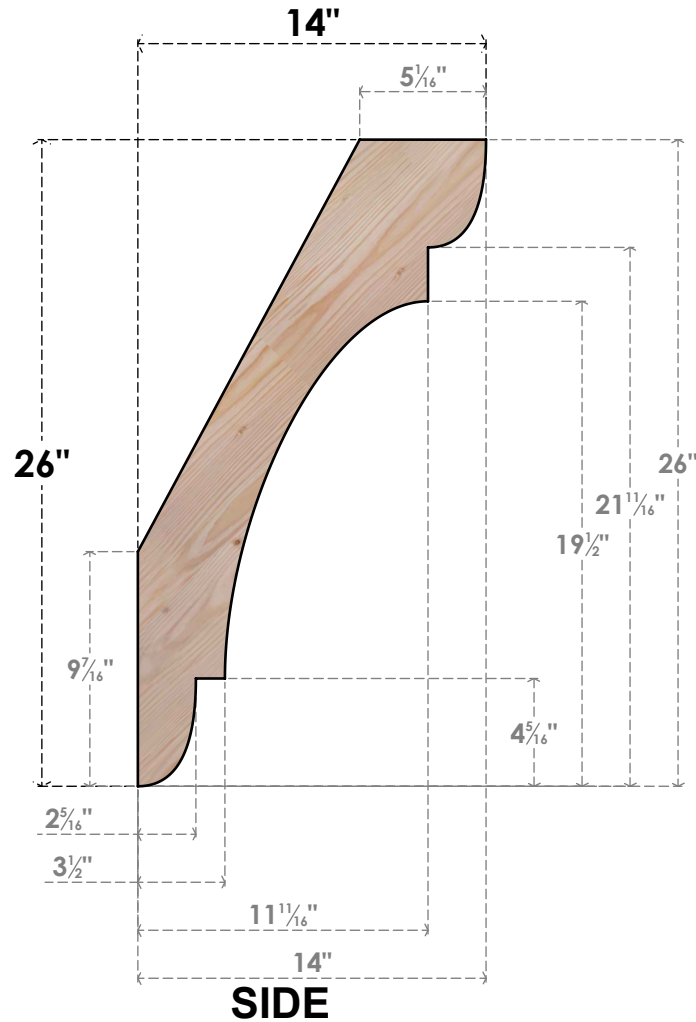

BRC06X14X26OLY00SDF

5 1/2"W X 14"D X 26"H OLYMPIC SMOOTH BRACE, DOUGLAS FIR

EKENA MILLWORK
 2300 WEST MAIN ST.
 CLARKSVILLE, TX 75426
 TOLL FREE: 866-607-0453
 WWW.EKENAMILLWORK.COM

NOTES

1. INSTALLATION TO BE COMPLETED IN ACCORDANCE WITH MANUFACTURER'S SPECIFICATIONS.
2. DRAWING MAY NOT BE TO SCALE
3. THIS DRAWING IS INTENDED FOR DESIGN AND PLANNING PURPOSES ONLY.
4. ALL INFORMATION CONTAINED HEREIN WAS CURRENT AT THE TIME OF DEVELOPMENT BUT MUST BE REVIEWED AND APPROVED BY THE PRODUCT MANUFACTURER TO BE CONSIDERED ACCURATE.
5. PRODUCTS ARE NOT KILN DRIED. THIS ITEM IS UNIQUE AND WILL CONTAIN THE NATURAL VARIATIONS THAT THE WOOD SPECIES OFFERS. THIS MAY RESULT IN VARIATIONS UP TO 1/4"