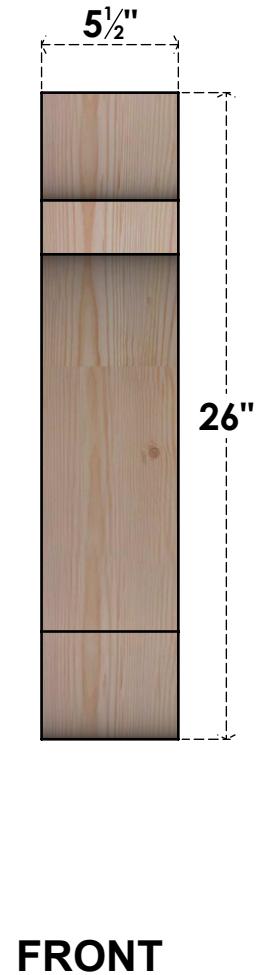

BRC06X14X26OLY00SDF

5 1/2"W X 14"D X 26"H OLYMPIC SMOOTH BRACE, DOUGLAS FIR

EKENA MILLWORK
 2300 WEST MAIN ST.
 CLARKSVILLE, TX 75426
 TOLL FREE: 866-607-0453
 WWW.EKENAMILLWORK.COM

NOTES

1. INSTALLATION TO BE COMPLETED IN ACCORDANCE WITH MANUFACTURER'S SPECIFICATIONS.
2. DRAWING MAY NOT BE TO SCALE
3. THIS DRAWING IS INTENDED FOR DESIGN AND PLANNING PURPOSES ONLY.
4. ALL INFORMATION CONTAINED HEREIN WAS CURRENT AT THE TIME OF DEVELOPMENT BUT MUST BE REVIEWED AND APPROVED BY THE PRODUCT MANUFACTURER TO BE CONSIDERED ACCURATE.
5. PRODUCTS ARE NOT KILN DRIED. THIS ITEM IS UNIQUE AND WILL CONTAIN THE NATURAL VARIATIONS THAT THE WOOD SPECIES OFFERS. THIS MAY RESULT IN VARIATIONS UP TO 1/4"