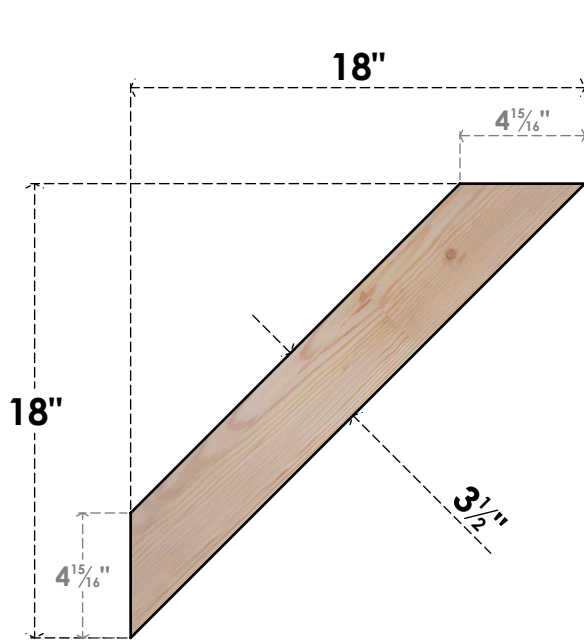

BRC04X18X18TRA00SDF

3 1/2"W X 18"D X 18"H TRADITIONAL SMOOTH BRACE, DOUGLAS FIR

SIDE

FRONT

EKENA MILLWORK
 2300 WEST MAIN ST.
 CLARKSVILLE, TX 75426
 TOLL FREE: 866-607-0453
 WWW.EKENAMILLWORK.COM

NOTES

1. INSTALLATION TO BE COMPLETED IN ACCORDANCE WITH MANUFACTURER'S SPECIFICATIONS.
2. DRAWING MAY NOT BE TO SCALE
3. THIS DRAWING IS INTENDED FOR DESIGN AND PLANNING PURPOSES ONLY.
4. ALL INFORMATION CONTAINED HEREIN WAS CURRENT AT THE TIME OF DEVELOPMENT BUT MUST BE REVIEWED AND APPROVED BY THE PRODUCT MANUFACTURER TO BE CONSIDERED ACCURATE.
5. PRODUCTS ARE NOT KILN DRIED. THIS ITEM IS UNIQUE AND WILL CONTAIN THE NATURAL VARIATIONS THAT THE WOOD SPECIES OFFERS. THIS MAY RESULT IN VARIATIONS UP TO 1/4"