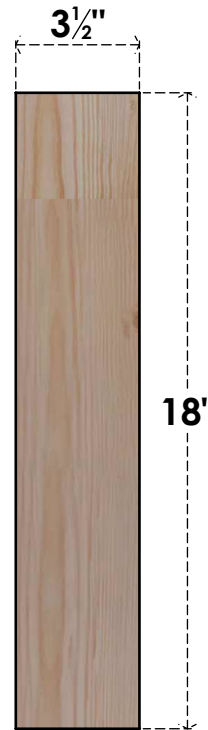

BRC04X18X18TRA00SDF

3 1/2"W X 18"D X 18"H TRADITIONAL SMOOTH BRACE, DOUGLAS FIR

SIDE

FRONT

EKENA MILLWORK
 2300 WEST MAIN ST.
 CLARKSVILLE, TX 75426
 TOLL FREE: 866-607-0453
 WWW.EKENAMILLWORK.COM

NOTES

1. INSTALLATION TO BE COMPLETED IN ACCORDANCE WITH MANUFACTURER'S SPECIFICATIONS.
2. DRAWING MAY NOT BE TO SCALE
3. THIS DRAWING IS INTENDED FOR DESIGN AND PLANNING PURPOSES ONLY.
4. ALL INFORMATION CONTAINED HEREIN WAS CURRENT AT THE TIME OF DEVELOPMENT BUT MUST BE REVIEWED AND APPROVED BY THE PRODUCT MANUFACTURER TO BE CONSIDERED ACCURATE.
5. PRODUCTS ARE NOT KILN DRIED. THIS ITEM IS UNIQUE AND WILL CONTAIN THE NATURAL VARIATIONS THAT THE WOOD SPECIES OFFERS. THIS MAY RESULT IN VARIATIONS UP TO 1/4"