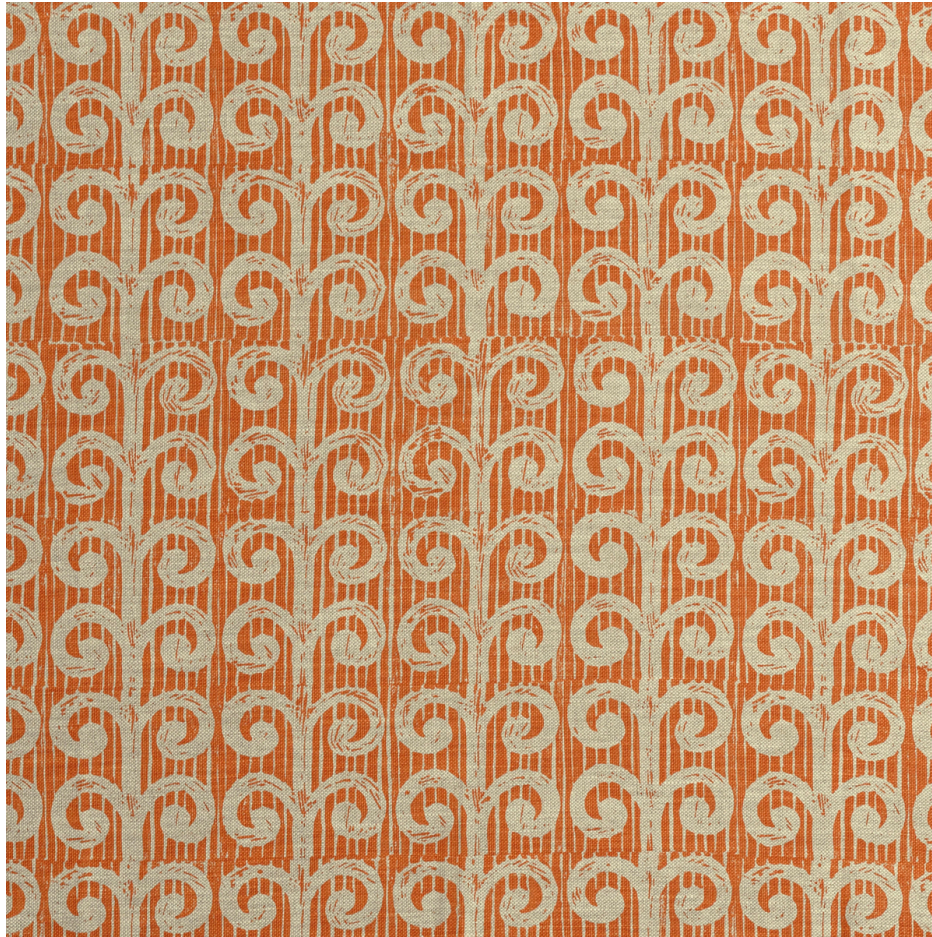

Fern - Tangerine
SKU: BFC-3673.12.0

LEE JOFA

SKU: **BFC-3673.12.0**

Repeat UOM: **in in (0 cm)**

Horizontal Repeat: **32.7 in (83.06 cm)**

Designer: **Blithfield**

Railroaded: **No**

Composition: **Linen - 100%**

Width: **52 in (132.08 cm)**

Vertical Repeat: **25.6 in (65.02 cm)**

Brand: **Lee Jofa**

Type: **Print**

End Use: **Multipurpose**

KRAVET INC. © 2023

kravet.com | customer.service@kravet.com | (800) 645-9068