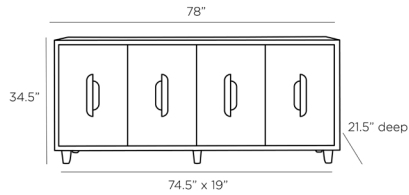

ARTERIOS

KIANNA CREDENZA

5120

H: 34.5 IN, W: 78 IN, D: 21.5 IN

Oyster

Contract Suitable As Is

The Kianna Credenza delivers style and function through artistic architectural elements. This handsome buffet-style credenza showcases an off-white matte lacquer face set within a veneered oak frame in an oyster finish. Inspired by modernist sculpture, the curved door pulls are crafted in brass with a bronze finish. Behind the beautiful four-door cabinetry lies an adjustable shelf. Wood will vary.

APPEARANCE

Material	Brass, Lacquer, Oak Veneer
Material Type	
Finish	Heritage Brass, Off-White, Oyster
Finish Will Vary	true
Top Coat/Sealant	true
Fixed Shelf Count	2

DIMENSIONS

Foot Print	W: 74.5 IN, D: 19 IN
Leg	H: 4 IN
Diagonal Dimension	37 IN

SHIPPING

Shipping Requirements	TruckShip
Product Weight	353 LBS
Gross Weight 1	375 LBS
Shipping Box 1	H: 38.58 IN, L: 81.5 IN, W: 26 IN

ADDITIONAL INFO

Leg Or Foot Application	Glides
Swatch Number	OWSW, WLSW