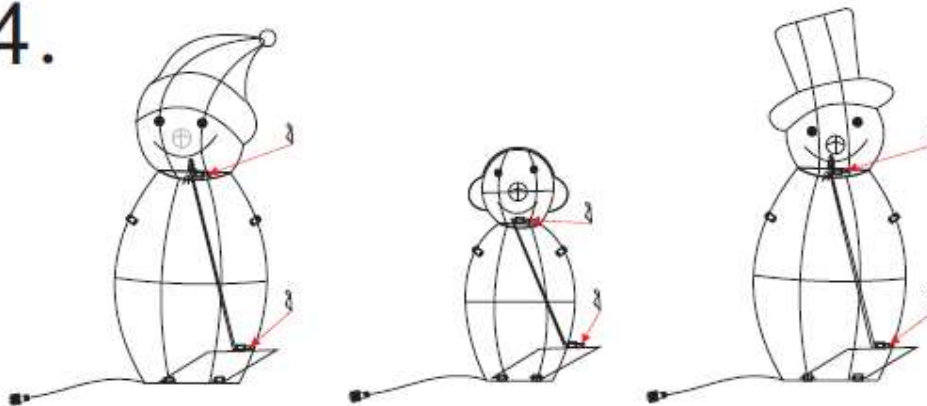

Product Name:	Snowman Family Trio Indoor and Outdoor Holiday Decoration with Lights
SKU #:	WHHD2068

3.

4.

5.