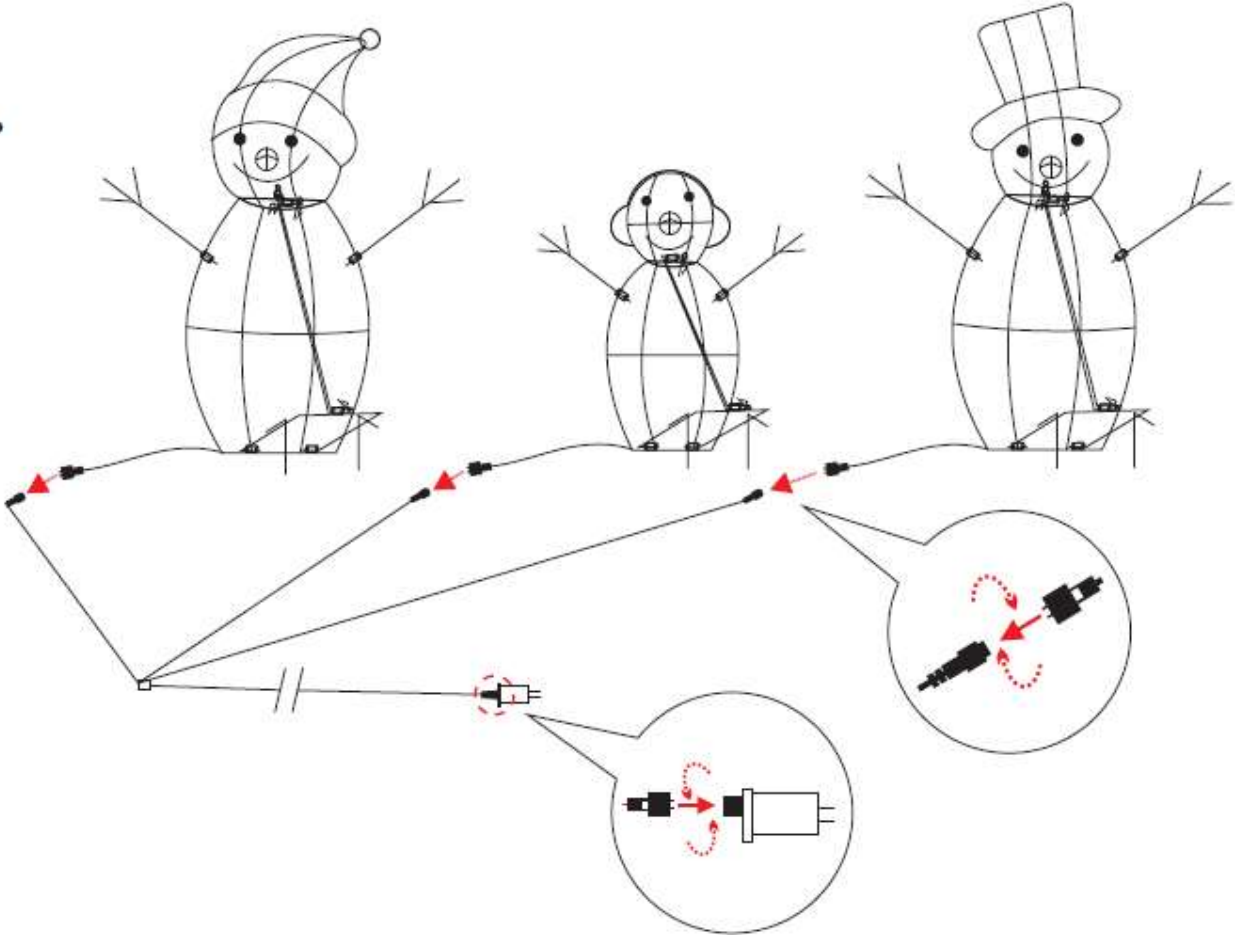

Product Name:	Snowman Family Trio Indoor and Outdoor Holiday Decoration with Lights
SKU #:	WHHD2068

Before You Start

1. Decide on an appropriate location for your product, please read assembly and Instruction procedure carefully.
2. Retain the instructions for future use and save the carton for storing your snowman decoration.

Assembly and Instruction Procedure:

Remove all packaging (i.e., cardboard or plastic) before beginning. We suggest unpacking the snowman decoration on a large cloth.

1.

2.

Product Name:	Snowman Family Trio Indoor and Outdoor Holiday Decoration with Lights
SKU #:	WHHD2068

3.

4.

5.

Product Name:	Snowman Family Trio Indoor and Outdoor Holiday Decoration with Lights
SKU #:	WHHD2068

6.

Product Name:	Snowman Family Trio Indoor and Outdoor Holiday Decoration with Lights
SKU #:	WHHD2068

7.

Warnings:

1. Do not place the snowman decoration near fireplaces, candles, outdoor heaters, or other similar sources of heat.
2. Do not install near pools, fountains, tubs, sinks, or other areas of standing water that the snowman may fall or blow into.
3. This product is for decoration use only. Not to be used by children as a toy. Keep out of reach of small children.