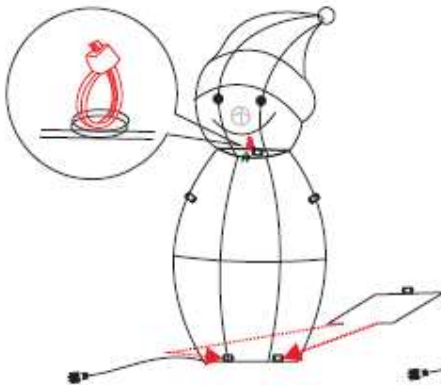

CARTON CONTENTS:

Description	Quantity	Sketch
Mother Head	1	
Father Head	1	
Mother Body	1	
Mother Body	1	
Mother Back Supporting	1	
Father Back Supporting	1	
Parent Hands	4	
Child Snowman	1	
Child Hands	2	
Child Back Supporting	1	
R Bolt	6	
Zip Tie	20	
Ground Stakes	6	
Lead Wire	1	
Child Base	1	
Parent Base	2	

Product Name:	Snowman Family Trio Indoor and Outdoor Holiday Decoration with Lights
SKU #:	WHHD2068

Before You Start

1. Decide on an appropriate location for your product, please read assembly and Instruction procedure carefully.
2. Retain the instructions for future use and save the carton for storing your snowman decoration.

Assembly and Instruction Procedure:

Remove all packaging (i.e., cardboard or plastic) before beginning. We suggest unpacking the snowman decoration on a large cloth.

1.

2.

Product Name:	Snowman Family Trio Indoor and Outdoor Holiday Decoration with Lights
SKU #:	WHHD2068

7.

Warnings:

1. Do not place the snowman decoration near fireplaces, candles, outdoor heaters, or other similar sources of heat.
2. Do not install near pools, fountains, tubs, sinks, or other areas of standing water that the snowman may fall or blow into.
3. This product is for decoration use only. Not to be used by children as a toy. Keep out of reach of small children.