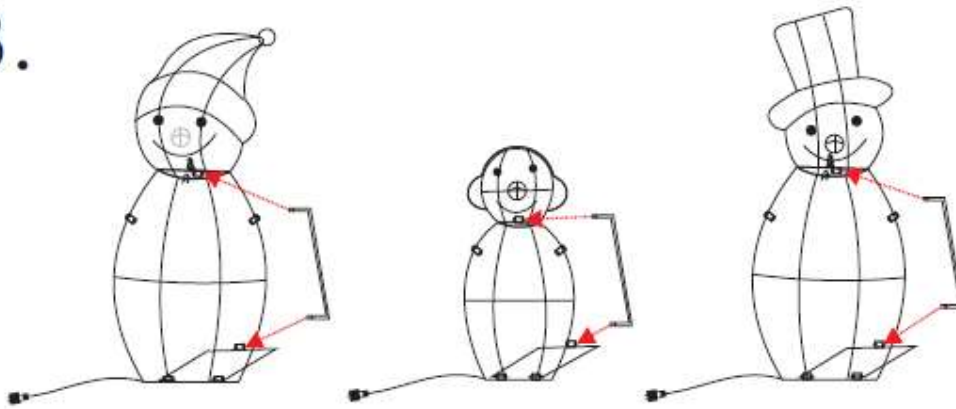

Product Name:	Snowman Family Trio Indoor and Outdoor Holiday Decoration with Lights
SKU #:	WHHD2068

3.