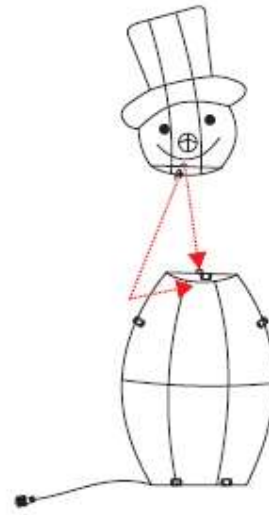

CARTON CONTENTS:

Description	Quantity	Sketch
Mother Head	1	
Father Head	1	
Mother Body	1	
Mother Body	1	
Mother Back Supporting	1	
Father Back Supporting	1	
Parent Hands	4	
Child Snowman	1	
Child Hands	2	
Child Back Supporting	1	
R Bolt	6	
Zip Tie	20	
Ground Stakes	6	
Lead Wire	1	
Child Base	1	
Parent Base	2	

Product Name:	Snowman Family Trio Indoor and Outdoor Holiday Decoration with Lights
SKU #:	WHHD2068

Before You Start

1. Decide on an appropriate location for your product, please read assembly and Instruction procedure carefully.
2. Retain the instructions for future use and save the carton for storing your snowman decoration.

Assembly and Instruction Procedure:

Remove all packaging (i.e., cardboard or plastic) before beginning. We suggest unpacking the snowman decoration on a large cloth.

1.

2.

Product Name:	Snowman Family Trio Indoor and Outdoor Holiday Decoration with Lights
SKU #:	WHHD2068