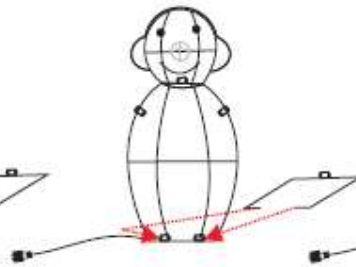

CARTON CONTENTS:

Description	Quantity	Sketch
Mother Head	1	
Father Head	1	
Mother Body	1	
Mother Body	1	
Mother Back Supporting	1	
Father Back Supporting	1	
Parent Hands	4	
Child Snowman	1	
Child Hands	2	
Child Back Supporting	1	
R Bolt	6	
Zip Tie	20	
Ground Stakes	6	
Lead Wire	1	
Child Base	1	
Parent Base	2	

Product Name:	Snowman Family Trio Indoor and Outdoor Holiday Decoration with Lights
SKU #:	WHHD2068

Before You Start

1. Decide on an appropriate location for your product, please read assembly and Instruction procedure carefully.
2. Retain the instructions for future use and save the carton for storing your snowman decoration.

Assembly and Instruction Procedure:

Remove all packaging (i.e., cardboard or plastic) before beginning. We suggest unpacking the snowman decoration on a large cloth.

1.

2.

Product Name:	Snowman Family Trio Indoor and Outdoor Holiday Decoration with Lights
SKU #:	WHHD2068