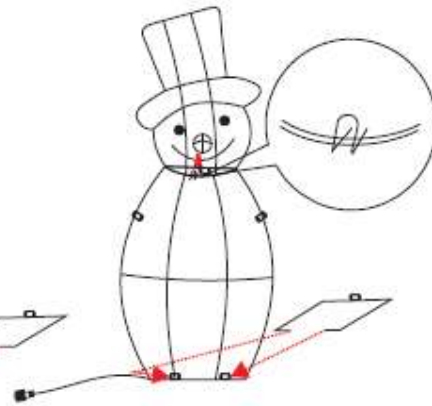

CARTON CONTENTS:

Description	Quantity	Sketch
Mother Head	1	
Father Head	1	
Mother Body	1	
Mother Body	1	
Mother Back Supporting	1	
Father Back Supporting	1	
Parent Hands	4	
Child Snowman	1	
Child Hands	2	
Child Back Supporting	1	
R Bolt	6	
Zip Tie	20	
Ground Stakes	6	
Lead Wire	1	
Child Base	1	
Parent Base	2	

Product Name:	Snowman Family Trio Indoor and Outdoor Holiday Decoration with Lights
SKU #:	WHHD2068

Before You Start

1. Decide on an appropriate location for your product, please read assembly and Instruction procedure carefully.
2. Retain the instructions for future use and save the carton for storing your snowman decoration.

Assembly and Instruction Procedure:

Remove all packaging (i.e., cardboard or plastic) before beginning. We suggest unpacking the snowman decoration on a large cloth.

1.

2.

Product Name:	Snowman Family Trio Indoor and Outdoor Holiday Decoration with Lights
SKU #:	WHHD2068