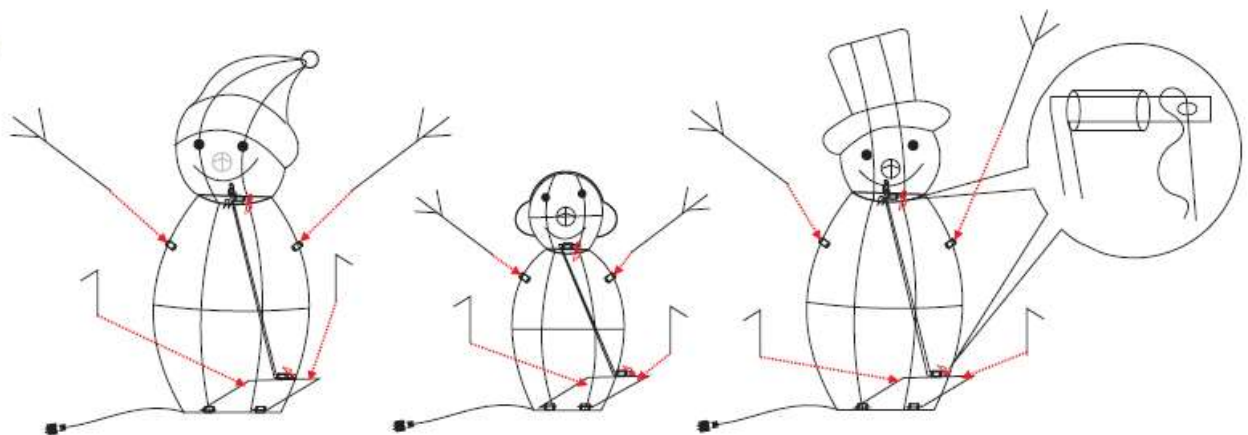

Product Name:	Snowman Family Trio Indoor and Outdoor Holiday Decoration with Lights
SKU #:	WHHD2068

Before You Start

1. Decide on an appropriate location for your product, please read assembly and Instruction procedure carefully.
2. Retain the instructions for future use and save the carton for storing your snowman decoration.

Assembly and Instruction Procedure:

Remove all packaging (i.e., cardboard or plastic) before beginning. We suggest unpacking the snowman decoration on a large cloth.

1.

2.

Product Name:	Snowman Family Trio Indoor and Outdoor Holiday Decoration with Lights
SKU #:	WHHD2068

3.

4.

5.

Product Name:	Snowman Family Trio Indoor and Outdoor Holiday Decoration with Lights
SKU #:	WHHD2068

6.

Product Name:	Snowman Family Trio Indoor and Outdoor Holiday Decoration with Lights
SKU #:	WHHD2068

7.

Warnings:

1. Do not place the snowman decoration near fireplaces, candles, outdoor heaters, or other similar sources of heat.
2. Do not install near pools, fountains, tubs, sinks, or other areas of standing water that the snowman may fall or blow into.
3. This product is for decoration use only. Not to be used by children as a toy. Keep out of reach of small children.