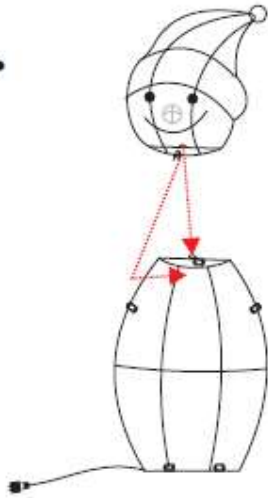

CARTON CONTENTS:

Description	Quantity	Sketch
Mother Head	1	
Father Head	1	
Mother Body	1	
Mother Body	1	
Mother Back Supporting	1	
Father Back Supporting	1	
Parent Hands	4	
Child Snowman	1	
Child Hands	2	
Child Back Supporting	1	
R Bolt	6	
Zip Tie	20	
Ground Stakes	6	
Lead Wire	1	
Child Base	1	
Parent Base	2	

Product Name:	Snowman Family Trio Indoor and Outdoor Holiday Decoration with Lights
SKU #:	WHHD2068

Before You Start

1. Decide on an appropriate location for your product, please read assembly and Instruction procedure carefully.
2. Retain the instructions for future use and save the carton for storing your snowman decoration.

Assembly and Instruction Procedure:

Remove all packaging (i.e., cardboard or plastic) before beginning. We suggest unpacking the snowman decoration on a large cloth.

1.

2.

Product Name:	Snowman Family Trio Indoor and Outdoor Holiday Decoration with Lights
SKU #:	WHHD2068