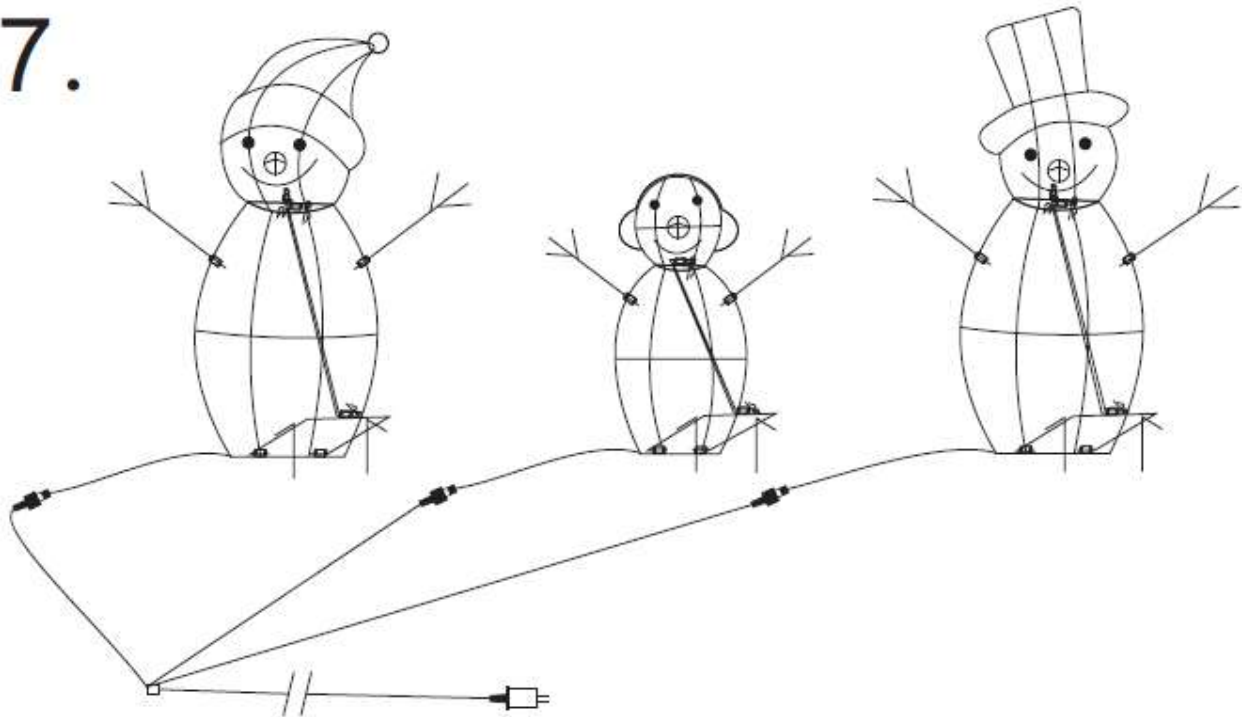

Product Name:	Snowman Family Trio Indoor and Outdoor Holiday Decoration with Lights
SKU #:	WHHD2068

Before You Start

1. Decide on an appropriate location for your product, please read assembly and Instruction procedure carefully.
2. Retain the instructions for future use and save the carton for storing your snowman decoration.

Assembly and Instruction Procedure:

Remove all packaging (i.e., cardboard or plastic) before beginning. We suggest unpacking the snowman decoration on a large cloth.

1.

2.

Product Name:	Snowman Family Trio Indoor and Outdoor Holiday Decoration with Lights
SKU #:	WHHD2068

3.

4.

5.

Product Name:	Snowman Family Trio Indoor and Outdoor Holiday Decoration with Lights
SKU #:	WHHD2068

6.

Product Name:	Snowman Family Trio Indoor and Outdoor Holiday Decoration with Lights
SKU #:	WHHD2068

7.

Warnings:

1. Do not place the snowman decoration near fireplaces, candles, outdoor heaters, or other similar sources of heat.
2. Do not install near pools, fountains, tubs, sinks, or other areas of standing water that the snowman may fall or blow into.
3. This product is for decoration use only. Not to be used by children as a toy. Keep out of reach of small children.