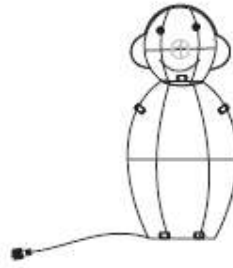

CARTON CONTENTS:

Description	Quantity	Sketch
Mother Head	1	
Father Head	1	
Mother Body	1	
Mother Body	1	
Mother Back Supporting	1	
Father Back Supporting	1	
Parent Hands	4	
Child Snowman	1	
Child Hands	2	
Child Back Supporting	1	
R Bolt	6	
Zip Tie	20	
Ground Stakes	6	
Lead Wire	1	
Child Base	1	
Parent Base	2	

Product Name:	Snowman Family Trio Indoor and Outdoor Holiday Decoration with Lights
SKU #:	WHHD2068

Before You Start

1. Decide on an appropriate location for your product, please read assembly and Instruction procedure carefully.
2. Retain the instructions for future use and save the carton for storing your snowman decoration.

Assembly and Instruction Procedure:

Remove all packaging (i.e., cardboard or plastic) before beginning. We suggest unpacking the snowman decoration on a large cloth.

1.

2.

Product Name:	Snowman Family Trio Indoor and Outdoor Holiday Decoration with Lights
SKU #:	WHHD2068