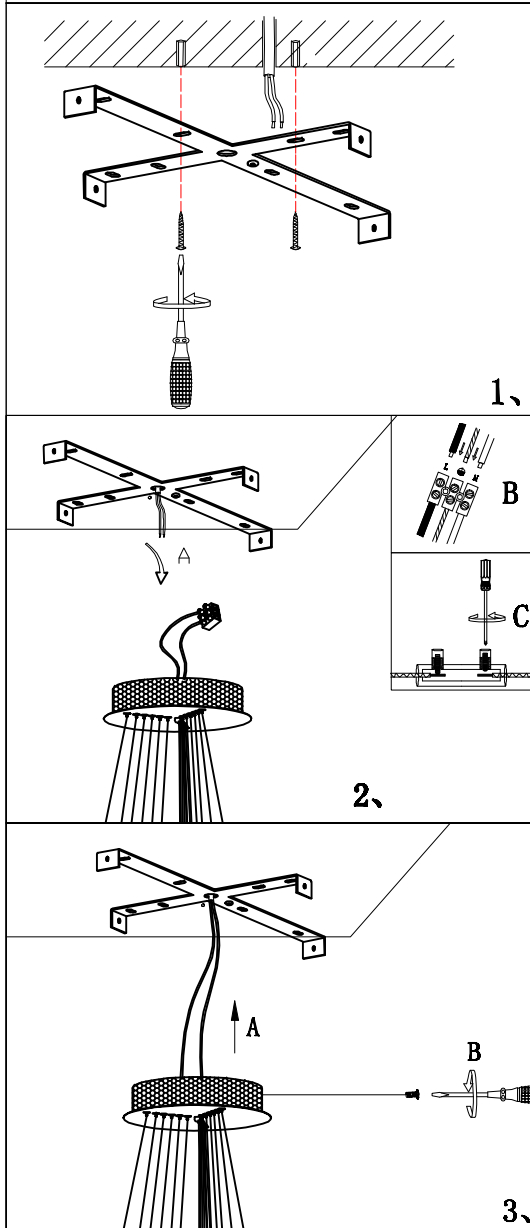

Model: MP57011-6A

Nazwa: Wheel 80

AZzardo collezioni

⚠ Note: please hang up the lamp, and finally remove the cable tie