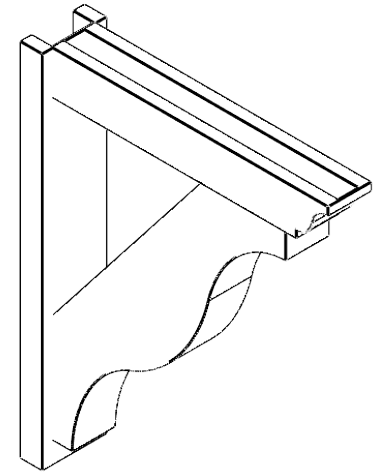

**ITEM NUMBER: OUTUROC040X060X28000X34000X040X020X040FST04RCPR**

4"W TOP X 6"W BACK X 28"D X 34"H X 4"T TOP X 2"T BACK TIMBERTHANE ROUGH CEDAR FUNSTON FAUX WOOD OPEN OUTLOOKER, TRADITIONAL TOP AND BLOCK BACK, 4"W CLOSED BRACE, PRIMED TAN

**SIDE PROFILE**

**FRONT PROFILE**

**ISOMETRIC**

GENERATED DATE : 07/06/2023

EKENA MILLWORK  
2300 WEST MAIN ST.  
CLARKSVILLE, TX 75426  
TOLL FREE: 866-607-0453  
WWW.EKENAMILLWORK.COM

**NOTES**

1. INSTALLATION TO BE COMPLETED IN ACCORDANCE WITH MANUFACTURER'S SPECIFICATIONS.
2. DRAWING MAY NOT BE TO SCALE
3. THIS DRAWING IS INTENDED FOR DESIGN AND PLANNING PURPOSES ONLY.
4. ALL INFORMATION CONTAINED HEREIN WAS CURRENT AT THE TIME OF DEVELOPMENT BUT MUST BE REVIEWED AND APPROVED BY THE PRODUCT MANUFACTURER TO BE CONSIDERED ACCURATE.
5. TIMBERTHANE ARCHITECTURAL PRODUCTS ARE MADE FROM HIGH DENSITY URETHANE AND COME FACTORY PRIMED