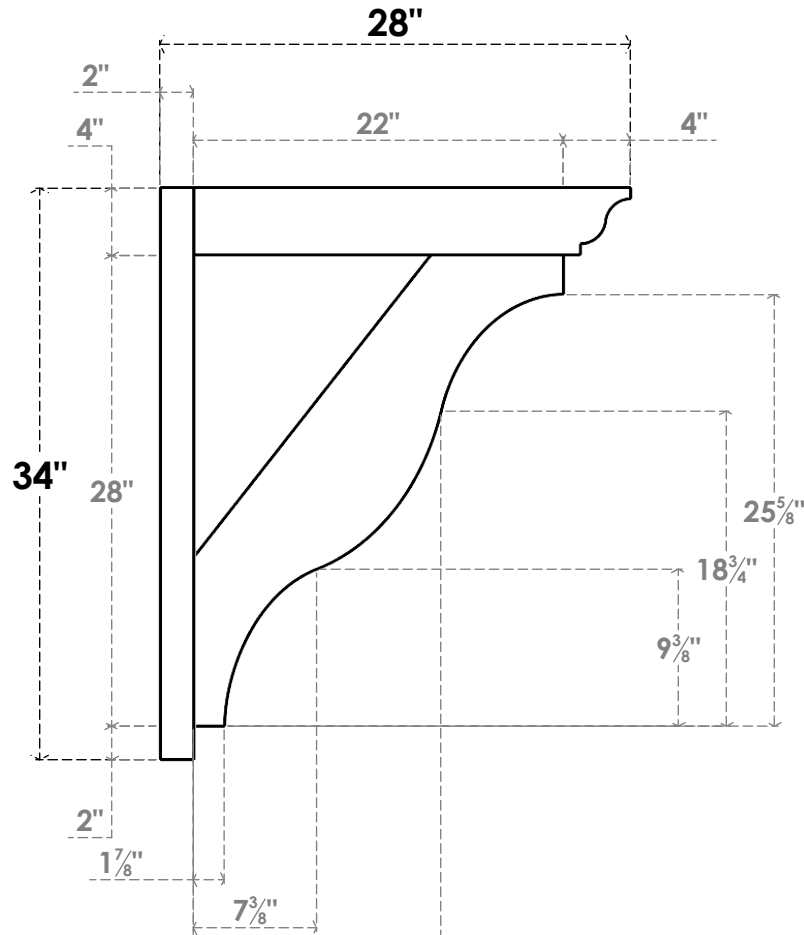

**ITEM NUMBER: OUTUROC040X060X28000X34000X040X020X040FST04RCPR**

4"W TOP X 6"W BACK X 28"D X 34"H X 4"T TOP X 2"T BACK TIMBERTHANE ROUGH CEDAR FUNSTON FAUX WOOD OPEN OUTLOOKER, TRADITIONAL TOP AND BLOCK BACK, 4"W CLOSED BRACE, PRIMED TAN

**SIDE PROFILE**

**FRONT PROFILE**

**ISOMETRIC**

GENERATED DATE : 07/06/2023

EKENA MILLWORK  
2300 WEST MAIN ST.  
CLARKSVILLE, TX 75426  
TOLL FREE: 866-607-0453  
WWW.EKENAMILLWORK.COM

**NOTES**

1. INSTALLATION TO BE COMPLETED IN ACCORDANCE WITH MANUFACTURER'S SPECIFICATIONS.
2. DRAWING MAY NOT BE TO SCALE
3. THIS DRAWING IS INTENDED FOR DESIGN AND PLANNING PURPOSES ONLY.
4. ALL INFORMATION CONTAINED HEREIN WAS CURRENT AT THE TIME OF DEVELOPMENT BUT MUST BE REVIEWED AND APPROVED BY THE PRODUCT MANUFACTURER TO BE CONSIDERED ACCURATE.
5. TIMBERTHANE ARCHITECTURAL PRODUCTS ARE MADE FROM HIGH DENSITY URETHANE AND COME FACTORY PRIMED