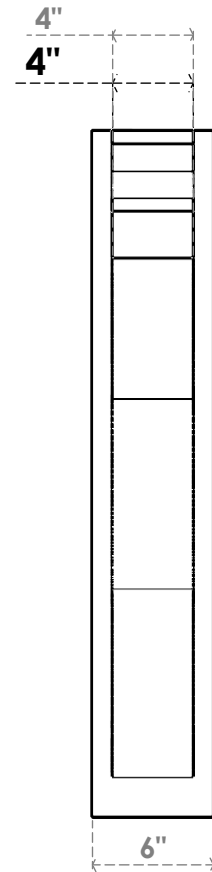

**ITEM NUMBER: OUTUROC040X060X28000X34000X040X020X040FST04RCPR**

4"W TOP X 6"W BACK X 28"D X 34"H X 4"T TOP X 2"T BACK TIMBERTHANE ROUGH CEDAR FUNSTON FAUX WOOD OPEN OUTLOOKER, TRADITIONAL TOP AND BLOCK BACK, 4"W CLOSED BRACE, PRIMED TAN

**SIDE PROFILE**

**FRONT PROFILE**

**ISOMETRIC**

GENERATED DATE : 07/06/2023

EKENA MILLWORK  
2300 WEST MAIN ST.  
CLARKSVILLE, TX 75426  
TOLL FREE: 866-607-0453  
WWW.EKENAMILLWORK.COM

**NOTES**

1. INSTALLATION TO BE COMPLETED IN ACCORDANCE WITH MANUFACTURER'S SPECIFICATIONS.
2. DRAWING MAY NOT BE TO SCALE
3. THIS DRAWING IS INTENDED FOR DESIGN AND PLANNING PURPOSES ONLY.
4. ALL INFORMATION CONTAINED HEREIN WAS CURRENT AT THE TIME OF DEVELOPMENT BUT MUST BE REVIEWED AND APPROVED BY THE PRODUCT MANUFACTURER TO BE CONSIDERED ACCURATE.
5. TIMBERTHANE ARCHITECTURAL PRODUCTS ARE MADE FROM HIGH DENSITY URETHANE AND COME FACTORY PRIMED