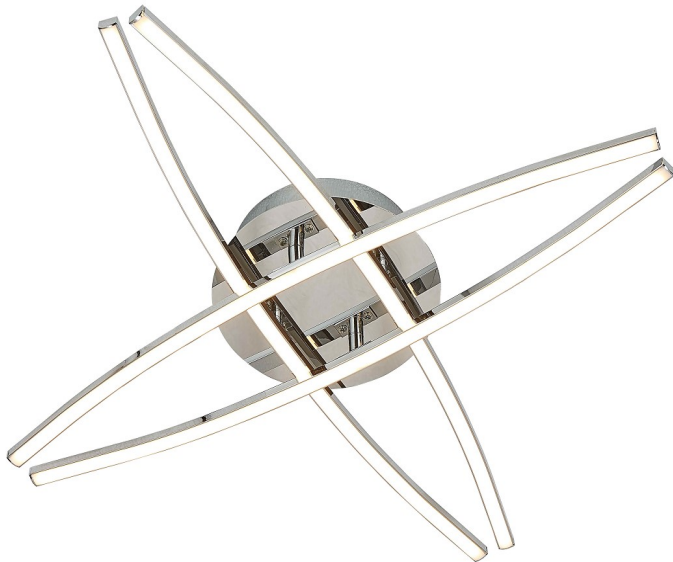

M1291 : LED ceiling Light,

LED

Dimensions:

Diameter:24"

Height:5 1/2" Depth: 2 3/4"

Wire: 6"L from canopy

Connection:Mounted To Box

Bulb Type: LED Array

Hours Rated:30000h

Volts:120V Watts:25W

Lumens:1700Lm CRI: ≥80Ra

CCT:3000K

Dimming: Triac dimmer

Material List:

Body-steel+Aluminum-chrome

Shade:

Aluminum+PC

Safety Listing:

Safety Listed of DAMP Locations

Finish:Chrome

Shade/Glass/Diffuser Details:

Part	Material	Finish	Quantity	Item Number	Diameter (cm)	Length (cm)	Width (cm)	Height (cm)
Diffuser	PC	White	4					