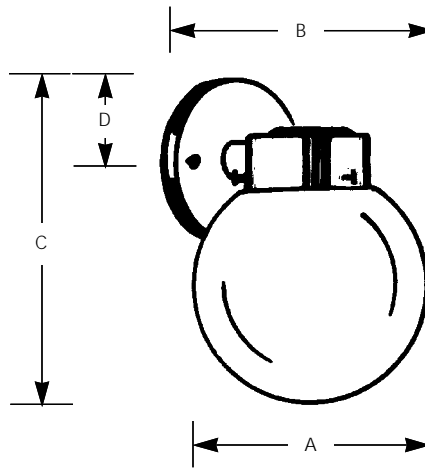

Incandescent

**Wall Bracket**  
Wall Mount

**Outdoor**

Type \_\_\_\_\_

				Dimensions (Inches)				
		Finish		Lamping	A	B	C	D
Polished Brass	Weathered Brass	White	Black	1-100w A19	6	6-1/2	8-1/2	2-1/4

**Specifications:**

General

- Wall bracket
- White 6" glass globe
- Polished Brass, Weathered Brass, White or Black finishes
- Powder coated clear finish over plating, or colored finish on steel housing
- Lamp replacement - Glass removed with thumb screw

Mounting

- Wall mounted
- Covers standard junction box
- Mounting strap for outlet box and cap nuts provided
- Back plate - 4-1/2" dia.

Electrical

- Medium base porcelain socket with nickel plated screw shell

Labeling

- UL-CUL wet location listed