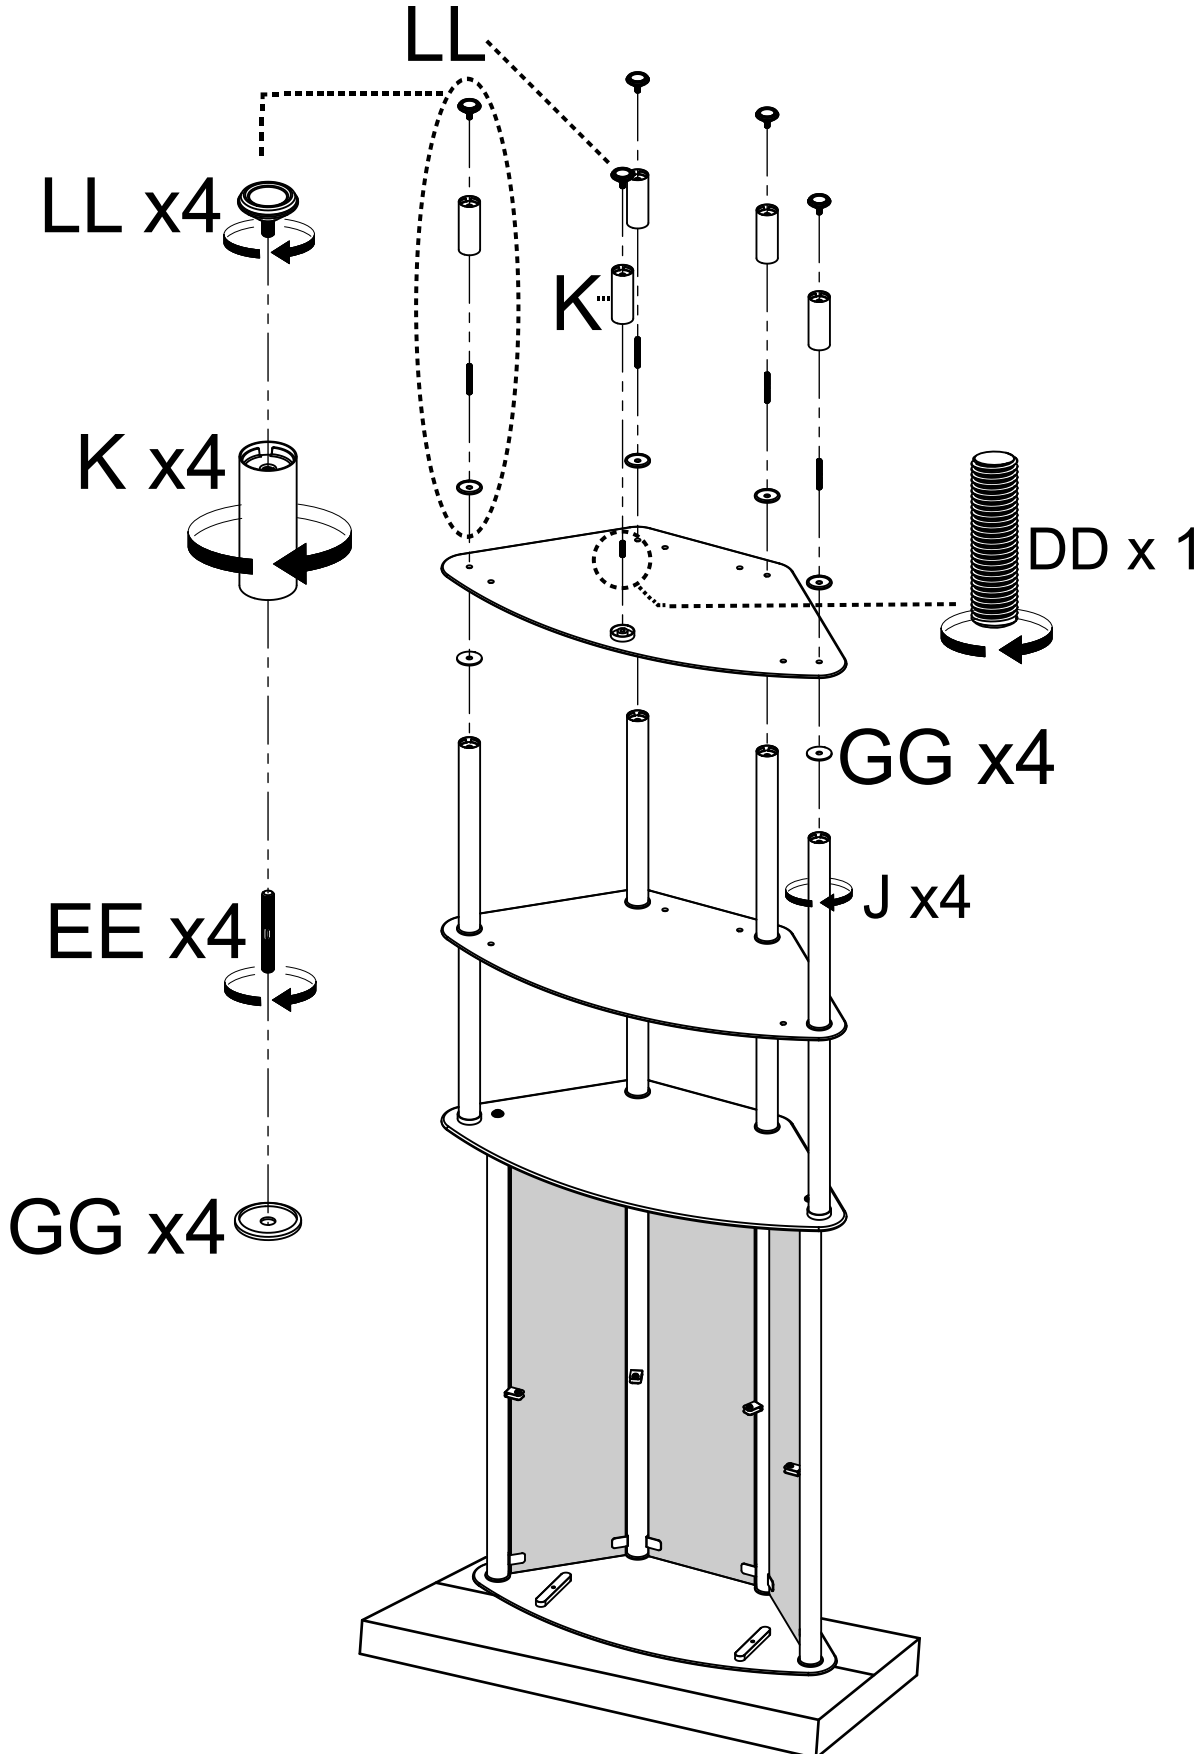

5

service@mango-steam.com

USA+1(916)581-2258

USA+1(916)581-2258

DD

EE

GG

LL

x1

x4

x8

x5