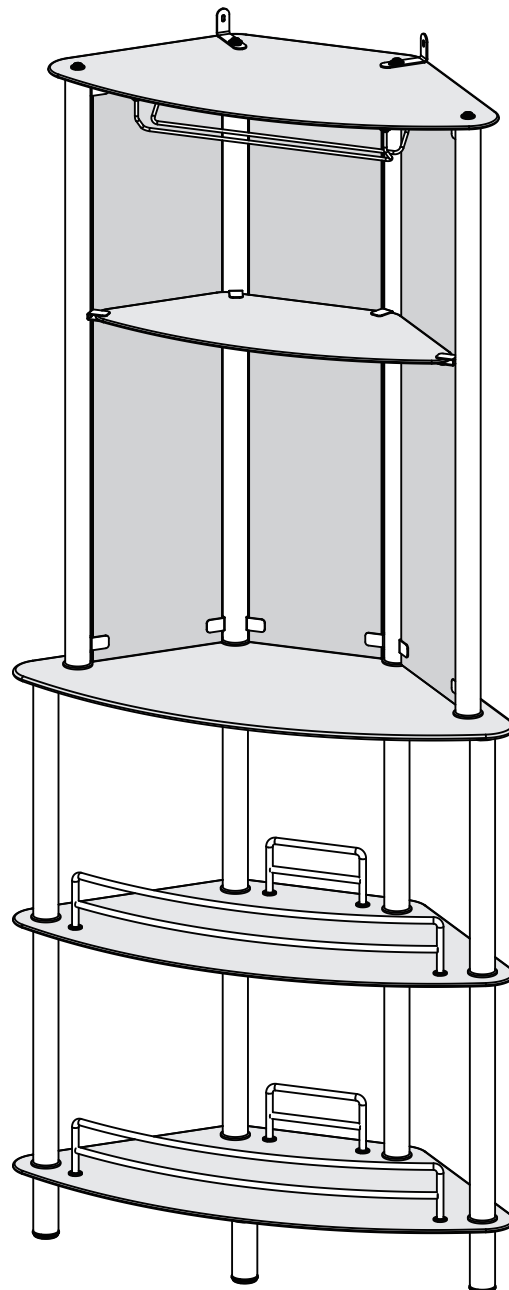

#20081

Home Bar Unit / Glass

Meuble comptoir bar / verre

Cantina bar mueble / de vidrio

MANGO STEAM

Audio-Visual Direct LLC
Sacramento, CA 95834

 service@mango-steam.com

 USA+1(916)581-2258

 USA+1(916)581-2258

DISCLAIMER

WARNING! Serious or fatal injuries can occur from furniture tip over. To prevent this furniture from tipping it must be permanently affixed to a wall with the included wall attachment devices.