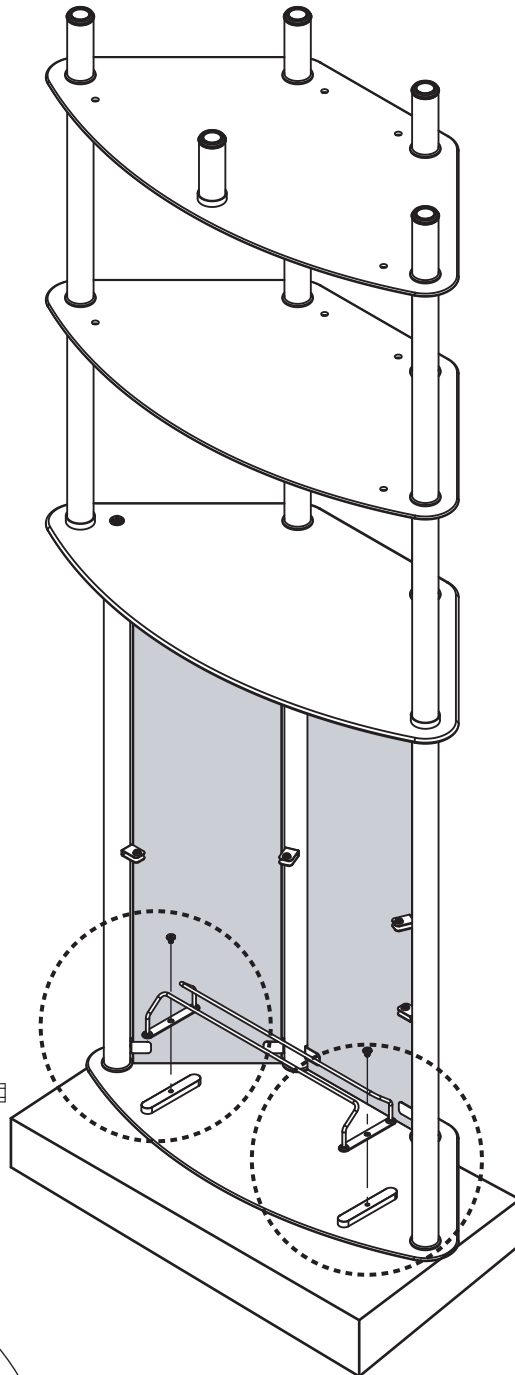

6

service@mango-steam.com

USA+1(916)581-2258

USA+1(916)581-2258