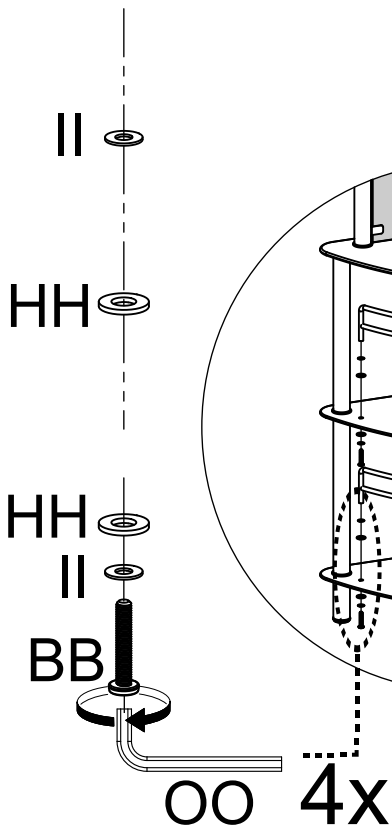

USA+1(916)581-2258

II x8 HH x8 BB x4 OO

P x2

9

service@mango-steam.com

USA+1(916)581-2258

USA+1(916)581-2258

II x8 HH x8 BB x4 OO