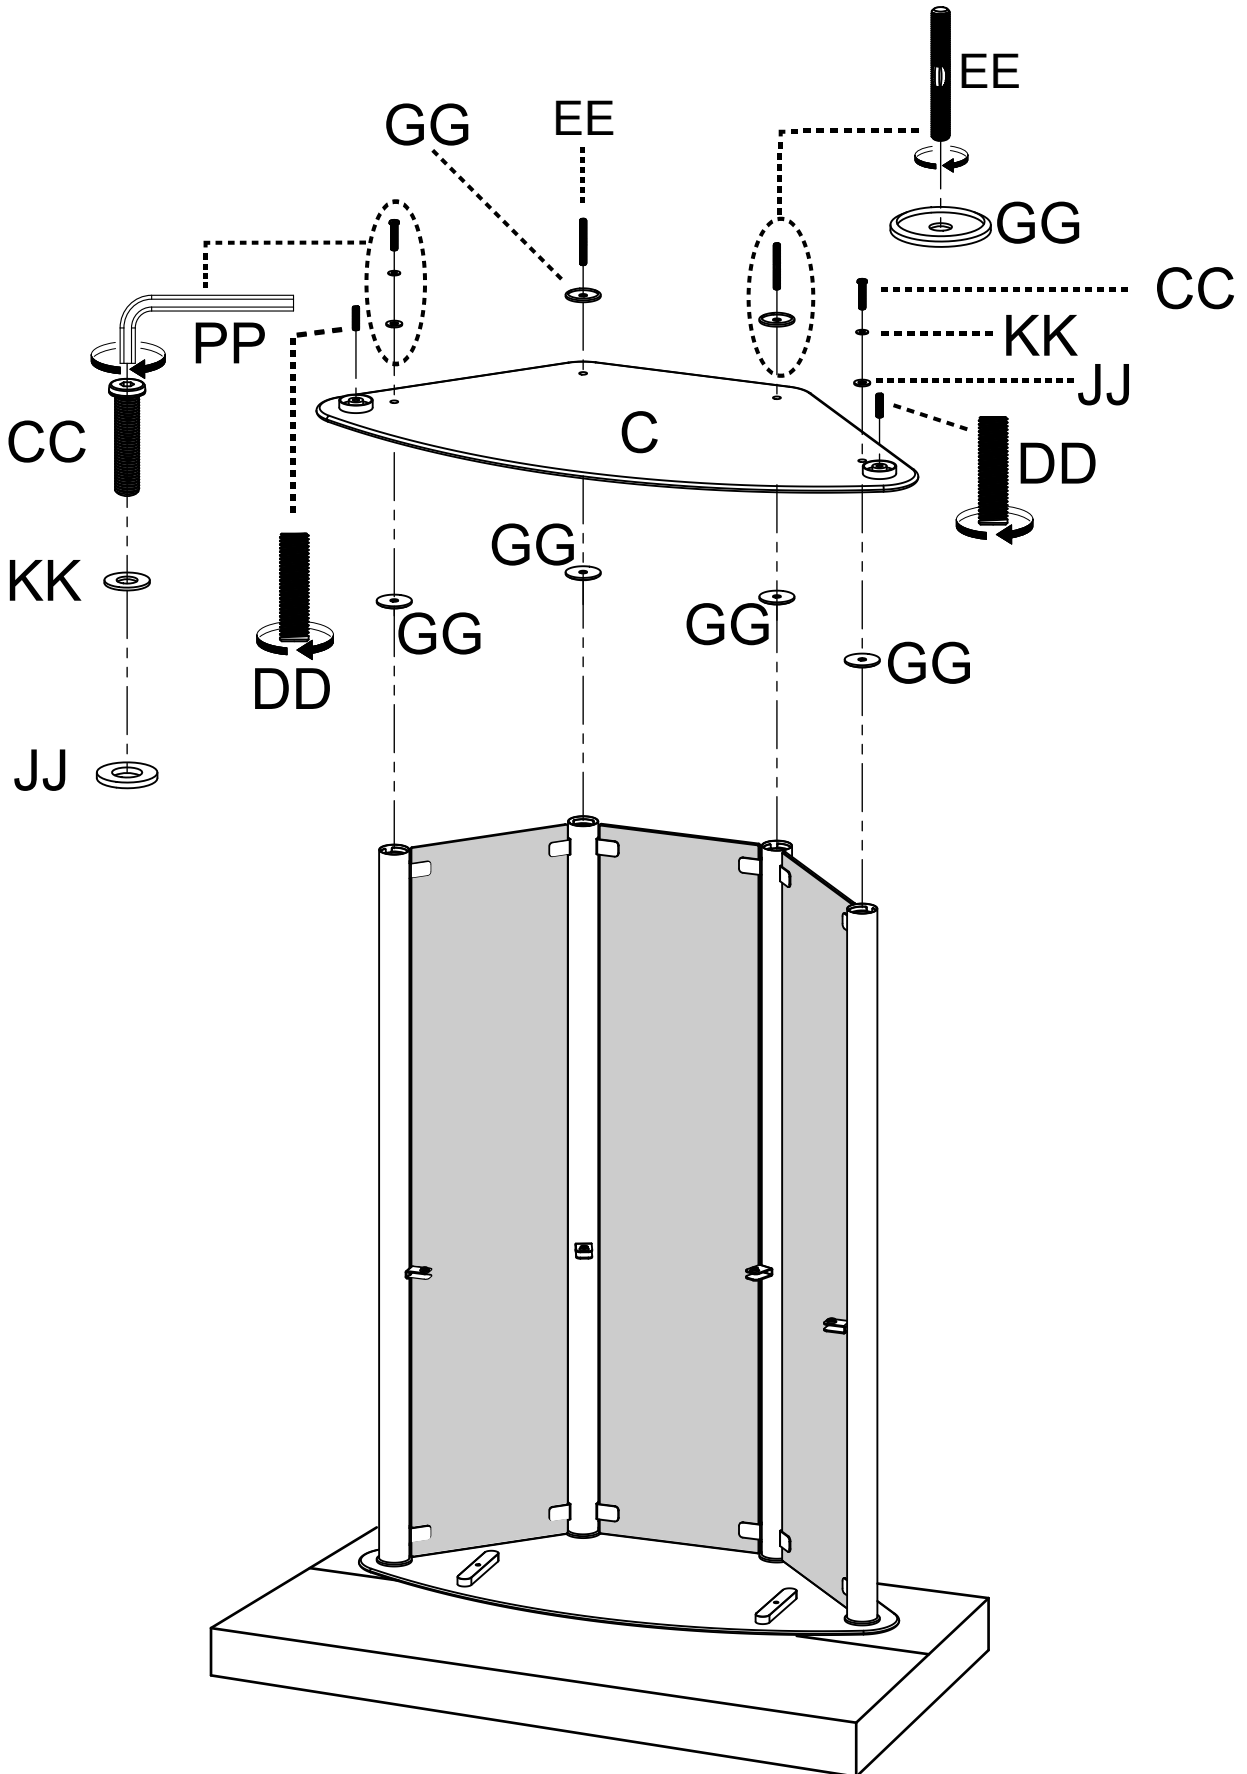

3

service@mango-steam.com

USA+1(916)581-2258

USA+1(916)581-2258

KK JJ CC DD EE GG PP

x2 x2 x2 x2 x2 x6