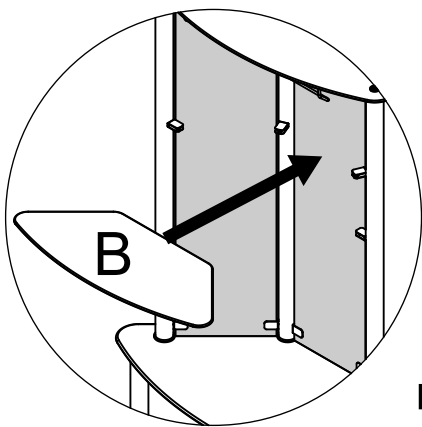

7

service@mango-steam.com

USA+1(916)581-2258

USA+1(916)581-2258