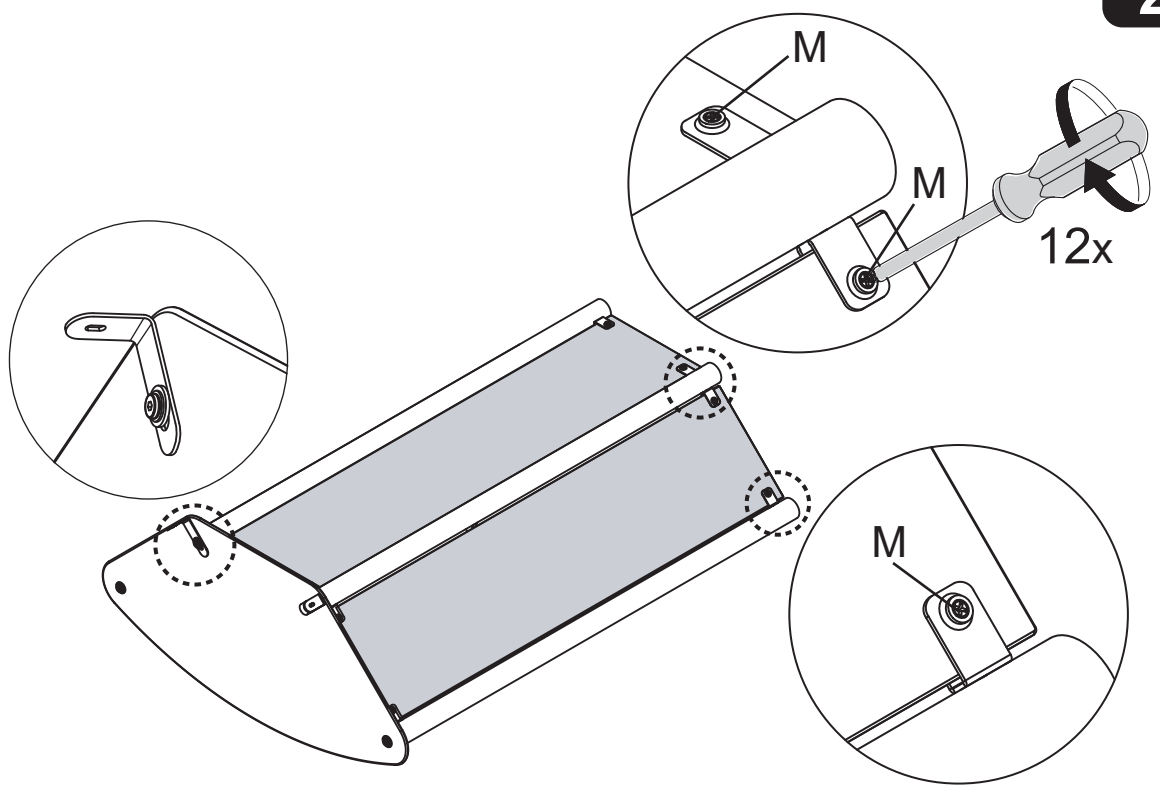

service@mango-steam.com

USA+1(916)581-2258

USA+1(916)581-2258

KK	JJ	CC	GG	PP
 x4	 x4	 x4	 x4	

2-1

2-2

3

service@mango-steam.com