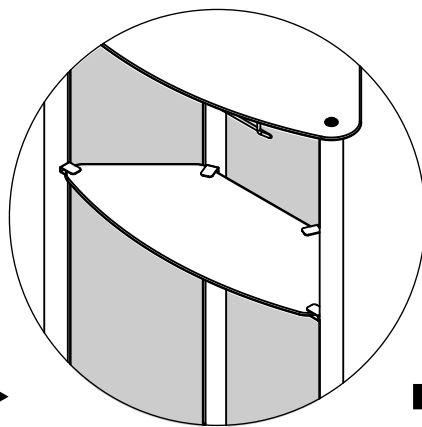

7

service@mango-steam.com

USA+1(916)581-2258

USA+1(916)581-2258