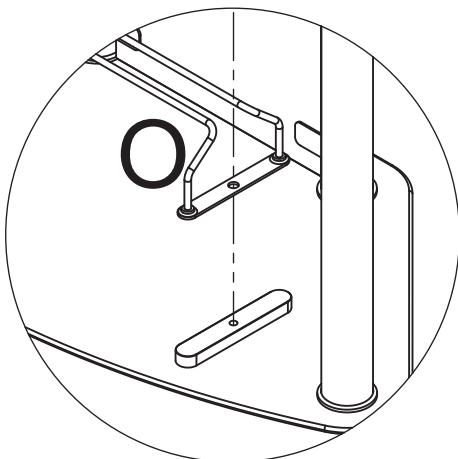

6

service@mango-steam.com

USA+1(916)581-2258

USA+1(916)581-2258