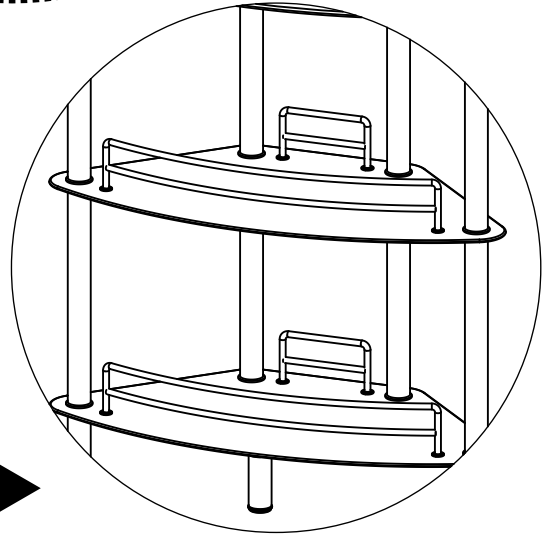

USA+1(916)581-2258

II x8 HH x8 BB x4 OO

P x2

9

service@mango-steam.com

USA+1(916)581-2258

USA+1(916)581-2258

II x8 HH x8 BB x4 OO