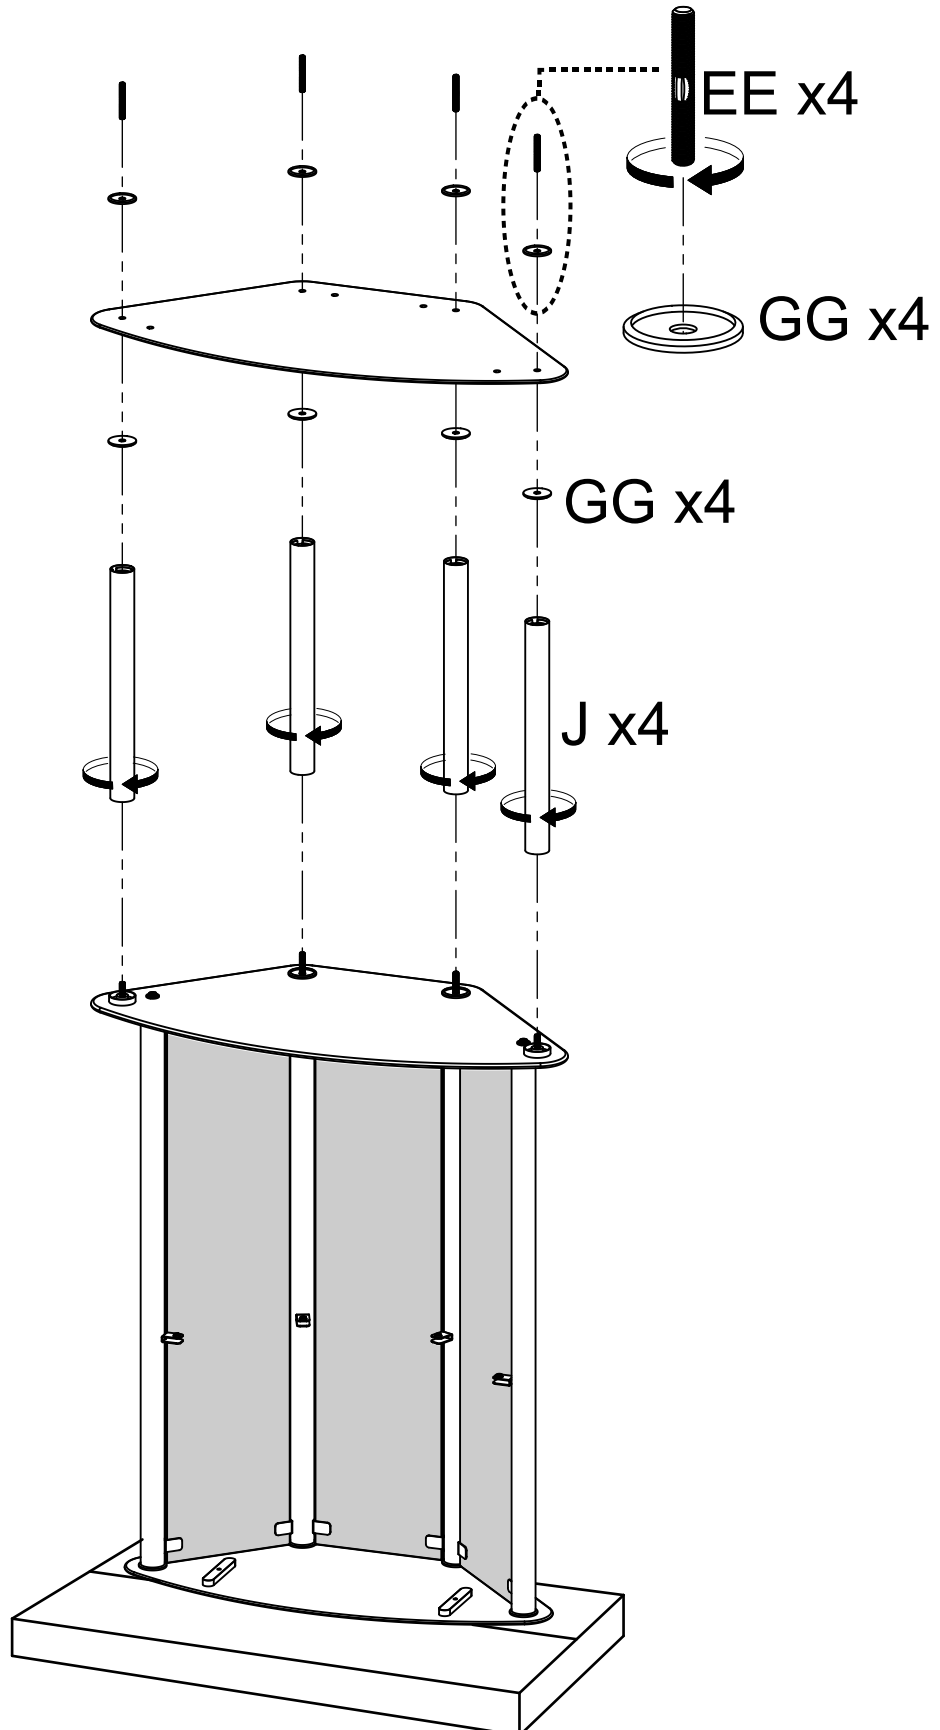

4

service@mango-steam.com

USA+1(916)581-2258

USA+1(916)581-2258

EE	GG
x4	x8