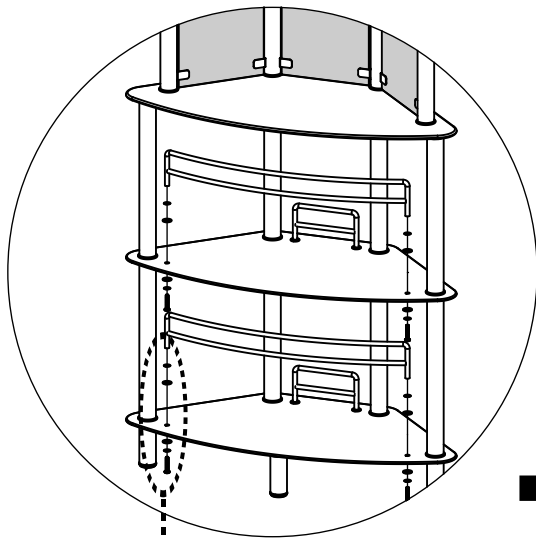

USA+1(916)581-2258

II x8 HH x8 BB x4 OO

P x2

9

service@mango-steam.com

USA+1(916)581-2258

USA+1(916)581-2258

II x8 HH x8 BB x4 OO