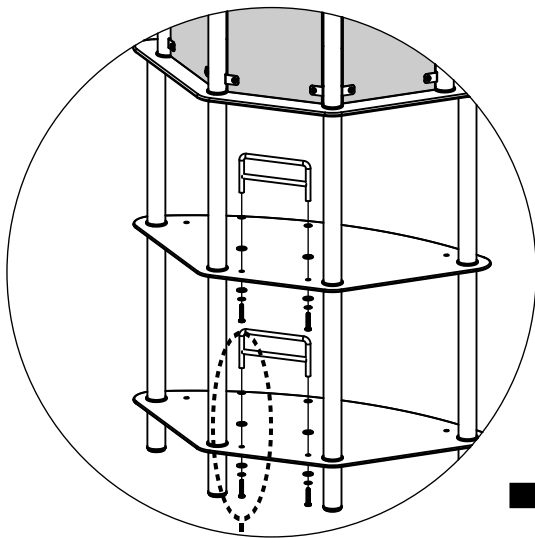

8

service@mango-steam.com

USA+1(916)581-2258

USA+1(916)581-2258

II x8   HH x8   BB x4   OO

P x2