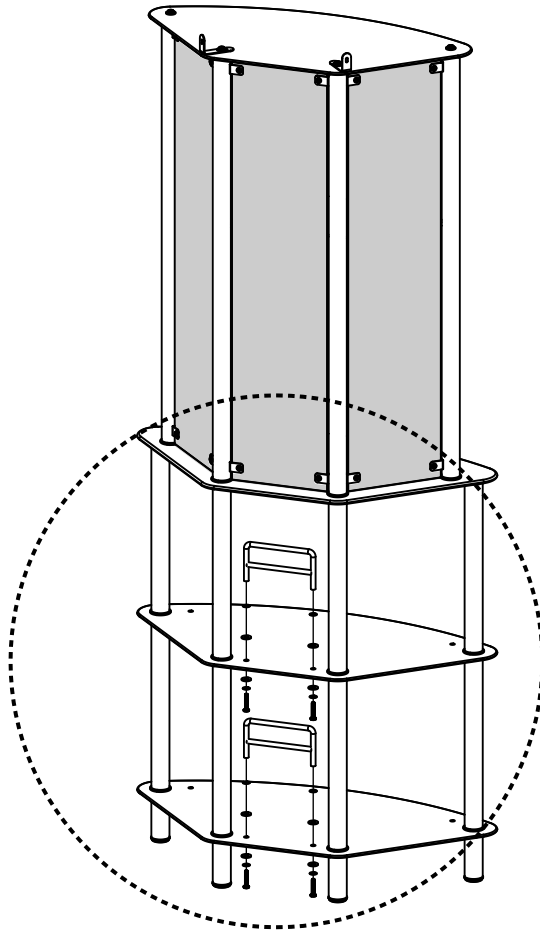

8

service@mango-steam.com

USA+1(916)581-2258

USA+1(916)581-2258

II x8   HH x8   BB x4   OO

P x2