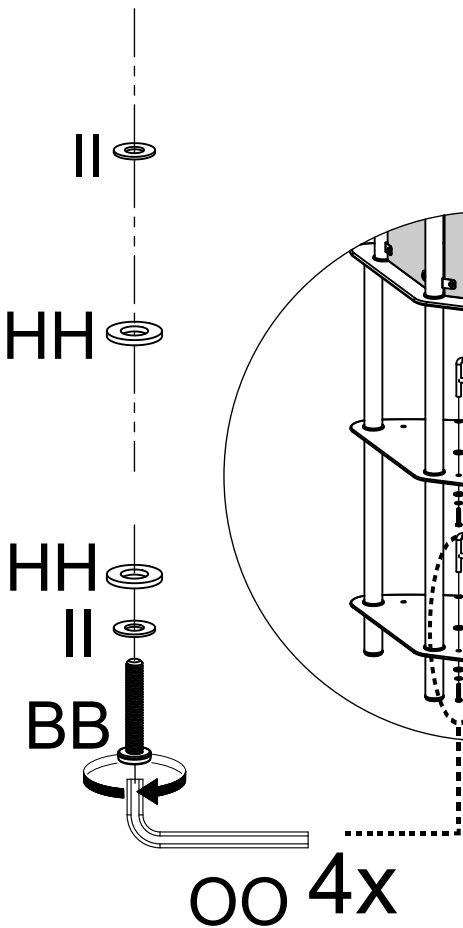

8

service@mango-steam.com

USA+1(916)581-2258

USA+1(916)581-2258

II x8   HH x8   BB x4   OO

P x2