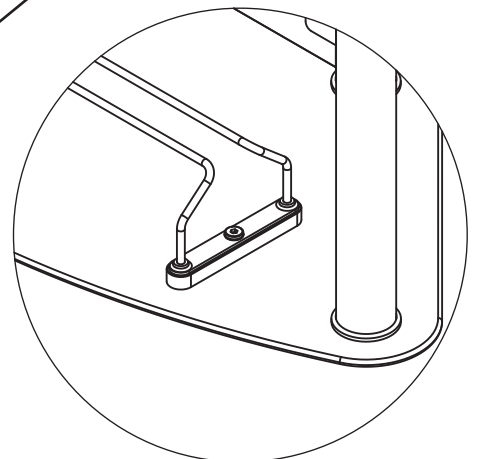

6

service@mango-steam.com

USA+1(916)581-2258

USA+1(916)581-2258