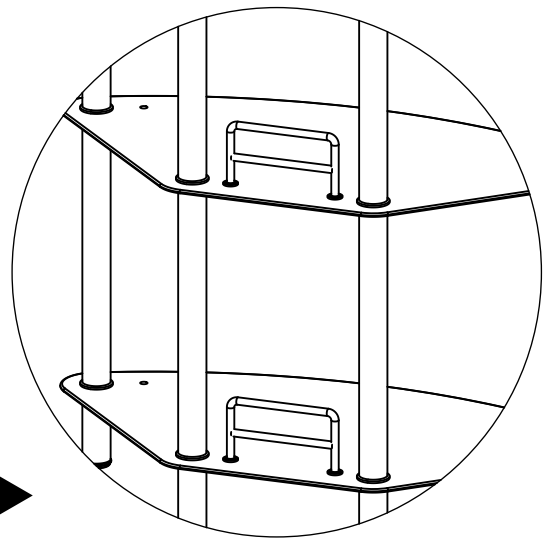

8

service@mango-steam.com

USA+1(916)581-2258

USA+1(916)581-2258

II x8   HH x8   BB x4   OO

P x2