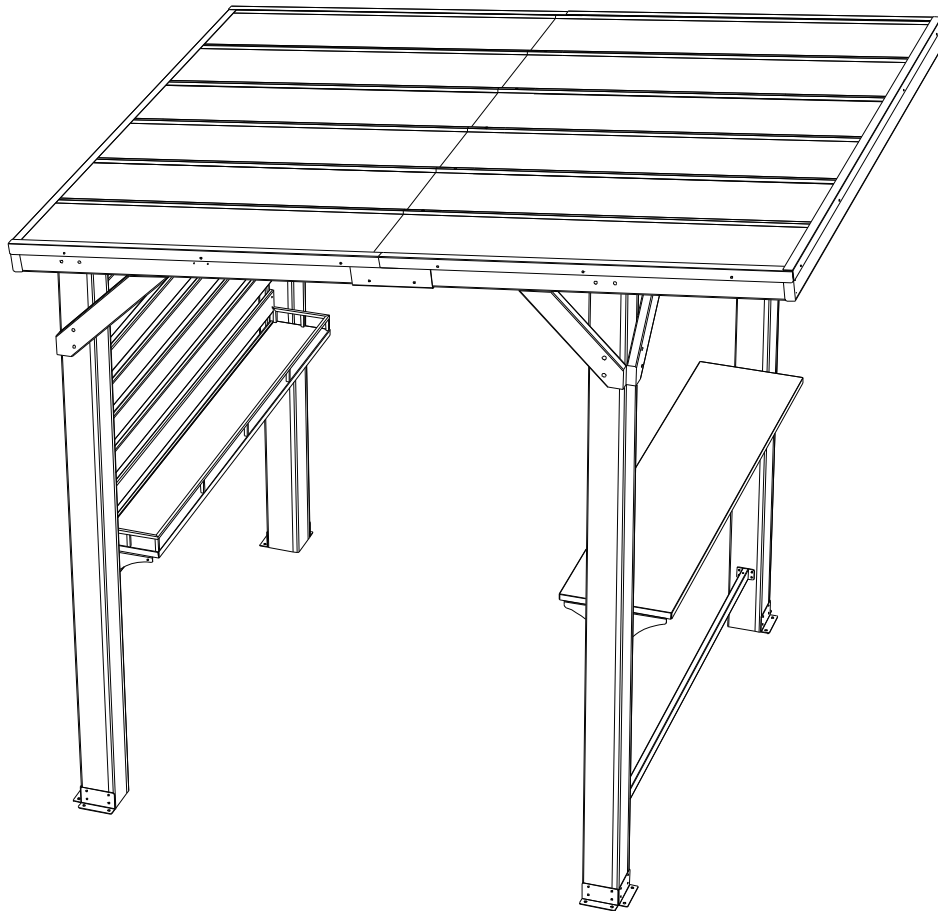

Outdoor Solid Wood Bar Gazebo 6 Ft x 8 Ft

For safety, assembly requires at least two adults.

After-sales mailbox:
Homefurnitureserviceteam@outlook.com

NOTICE

EN

Please keep these instructions for future reference.