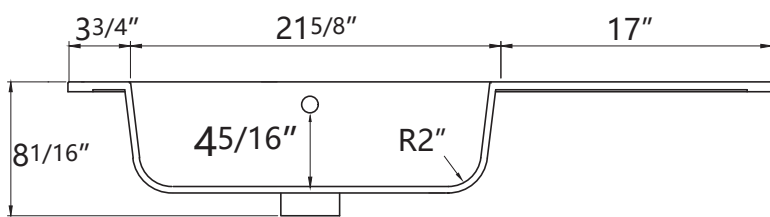

DIMENSION DETAILS

BATHROOM VANITY

PRODUCT
INSTRUCTION
VIDEO

PRODUCT SIZE: 42"

Top View

VANITY SIZE

Front View

Side View