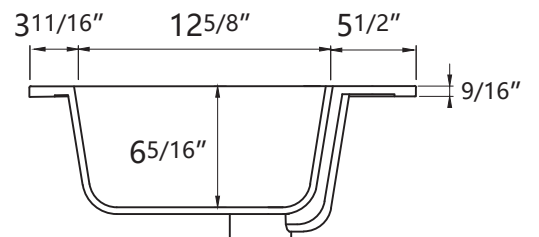

DIMENSION DETAILS

BATHROOM VANITY

PRODUCT
INSTRUCTION
VIDEO

PRODUCT SIZE: 42"

Top View

VANITY SIZE

Front View

Side View