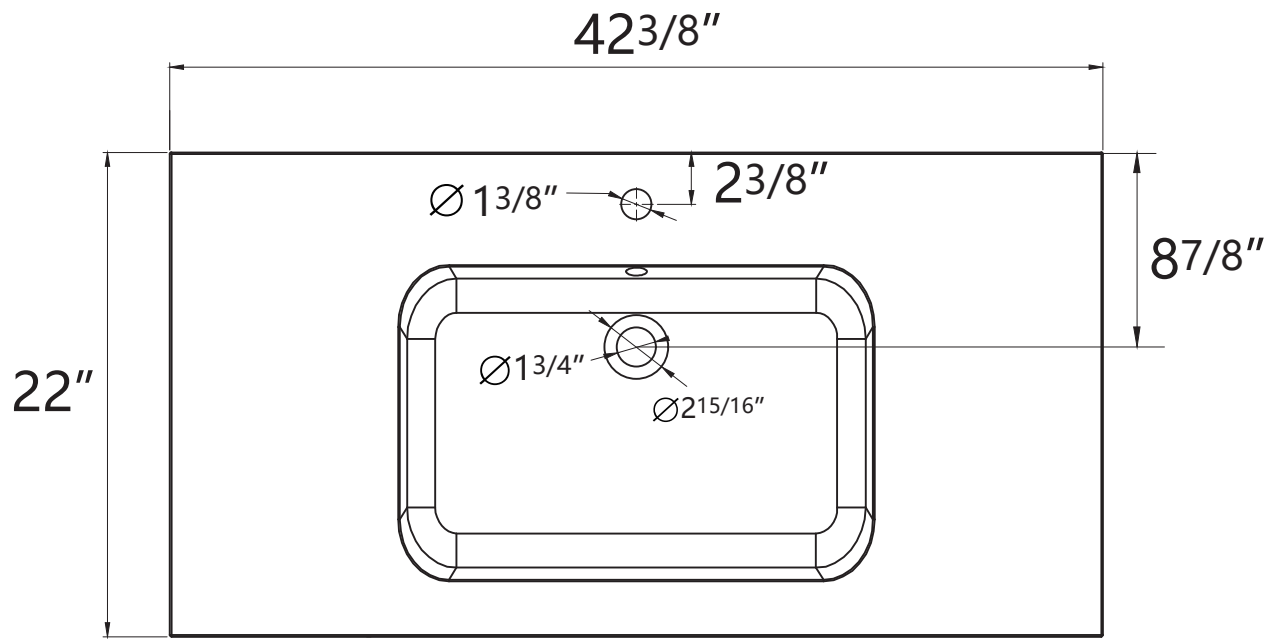

DIMENSION DETAILS

BATHROOM VANITY

PRODUCT
INSTRUCTION
VIDEO

PRODUCT SIZE: 42"

Top View

VANITY SIZE

Front View

Side View