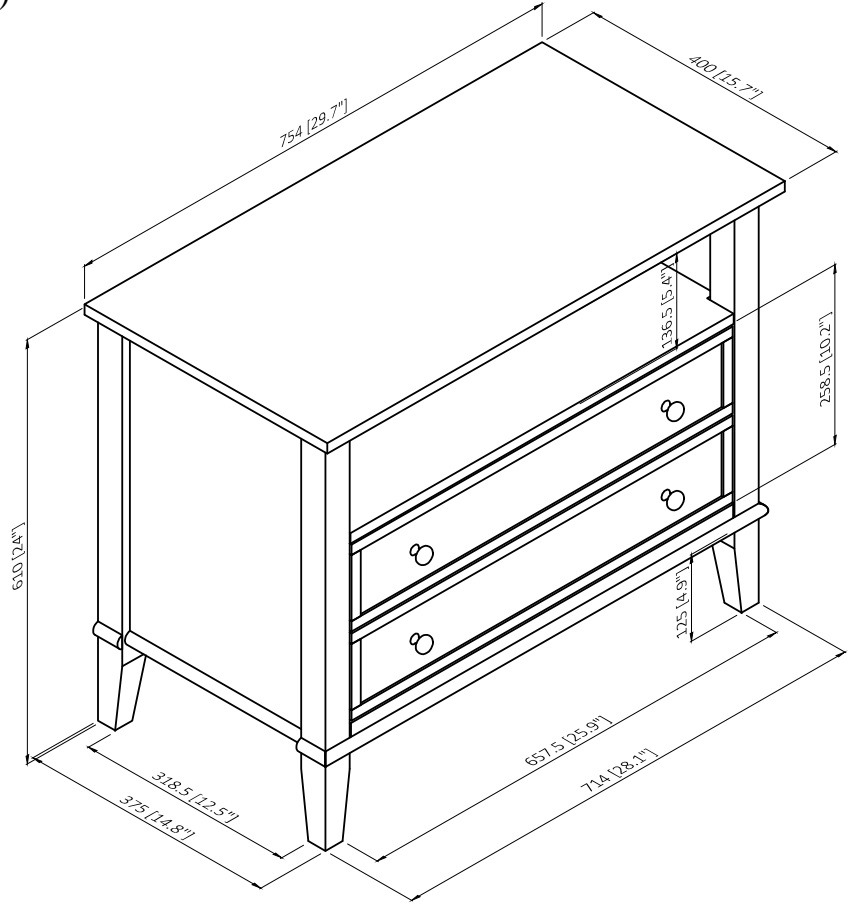

Franklin Wide Nightstand

Finish: White/ Gray/ Black

OVERALL PRODUCT SIZE (in Inches)

Cabinet: 29.7" (W)* 15.7" (D)* 24" (H)

Unit Net Weight: 54.1 LBS (19.5 KG)

Material breakdown:

Solid 25%, MDF 15.5%, PB 59.5%

MAXIMUM LOAD CAPACITY