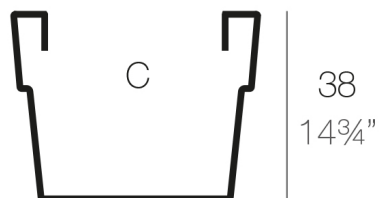

VASE Ø50×38

By MACETEROS

View online: <https://www.vondom.com/products/40250>

Features

Description

Pot made of polyethylene resin by rotational moulding. 100% Recyclable. Item suitable for indoor and outdoor use. Available in different finishes.

Weight

1.3 Kg

Ø50 - Ø19¾"

VASO Ø50 cm
VASO Ø19¾"

C = Ø44 x 38 cm
C = Ø17½" x 15"

Finishes

SIMPLE

Ref. 40250