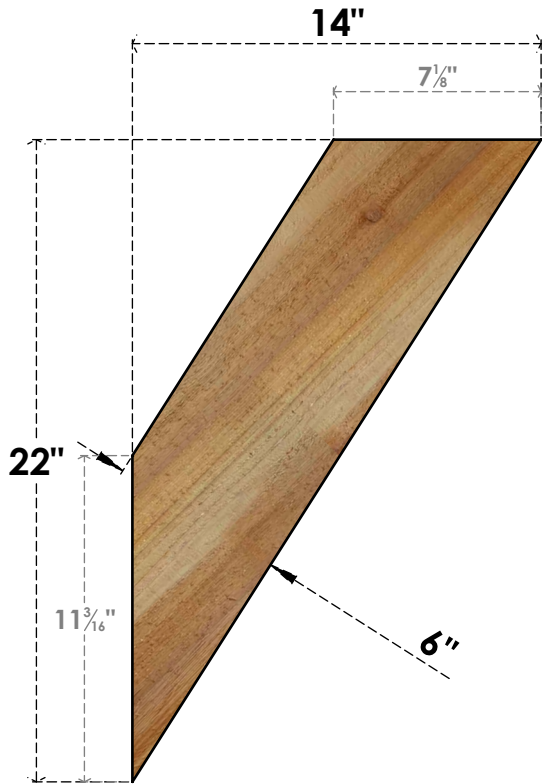

BRC06X14X22TRA00RWR

6"W X 14"D X 22"H TRADITIONAL ROUGH SAWN BRACE, WESTERN RED CEDAR

SIDE

FRONT

EKENA MILLWORK
2300 WEST MAIN ST.
CLARKSVILLE, TX 75426
TOLL FREE: 866-607-0453
WWW.EKENAMILLWORK.COM

NOTES

1. INSTALLATION TO BE COMPLETED IN ACCORDANCE WITH MANUFACTURER'S SPECIFICATIONS.
2. DRAWING MAY NOT BE TO SCALE
3. THIS DRAWING IS INTENDED FOR DESIGN AND PLANNING PURPOSES ONLY.
4. ALL INFORMATION CONTAINED HEREIN WAS CURRENT AT THE TIME OF DEVELOPMENT BUT MUST BE REVIEWED AND APPROVED BY THE PRODUCT MANUFACTURER TO BE CONSIDERED ACCURATE.
5. PRODUCTS ARE NOT KILN DRIED. THIS ITEM IS UNIQUE AND WILL CONTAIN THE NATURAL VARIATIONS THAT THE WOOD SPECIES OFFERS. THIS MAY RESULT IN VARIATIONS UP TO 1/4"