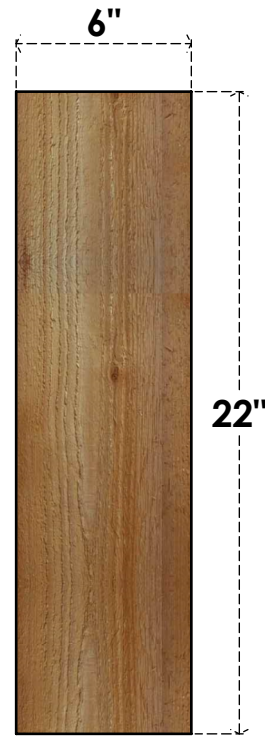

BRC06X14X22TRA00RWR

6"W X 14"D X 22"H TRADITIONAL ROUGH SAWN BRACE, WESTERN RED CEDAR

SIDE

FRONT

EKENA MILLWORK
2300 WEST MAIN ST.
CLARKSVILLE, TX 75426
TOLL FREE: 866-607-0453
WWW.EKENAMILLWORK.COM

NOTES

1. INSTALLATION TO BE COMPLETED IN ACCORDANCE WITH MANUFACTURER'S SPECIFICATIONS.
2. DRAWING MAY NOT BE TO SCALE
3. THIS DRAWING IS INTENDED FOR DESIGN AND PLANNING PURPOSES ONLY.
4. ALL INFORMATION CONTAINED HEREIN WAS CURRENT AT THE TIME OF DEVELOPMENT BUT MUST BE REVIEWED AND APPROVED BY THE PRODUCT MANUFACTURER TO BE CONSIDERED ACCURATE.
5. PRODUCTS ARE NOT KILN DRIED. THIS ITEM IS UNIQUE AND WILL CONTAIN THE NATURAL VARIATIONS THAT THE WOOD SPECIES OFFERS. THIS MAY RESULT IN VARIATIONS UP TO 1/4"