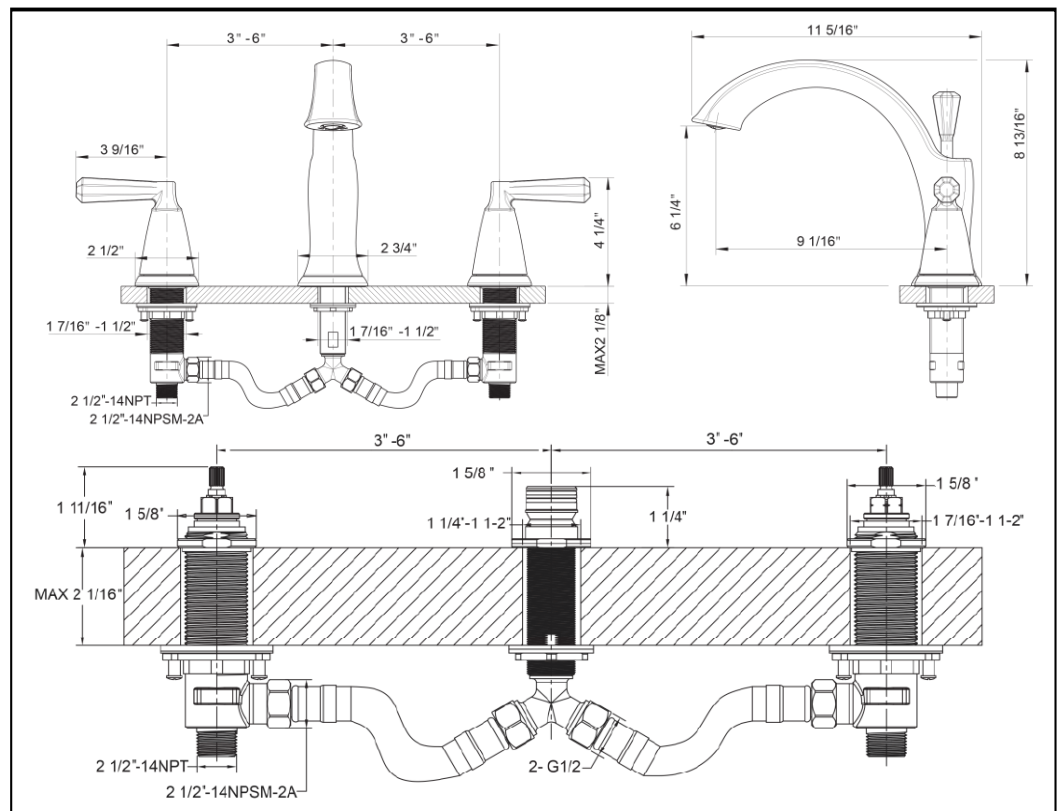

ROMAN TUB FAUCET

- Z Collection
- 3-Hole Installation
- Rough-in Kit Included

STANDARD SPECIFICATIONS

- NEOPERL® stream straightener 8gpm @ 80psi

FINISHES INCLUDE

- Chrome (UF65400)
- PVD Brushed Nickel (UF65403)
- Oil Rubbed Bronze (UF65405)
- Matte Black (UF65407)

WARRANTY

- Limited lifetime warranty on workmanship and materials to the original purchaser

COMPLIES WITH

- NSF 61-9
- ASME A112.18.1
- CSA B125.1
- cUPC

tel. 888-OK-ULTRA (658-5872) • fax. 949-252-9989 • <http://www.ultrafaucets.com>

This specification is provided for reference only. Ultra Faucets reserves the right to modify specifications and materials without notice or obligation.