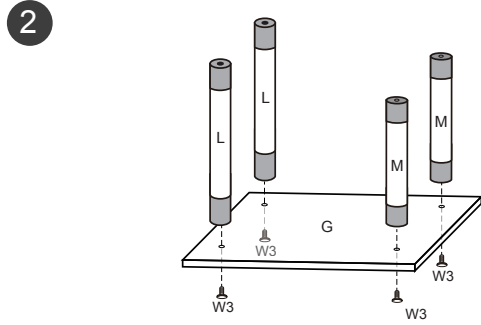

W4-83X10mm(4pcs)

W6-16X6mm(8pcs)

I-490X300mm(1pc)

J-180X50mm(1pc)

K-480X70mm(1pc)

L-480X70mm(3pcs)

M-340X70mm(3pcs)

N-265X30mm(8pcs)

O-240X70mm(2pcs)

Q-300X300mm(2pcs)

R-400X70mm(1pc)

S-(2pcs+1)

Replaceable Dangle Toy

7

8

9