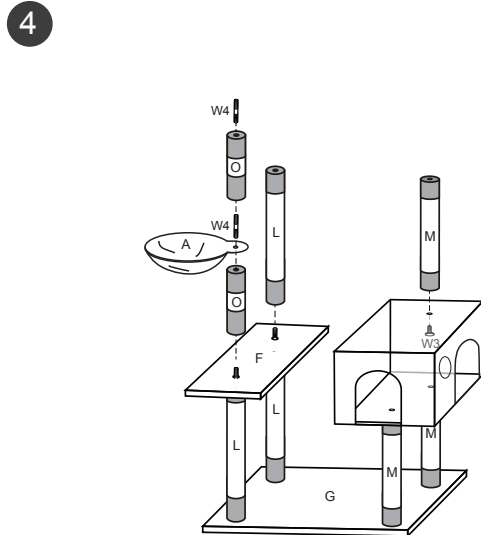

E-440X160mm(1pc)

F-490X250mm(1pc)

G-490X490mm(1pc)

H-310X310mm(1pc)

N1(1pc)

N2(1pc)

N3(1pc)

W2-30X10mm(1pc)

W4-83X10mm(4pcs)

W6-16X6mm(8pcs)

I-490X300mm(1pc)

J-180X50mm(1pc)

K-480X70mm(1pc)

L-480X70mm(3pcs)

M-340X70mm(3pcs)

N-265X30mm(8pcs)

O-240X70mm(2pcs)

Q-300X300mm(2pcs)

R-400X70mm(1pc)

S-(2pcs+1)

Replaceable Dangle Toy

7

8

9