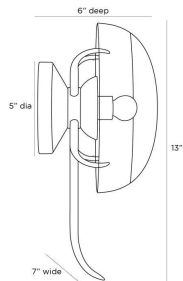

ARTERIOS

CORONA SCONCE

BARRY DIXON

GDDWC01

H: 13 IN, W: 7 IN, D: 6 IN,
Gold Ombre Glass

Like its ceiling mounted counterpart, this glamorous sconce is sparkling jewelry for the wall! Contemporary glam with organic sensibilities... this antique brass wall sconce casts a shadow and light effect on the wall due to the gold ombre glass. Finish will vary.

APPEARANCE

Material	Glass, Steel
Finish	Gold Ombre, Antique Brass
Top Coat/Sealant	No

DIMENSIONS

Backplate	D: 1.5 IN, Dia: 5.00 IN
-----------	-------------------------

WIRING

Rating	Damp
Cord	0.5 FT, Black/White, SVT
Socket	1, Type B - E12
Maximum Watt	40
Voltage	110-120 V

CERTIFICATIONS

Certifications	Mexico, United Arab Emirates, European Union, United States, Canada, Australia
----------------	--

COMPLIANCY

UL/ETL	Yes
CB	Yes
RoHS	Yes

SHIPPING

Product Weight	2 lbs
Gross Weight 1	5 lbs
Shipping Box 1	H: 11.61 IN, L: 10.43 IN, W: 16.54 IN