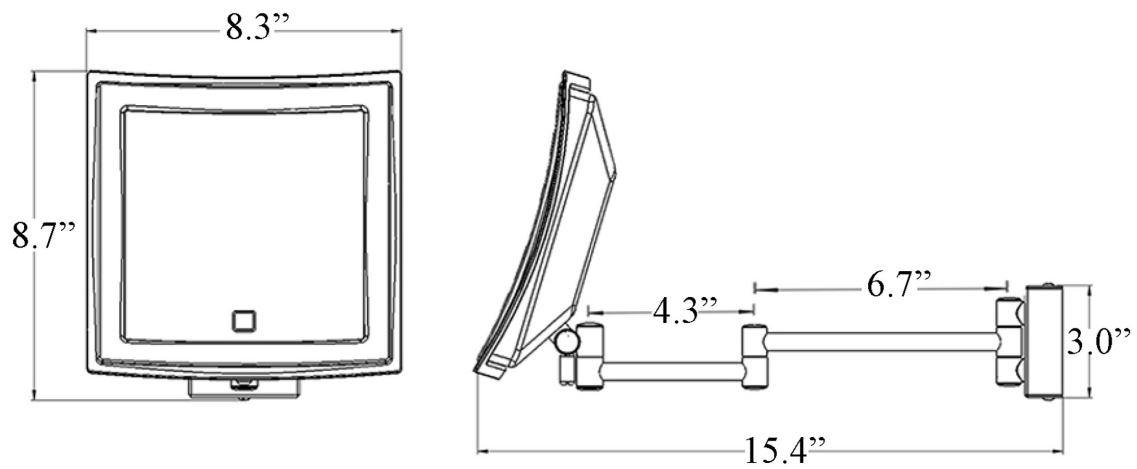

Beauty 400T

Features

- Magnifying Makeup Mirror
- Magnification: 5X - Free of Distortion
- Finish: Polished Chrome or Matte Black
- With LED Light
- Wattage: 11W
- Power: Battery Operated
- Rated Life of LED Lights: 20,000 Hours
- With Touch Dimmer - Continuously Adjustable Light Range: Cool to Warm 2800K-6000K
- Brightness Range: Continuous from 610 Lux to 1245 Lux
- Auto-Off After 10 Minutes
- Double Arm, Extendable, Swiveling

SKU# | Options:

- Beauty 400T CR | Polished Chrome
- Beauty 400T BM | Matte Black

Finishes:

Polished Chrome

Matte Black

* WS Bath Collections reserves the right to revise dimensions or information on this sheet without notice

Collection Beauty	Model Beauty 400T	Dimensions Metric <i>1 inch = 2.54 cm</i> <i>1 inch = 25.4 mm</i>	 1051 Lea Drive - Collegeville, PA 19426 Tel. 215 513 9400 - Fax 610 831 0215 www.ws bathcollections.com - info@ws bathcollections.com
-------------------------------	-------------------------------	---	---

Collection
Beauty

Model |
Beauty 400T

Dimensions Metric
1 inch = 2.54 cm
1 inch = 25.4 mm

WS[®]
BATH
COLLECTIONS

1051 Lea Drive - Collegeville, PA 19426
Tel. 215 513 9400 - Fax 610 831 0215
www.ws bathcollections.com - info@ws bathcollections.com