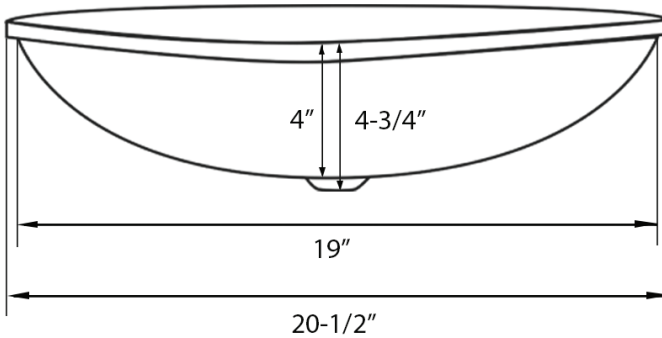

COLOR

Spira Luxe Pearl White

NOMINAL DIMENSIONS

Exterior: 20½" (wide) x 20½" (front-to-back)

Interior Bowl: 19" (wide) x 19" (front-to-back)

Bowl Depth: 4"

Drain Hole Size: 1¾"

Installation Type:

Drop In

Drain Location:

Center

RUVATI USA
www.ruvati.com

Phone: 1.855.478.8284
Email: support@ruvati.com

SOLD SEPARATELY

Popup Drain
[RVA5102WH/CH]

DIMENSIONS