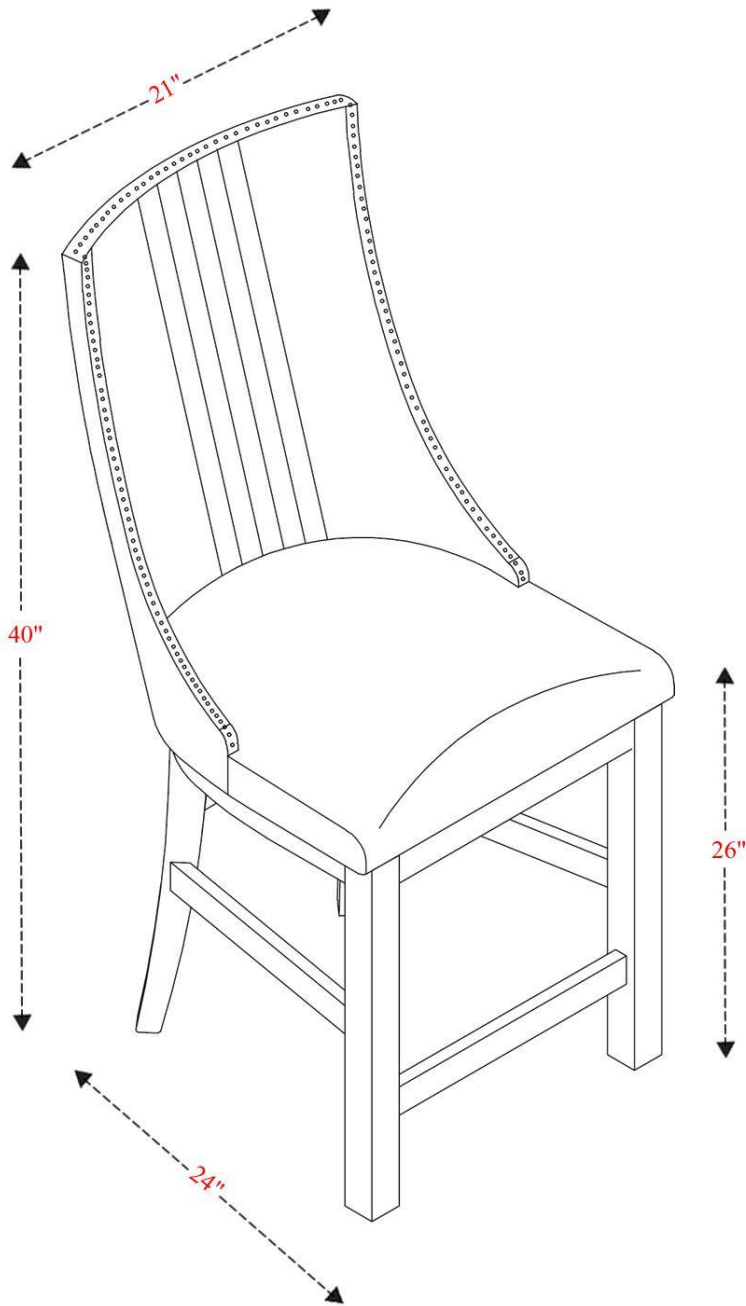

# Lodge Swivel Counter Sling Chair

Overall Dimensions	21" x 24" x 40"
Overall Width	21"
Overall Depth	24"
Overall Height	40"
Overall Weight	30.34 lbs
Back Width	18.5"
Back Depth	1.5"
Back Height	15"
Swivel Rotation	Side to Side, NOT 360°
Seat Width	21.5"
Seat Depth	19"
Seat Height	26"
Floor to Top of Footrest	8"
Footrest Thickness	2"

Carton Dimensions: 27"W x 23.5"D x 28.5"H