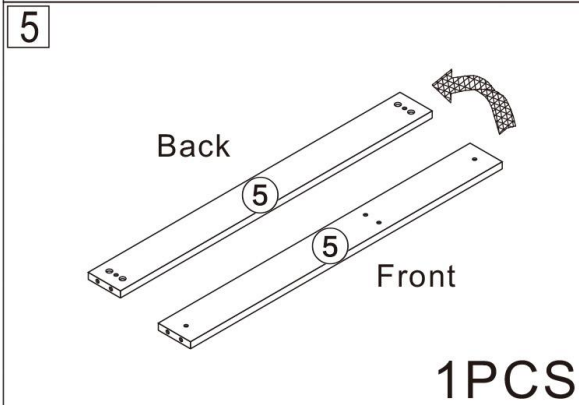

ODS-5308#

Bathroom cabinet

L800*4000*H420MM

Installation Instructions

Notes: Don't tighten screws completely at first, just in case parts were assembled wrongly and need disassemble. Tighten screws at last when all parts are put together.

Disassembly and installation of accessories

A 34PCS  15*10mm	B 34PCS  6*28mm	C 59PCS  3.5*14mm	D 2PCS  3.5*25mm	E 16PCS  3.5*35mm	F 2PCS  6*20mm	G 2PCS  Three-section Rail	H 2PCS 
I 4PCS  6*60mm	J 55PCS 	K 1PCS 	L 2PCS 	M 4PCS 	 Tools Recommended		