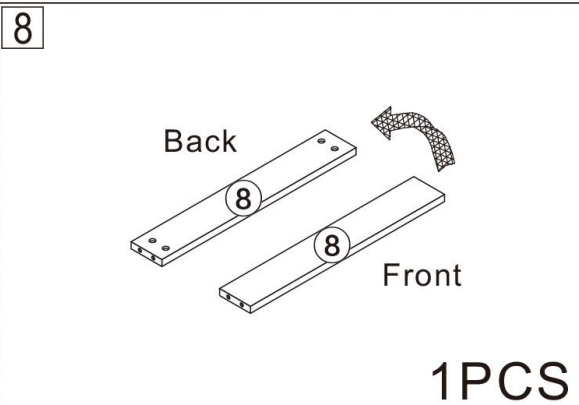

ODS-5308#

Bathroom cabinet

L800*4000*H420MM

Installation Instructions

Notes: Don't tighten screws completely at first, just in case parts were assembled wrongly and need disassemble. Tighten screws at last when all parts are put together.

Disassembly and installation of accessories

A 34PCS  15*10mm	B 34PCS  6*28mm	C 59PCS  3.5*14mm	D 2PCS  3.5*25mm	E 16PCS  3.5*35mm	F 2PCS  6*20mm	G 2PCS  Three-section Rail	H 2PCS 
I 4PCS  6*60mm	J 55PCS 	K 1PCS 	L 2PCS 	M 4PCS 	 Tools Recommended		