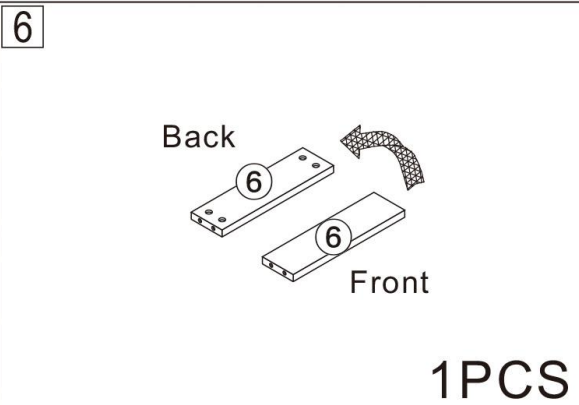

ODS-5308#

Bathroom cabinet

L800*4000*H420MM

Installation Instructions

Notes: Don't tighten screws completely at first, just in case parts were assembled wrongly and need disassemble. Tighten screws at last when all parts are put together.

Disassembly and installation of accessories

A 34PCS  15*10mm	B 34PCS  6*28mm	C 59PCS  3.5*14mm	D 2PCS  3.5*25mm	E 16PCS  3.5*35mm	F 2PCS  6*20mm	G 2PCS  Three-section Rail	H 2PCS 
I 4PCS  6*60mm	J 55PCS 	K 1PCS 	L 2PCS 	M 4PCS 	 Tools Recommended		