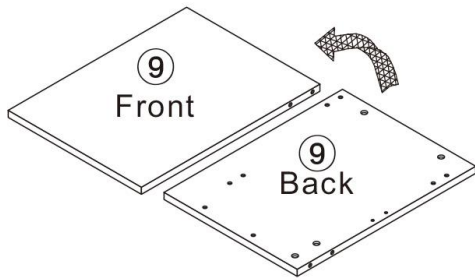

9

1PCS

10

1PCS

11

1PCS

12

2PCS

13

1PCS

14

1PCS

15

1PCS

16

1PCS