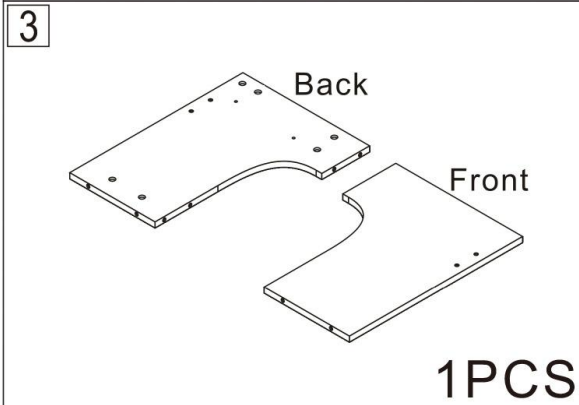

ODS-5308#

Bathroom cabinet

L800*4000*H420MM

Installation Instructions

Notes: Don't tighten screws completely at first, just in case parts were assembled wrongly and need disassemble. Tighten screws at last when all parts are put together.

Disassembly and installation of accessories

A 34PCS  15*10mm	B 34PCS  6*28mm	C 59PCS  3.5*14mm	D 2PCS  3.5*25mm	E 16PCS  3.5*35mm	F 2PCS  6*20mm	G 2PCS  Three-section Rail	H 2PCS 
I 4PCS  6*60mm	J 55PCS 	K 1PCS 	L 2PCS 	M 4PCS 	 Tools Recommended		