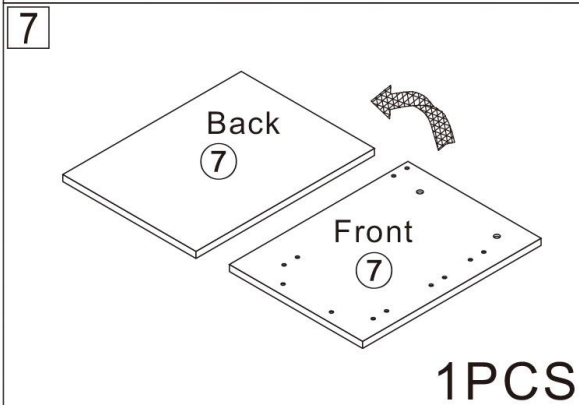

ODS-5308#

Bathroom cabinet

L800*4000*H420MM

Installation Instructions

Notes: Don't tighten screws completely at first, just in case parts were assembled wrongly and need disassemble. Tighten screws at last when all parts are put together.

Disassembly and installation of accessories

A 34PCS  15*10mm	B 34PCS  6*28mm	C 59PCS  3.5*14mm	D 2PCS  3.5*25mm	E 16PCS  3.5*35mm	F 2PCS  6*20mm	G 2PCS  Three-section Rail	H 2PCS 
I 4PCS  6*60mm	J 55PCS 	K 1PCS 	L 2PCS 	M 4PCS 	 Tools Recommended		

10

A	10PCS
	
15*10mm	

11

A	10PCS
	
15*10mm	

12

A	4PCS
	
15*10mm	

13

C	16PCS	L	2PCS
			
3.5*14mm			