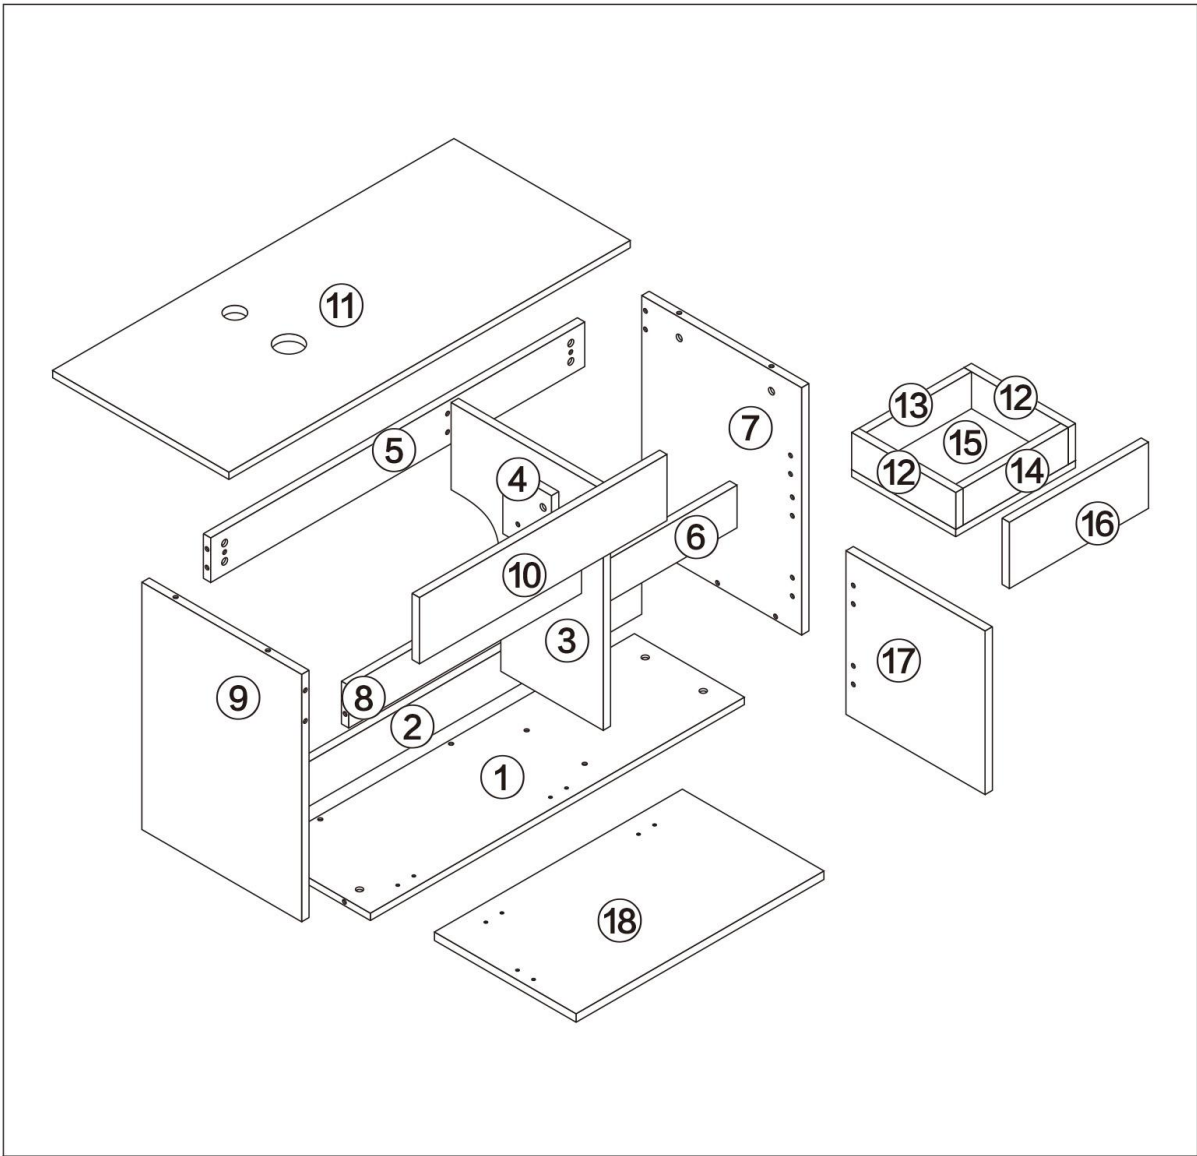

ODS-5308#

Bathroom cabinet

L800*4000*H420MM

Installation Instructions

Notes: Don't tighten screws completely at first, just in case parts were assembled wrongly and need disassemble. Tighten screws at last when all parts are put together.

Disassembly and installation of accessories

A 34PCS  15*10mm	B 34PCS  6*28mm	C 59PCS  3.5*14mm	D 2PCS  3.5*25mm	E 16PCS  3.5*35mm	F 2PCS  6*20mm	G 2PCS  Three-section Rail	H 2PCS 
I 4PCS  6*60mm	J 55PCS 	K 1PCS 	L 2PCS 	M 4PCS 	 Tools Recommended		

10

A	10PCS
	
15*10mm	

11

A	10PCS
	
15*10mm	

12

A	4PCS
	
15*10mm	

13

C	16PCS	L	2PCS
			
3.5*14mm			