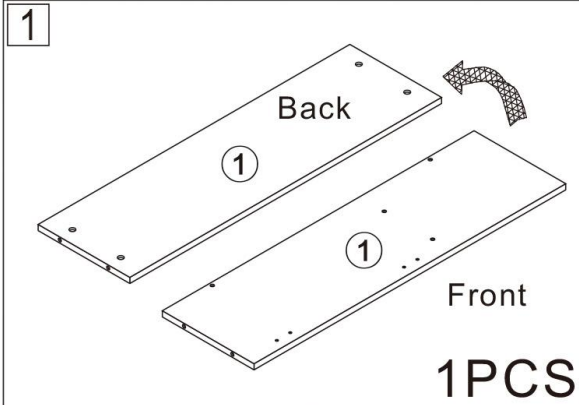

ODS-5308#

Bathroom cabinet

L800*4000*H420MM

Installation Instructions

Notes: Don't tighten screws completely at first, just in case parts were assembled wrongly and need disassemble. Tighten screws at last when all parts are put together.

Disassembly and installation of accessories

A 34PCS  15*10mm	B 34PCS  6*28mm	C 59PCS  3.5*14mm	D 2PCS  3.5*25mm	E 16PCS  3.5*35mm	F 2PCS  6*20mm	G 2PCS  Three-section Rail	H 2PCS 
I 4PCS  6*60mm	J 55PCS 	K 1PCS 	L 2PCS 	M 4PCS 	 Tools Recommended		