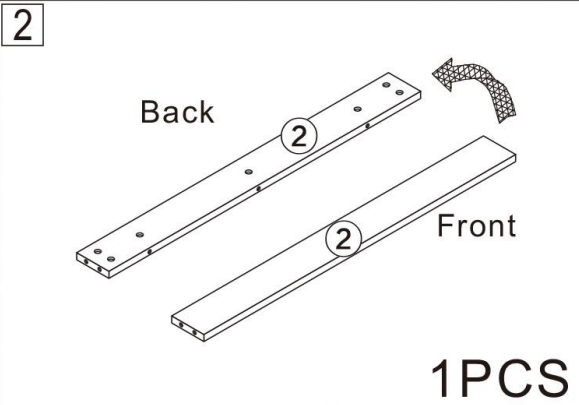

ODS-5308#

Bathroom cabinet

L800*4000*H420MM

Installation Instructions

Notes: Don't tighten screws completely at first, just in case parts were assembled wrongly and need disassemble. Tighten screws at last when all parts are put together.

Disassembly and installation of accessories

A 34PCS  15*10mm	B 34PCS  6*28mm	C 59PCS  3.5*14mm	D 2PCS  3.5*25mm	E 16PCS  3.5*35mm	F 2PCS  6*20mm	G 2PCS  Three-section Rail	H 2PCS 
I 4PCS  6*60mm	J 55PCS 	K 1PCS 	L 2PCS 	M 4PCS 	 Tools Recommended		