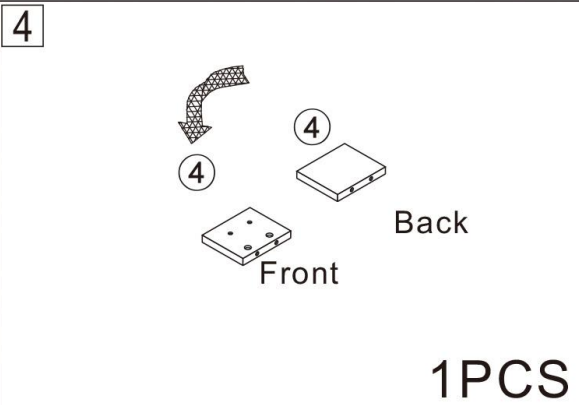

ODS-5308#

Bathroom cabinet

L800*4000*H420MM

Installation Instructions

Notes: Don't tighten screws completely at first, just in case parts were assembled wrongly and need disassemble. Tighten screws at last when all parts are put together.

Disassembly and installation of accessories

A 34PCS  15*10mm	B 34PCS  6*28mm	C 59PCS  3.5*14mm	D 2PCS  3.5*25mm	E 16PCS  3.5*35mm	F 2PCS  6*20mm	G 2PCS  Three-section Rail	H 2PCS 
I 4PCS  6*60mm	J 55PCS 	K 1PCS 	L 2PCS 	M 4PCS 	 Tools Recommended		