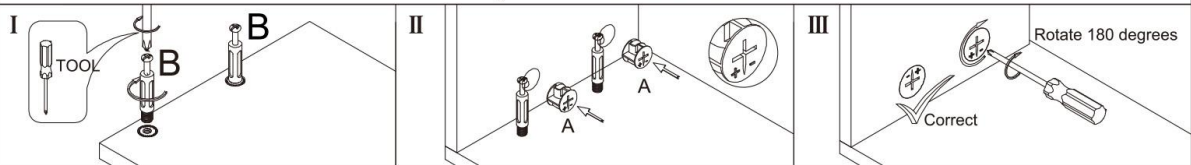

Disassembly and installation of accessories

A 34PCS 15*10mm	B 34PCS 6*28mm	C 59PCS 3.5*14mm	D 2PCS 3.5*25mm	E 16PCS 3.5*35mm	F 2PCS 6*20mm	G 2PCS Three-section Rail	H 2PCS
I 4PCS 6*60mm	J 55PCS 	K 1PCS 	L 2PCS 	M 4PCS 	 Tools Recommended