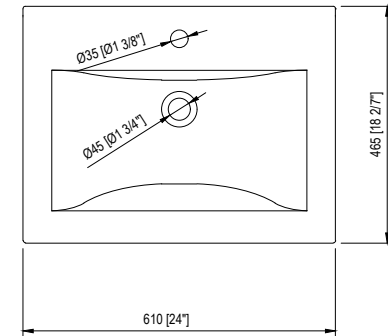

24" Bathroom Vanity

24 in. W x 18 2/7 in.D x 34 in.H
(61 cm x 46.5 cm x 86.3 cm)

24 in W
(61.0 cm)

34 in H
(86.3 cm)

18 2/7 in D
(46.5 cm)

Top View

Back View