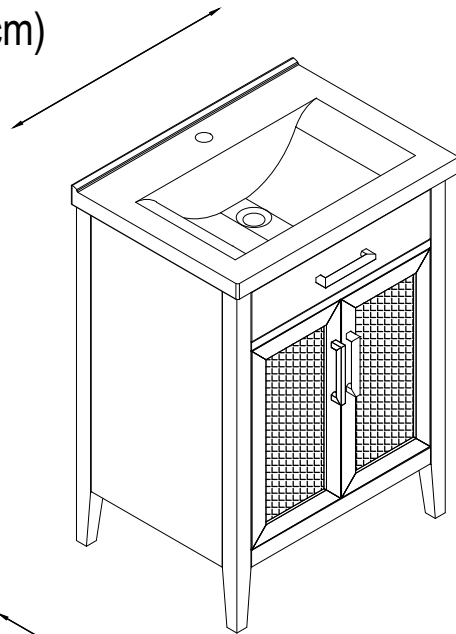

24" Bathroom Vanity

24 in. W x 18 2/7 in.D x 34 in.H
(61 cm x 46.5 cm x 86.3 cm)

24 in W
(61.0 cm)

34 in H
(86.3 cm)

18 2/7 in D
(46.5 cm)

Top View

Back View