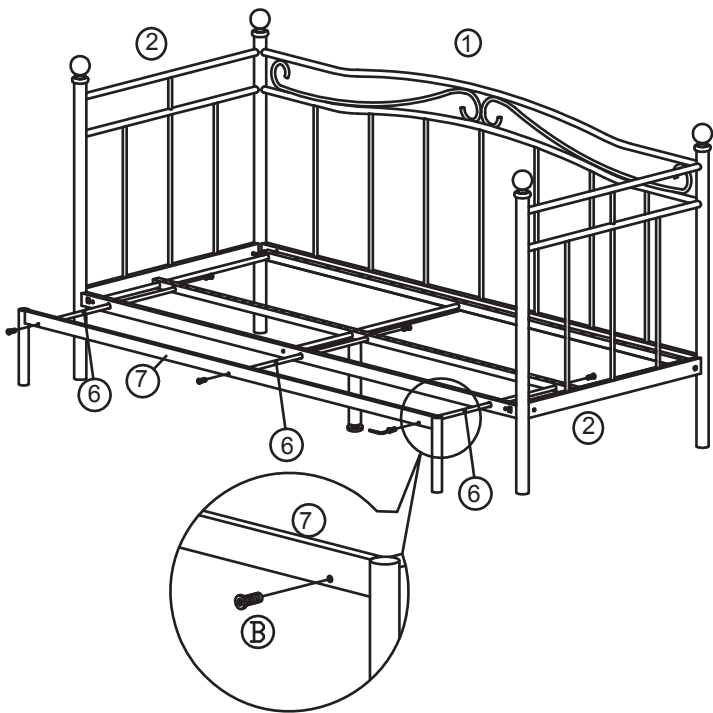

ASSEMBLY INSTRUCTION

METAL DAYBED

(A) x4  8x70mm	(B) x10  6x15mm	(C) x4  6x60mm	(D) x1  M5	(E) x1  M4	(F) x4  8x34mm
(G) x54 	(H) x4 	(I) x1  6x30mm	(J) x4 		

1

2

3

4

5