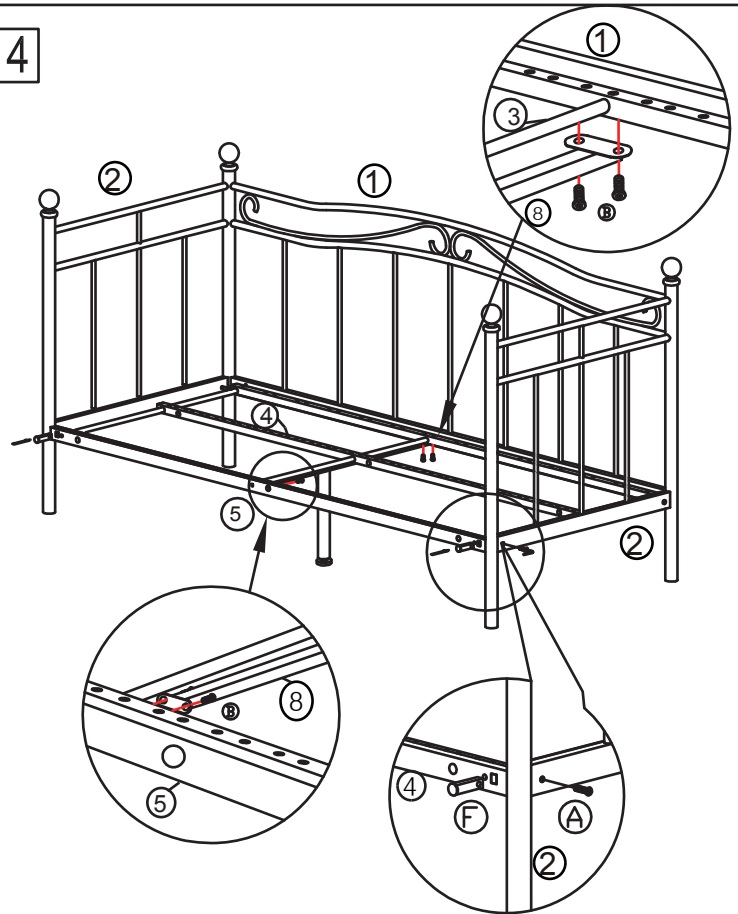

ASSEMBLY INSTRUCTION

METAL DAYBED

(A) x4  8x70mm	(B) x10  6x15mm	(C) x4  6x60mm	(D) x1  M5	(E) x1  M4	(F) x4  8x34mm
(G) x54 	(H) x4 	(I) x1  6x30mm	(J) x4 		

1

2

3

4

5