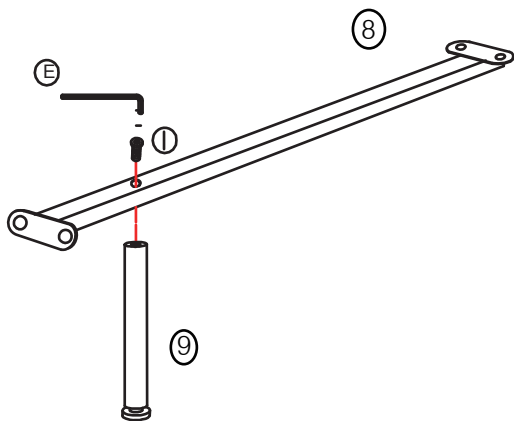

ASSEMBLY INSTRUCTION

METAL DAYBED

(A) x4  8x70mm	(B) x10  6x15mm	(C) x4  6x60mm	(D) x1  M5	(E) x1  M4	(F) x4  8x34mm
(G) x54 	(H) x4 	(I) x1  6x30mm	(J) x4 		

1

2

3

4

5