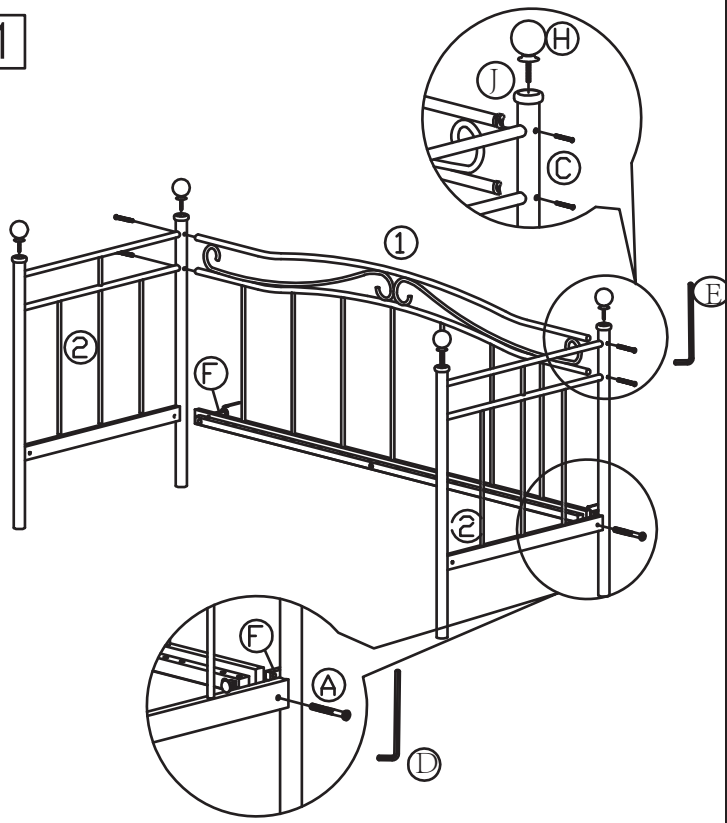

ASSEMBLY INSTRUCTION

METAL DAYBED

(A) x4  8x70mm	(B) x10  6x15mm	(C) x4  6x60mm	(D) x1  M5	(E) x1  M4	(F) x4  8x34mm
(G) x54 	(H) x4 	(I) x1  6x30mm	(J) x4 		

1

2

3

4

5