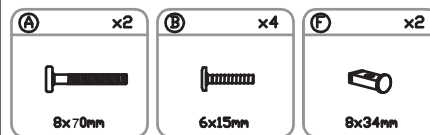

ASSEMBLY INSTRUCTION

METAL DAYBED

(A) x4  8x70mm	(B) x10  6x15mm	(C) x4  6x60mm	(D) x1  M5	(E) x1  M4	(F) x4  8x34mm
(G) x54 	(H) x4 	(I) x1  6x30mm	(J) x4 		

1

2

3

4

5