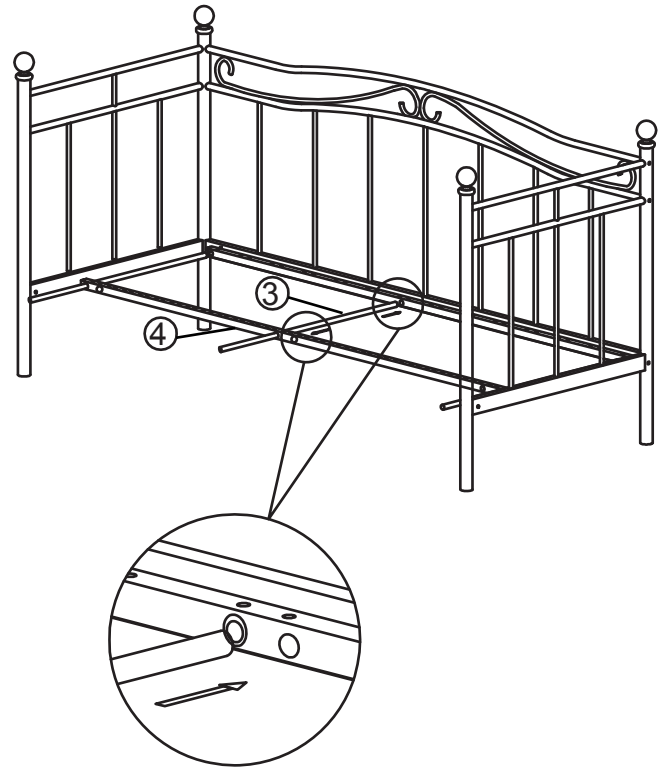

ASSEMBLY INSTRUCTION

METAL DAYBED

(A) x4  8x70mm	(B) x10  6x15mm	(C) x4  6x60mm	(D) x1  M5	(E) x1  M4	(F) x4  8x34mm
(G) x54 	(H) x4 	(I) x1  6x30mm	(J) x4 		

1

2

3

4

5