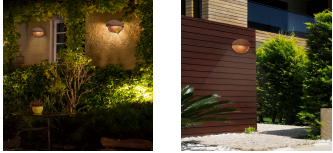

## Ceramic LED ADA Dome Outdoor Wall Sconce (Closed Top)

### Description :

ADA Dome Outdoor LED Wall Sconce (Closed Top)