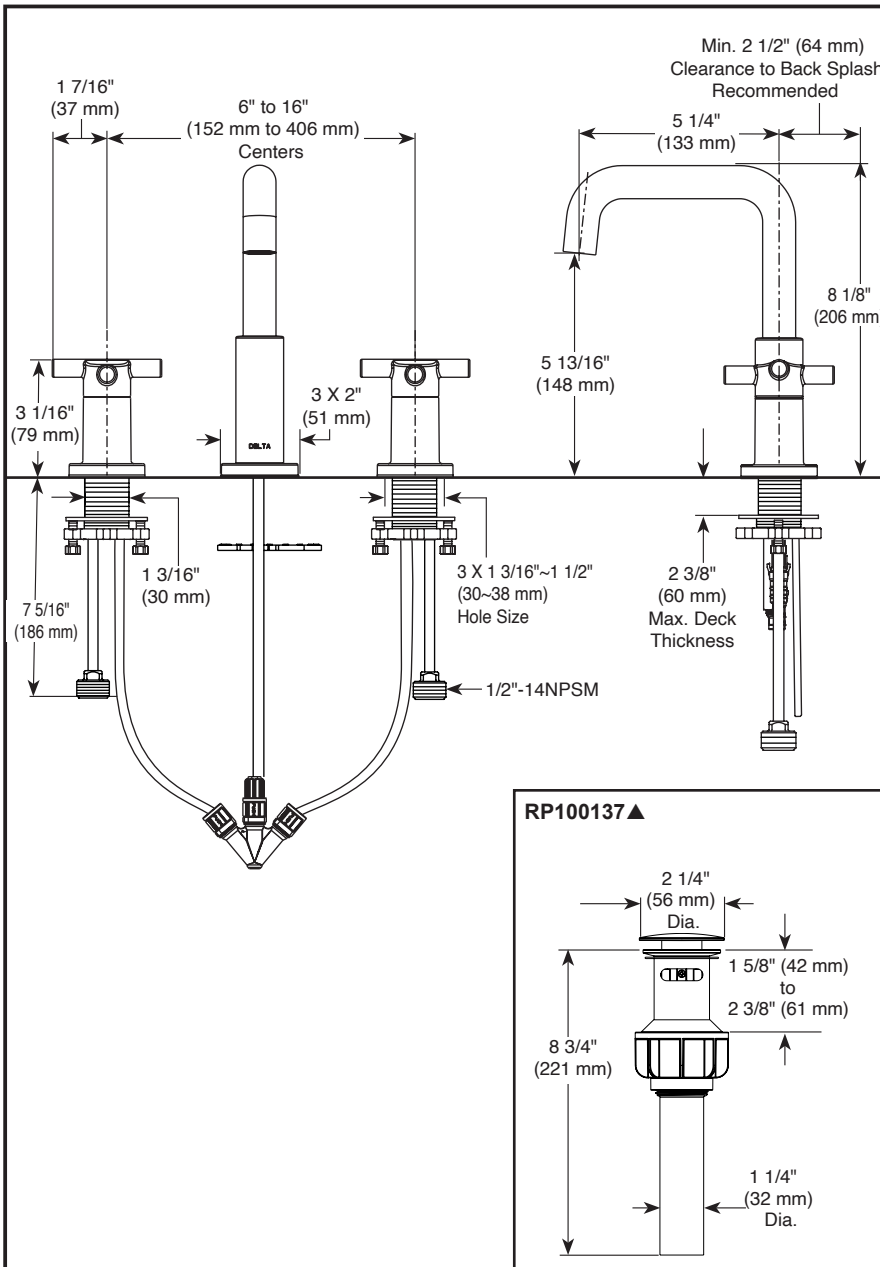

see what Delta can do™

BATHROOM FAUCET

- Nicoli® Bath Collection
- Two Handle Widespread, Deck Mount

STANDARD SPECIFICATIONS:

- Max. flow rate 1.2 gpm @ 60 psi, 4.5 L/min @ 414 kPa
- Solid brass spout body
- Three-hole mount
- Hot and cold stems are interchangeable
- 1/4 turn handle stops
- Control mechanism is a rotating cylinder type with stainless steel plate and 90° rotation, with replaceable non-metallic seats
- Models have plastic push pop-up drain with overflow and plated stopper

COMPLIES WITH:

- ASME A112.18.1 / CSA B125.1
- ASME A112.18.2 / CSA B125.2
- EPA WaterSense®
- ♿ ICC/ANSI A117.1 - Valve control only

▲ Designate proper finish suffix

Delta Faucet Company reserves the right (1) to make changes in specifications and materials, and (2) to change or discontinue models, both without notice or obligation. Dimensions are for reference only. See current full-line price book or www.deltafaucet.com for finish options and product availability.