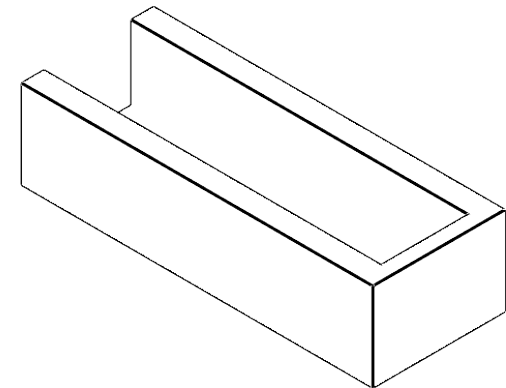

ITEM NUMBER: RFTURO060X04000X16000X004BLK00RCPR

6"W X 4"H X 16"L TIMBERTHANE ROUGH CEDAR BLOCK FAUX WOOD OPEN RAFTER TAIL, 4"L END, PRIMED TAN

FRONT PROFILE

SIDE PROFILE

ISOMETRIC

EKENA MILLWORK
2300 WEST MAIN ST.
CLARKSVILLE, TX 75426
TOLL FREE: 866-607-0453
WWW.EKENAMILLWORK.COM