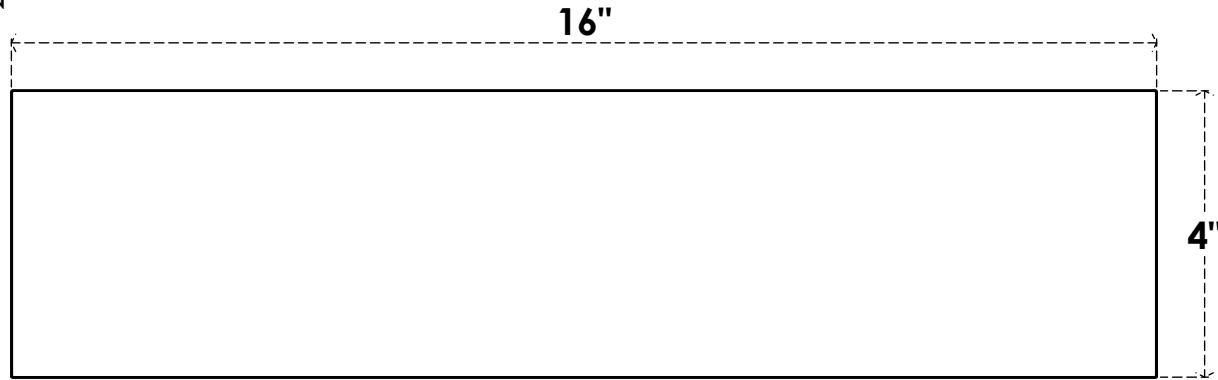

ITEM NUMBER: RFTURO060X04000X16000X004BLK00RCPR

6"W X 4"H X 16"L TIMBERTHANE ROUGH CEDAR BLOCK FAUX WOOD OPEN RAFTER TAIL, 4"L END, PRIMED TAN

FRONT PROFILE

SIDE PROFILE

ISOMETRIC

EKENA MILLWORK
2300 WEST MAIN ST.
CLARKSVILLE, TX 75426
TOLL FREE: 866-607-0453
WWW.EKENAMILLWORK.COM