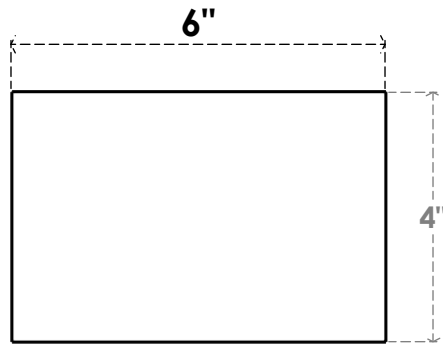

ITEM NUMBER: RFTURO060X04000X16000X004BLK00RCPR

6"W X 4"H X 16"L TIMBERTHANE ROUGH CEDAR BLOCK FAUX WOOD OPEN RAFTER TAIL, 4"L END, PRIMED TAN

FRONT PROFILE

SIDE PROFILE

ISOMETRIC

EKENA MILLWORK
2300 WEST MAIN ST.
CLARKSVILLE, TX 75426
TOLL FREE: 866-607-0453
WWW.EKENAMILLWORK.COM