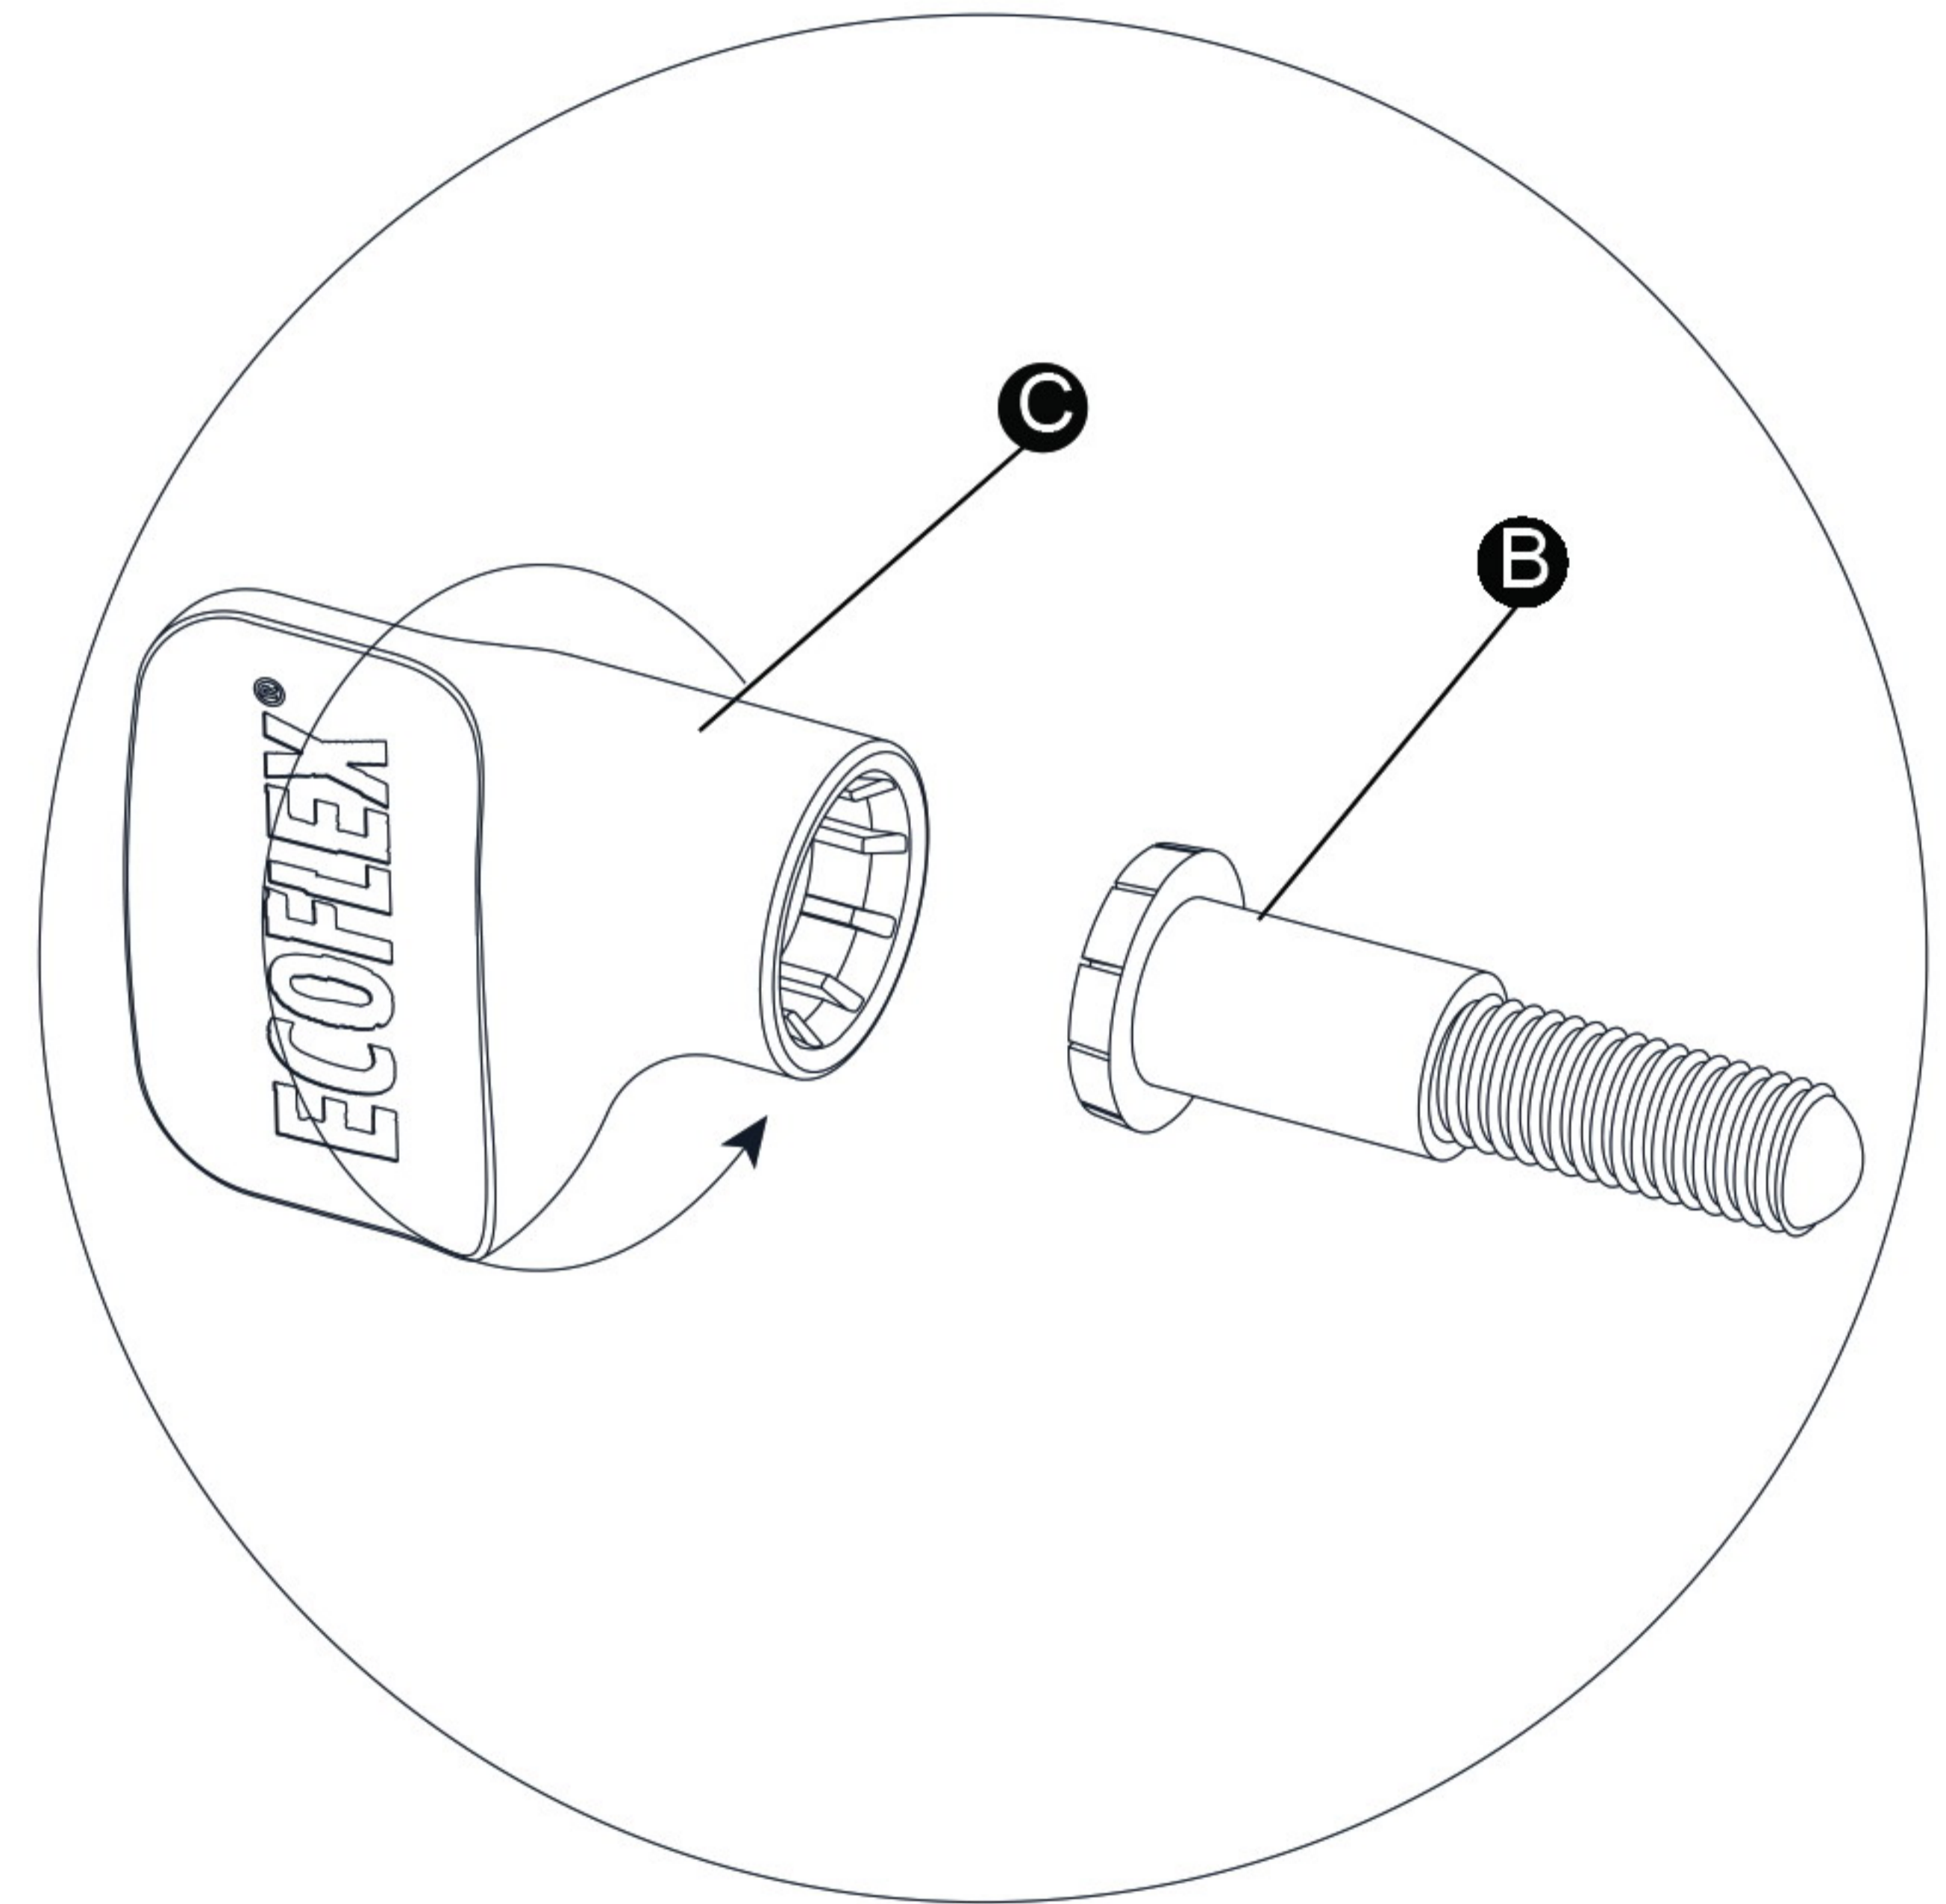

Ⓐ x 4
7/8" (2.2CM)

Parts List

Small Phillips Head Screwdriver
Needed – Not Included

Ⓑ x 28
1 11/16" (4.2CM)

Ⓒ x 2

Ⓓ x 2

Ⓔ x 2

Ⓕ x 2

A 7/8"(2.2cm)

Ⓑ 1 11/16"(4.2cm)

Step 1 .

Step 2 .

Step 3 .

Step 4 .

Step 5 .

Step 6 .