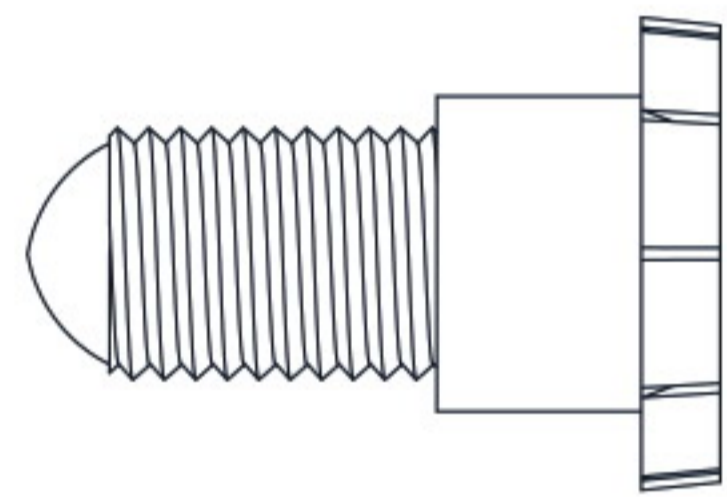

Ⓐ x 4
7/8" (2.2CM)

Parts List

Small Phillips Head Screwdriver
Needed – Not Included

Ⓑ x 28
1 11/16" (4.2CM)

Ⓒ x 2

Ⓓ x 2

Ⓔ x 2

Ⓕ x 2

Ⓖ x 2

Ⓗ x 1

Ⓘ x 1

Ⓙ x 1
1 3/4" (4.5cm)

Ⓚ x 2
2 3/4" (6.8cm)

Ⓛ x 2

Ⓜ x 12

Mojave Reptile Lounge

A 7/8"(2.2cm)

Ⓑ 1 11/16"(4.2cm)

Step 1 .

Step 2 .

Step 3 .

Step 4 .

Step 5 .

Step 6 .