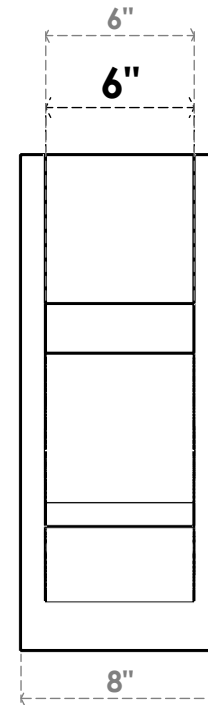

ITEM NUMBER: OUTUROC060X080X20000X20000X060X020X060BOA44RCPR

6"W TOP X 8"W BACK X 20"D X 20"H X 6"T TOP X 2"T BACK TIMBERTHANE ROUGH CEDAR BALBOA FAUX WOOD OPEN OUTLOOKER, BLOCK TOP AND BACK, 6"W CLOSED BRACE, PRIMED TAN

SIDE PROFILE

FRONT PROFILE

ISOMETRIC

GENERATED DATE : 07/05/2023

EKENA MILLWORK
2300 WEST MAIN ST.
CLARKSVILLE, TX 75426
TOLL FREE: 866-607-0453
WWW.EKENAMILLWORK.COM

NOTES

1. INSTALLATION TO BE COMPLETED IN ACCORDANCE WITH MANUFACTURER'S SPECIFICATIONS.
2. DRAWING MAY NOT BE TO SCALE
3. THIS DRAWING IS INTENDED FOR DESIGN AND PLANNING PURPOSES ONLY.
4. ALL INFORMATION CONTAINED HEREIN WAS CURRENT AT THE TIME OF DEVELOPMENT BUT MUST BE REVIEWED AND APPROVED BY THE PRODUCT MANUFACTURER TO BE CONSIDERED ACCURATE.
5. TIMBERTHANE ARCHITECTURAL PRODUCTS ARE MADE FROM HIGH DENSITY URETHANE AND COME FACTORY PRIMED