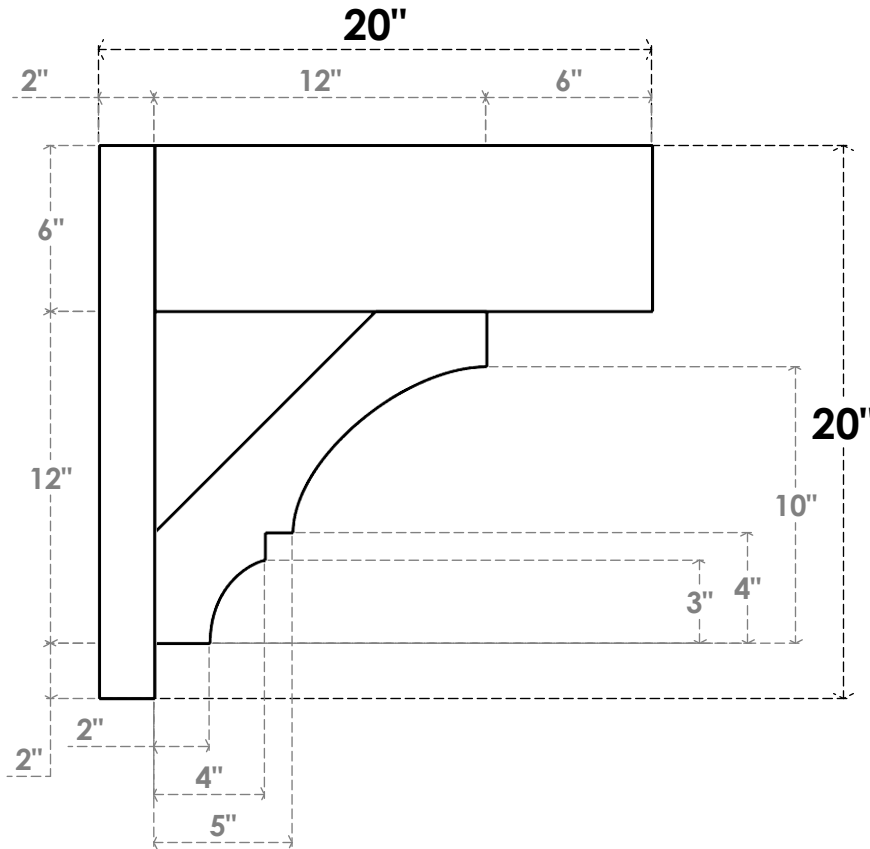

ITEM NUMBER: OUTUROC060X080X20000X20000X060X020X060BOA44RCPR

6"W TOP X 8"W BACK X 20"D X 20"H X 6"T TOP X 2"T BACK TIMBERTHANE ROUGH CEDAR BALBOA FAUX WOOD OPEN OUTLOOKER, BLOCK TOP AND BACK, 6"W CLOSED BRACE, PRIMED TAN

SIDE PROFILE

FRONT PROFILE

ISOMETRIC

GENERATED DATE : 07/05/2023

EKENA MILLWORK
2300 WEST MAIN ST.
CLARKSVILLE, TX 75426
TOLL FREE: 866-607-0453
WWW.EKENAMILLWORK.COM

NOTES

1. INSTALLATION TO BE COMPLETED IN ACCORDANCE WITH MANUFACTURER'S SPECIFICATIONS.
2. DRAWING MAY NOT BE TO SCALE
3. THIS DRAWING IS INTENDED FOR DESIGN AND PLANNING PURPOSES ONLY.
4. ALL INFORMATION CONTAINED HEREIN WAS CURRENT AT THE TIME OF DEVELOPMENT BUT MUST BE REVIEWED AND APPROVED BY THE PRODUCT MANUFACTURER TO BE CONSIDERED ACCURATE.
5. TIMBERTHANE ARCHITECTURAL PRODUCTS ARE MADE FROM HIGH DENSITY URETHANE AND COME FACTORY PRIMED