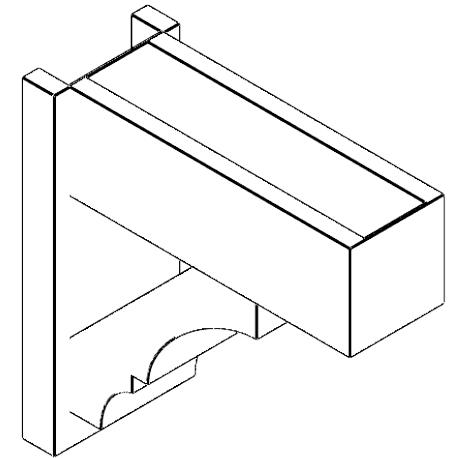

ITEM NUMBER: OUTUROC060X080X20000X20000X060X020X060BOA44RCPR

6"W TOP X 8"W BACK X 20"D X 20"H X 6"T TOP X 2"T BACK TIMBERTHANE ROUGH CEDAR BALBOA FAUX WOOD OPEN OUTLOOKER, BLOCK TOP AND BACK, 6"W CLOSED BRACE, PRIMED TAN

SIDE PROFILE

FRONT PROFILE

ISOMETRIC

GENERATED DATE : 07/05/2023

EKENA MILLWORK
2300 WEST MAIN ST.
CLARKSVILLE, TX 75426
TOLL FREE: 866-607-0453
WWW.EKENAMILLWORK.COM

NOTES

1. INSTALLATION TO BE COMPLETED IN ACCORDANCE WITH MANUFACTURER'S SPECIFICATIONS.
2. DRAWING MAY NOT BE TO SCALE
3. THIS DRAWING IS INTENDED FOR DESIGN AND PLANNING PURPOSES ONLY.
4. ALL INFORMATION CONTAINED HEREIN WAS CURRENT AT THE TIME OF DEVELOPMENT BUT MUST BE REVIEWED AND APPROVED BY THE PRODUCT MANUFACTURER TO BE CONSIDERED ACCURATE.
5. TIMBERTHANE ARCHITECTURAL PRODUCTS ARE MADE FROM HIGH DENSITY URETHANE AND COME FACTORY PRIMED