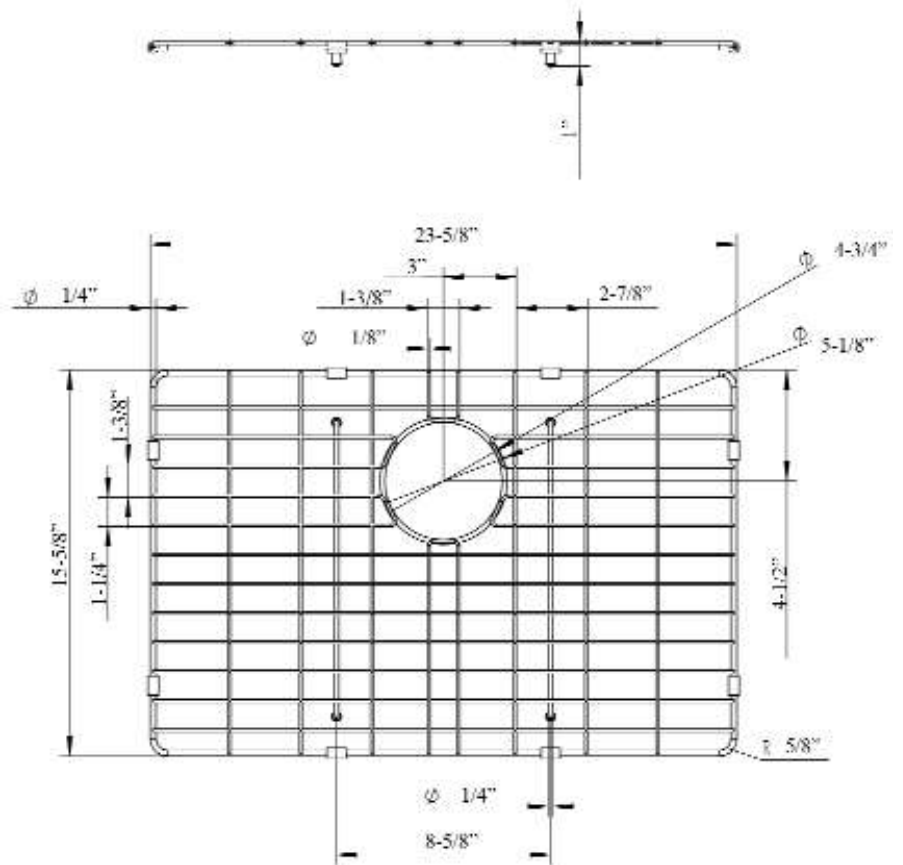

## Features:

- ▶ Fits bottom of FSSSB2002 farmer sink
- ▶ Rubber Feet Covers Included

## Finishes:

**SS** Stainless Steel

W: 23-<sup>5</sup>/<sub>8</sub>"  
D: 15-<sup>5</sup>/<sub>8</sub>"  
H: 1"

Drain Hole : 4-<sup>3</sup>/<sub>4</sub>"

Dimensions and specifications subject to change without notice.