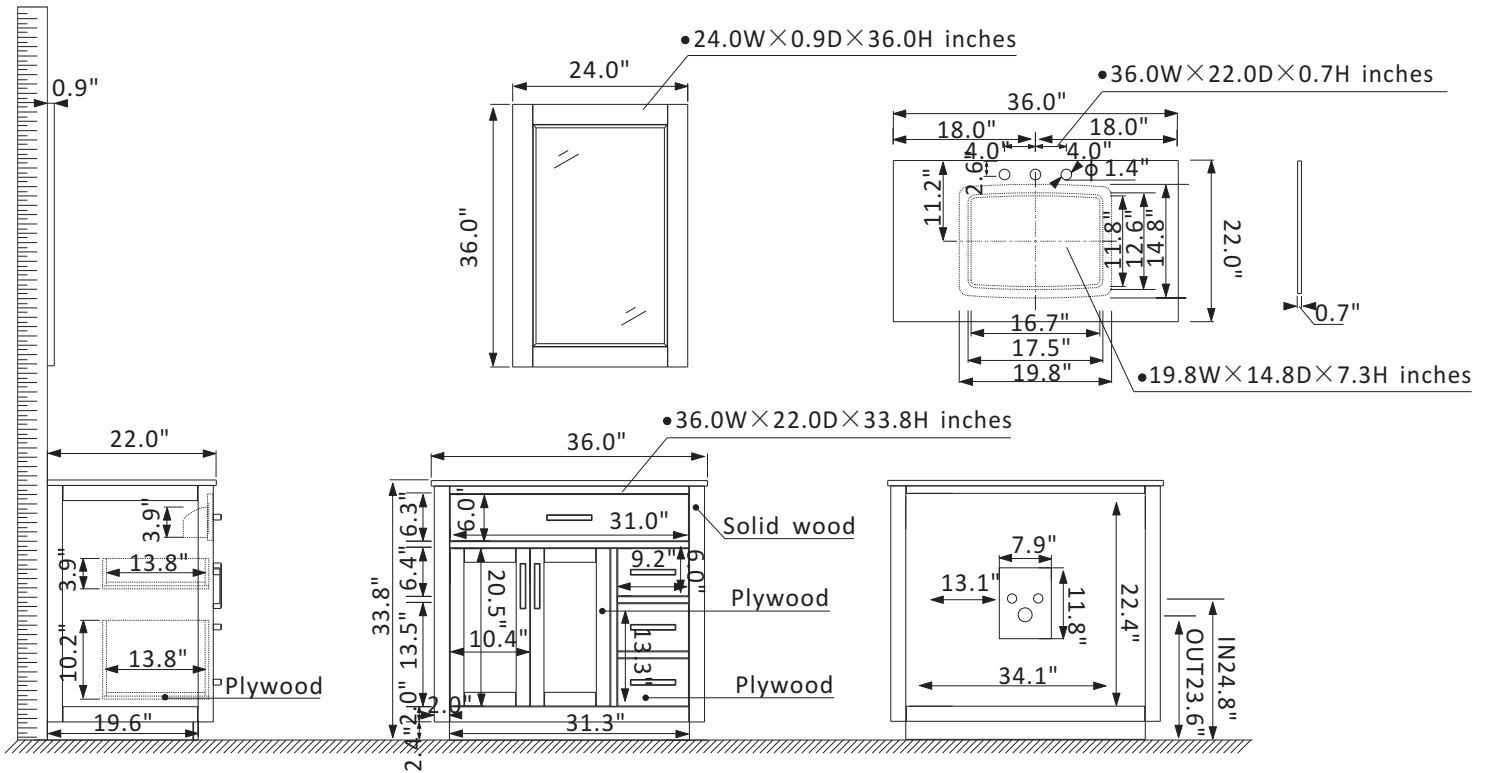

Vanity Collection

Features

Construction: Solid wood / plywood

Finish: White, Gray or Royal Blue Finish

Countertop: Natural Carrara white marble

Sink: Rectangular, undermount ceramic basin with overflow included

Faucet: Countertop pre-drilled for 8" wide faucet hole

Door/Drawer: 1 flip-down drawer on top, 1 soft-closing drawer and 1 dual soft-closing door on right, two soft-closing doors

Mirror: Single matching, framed mirror