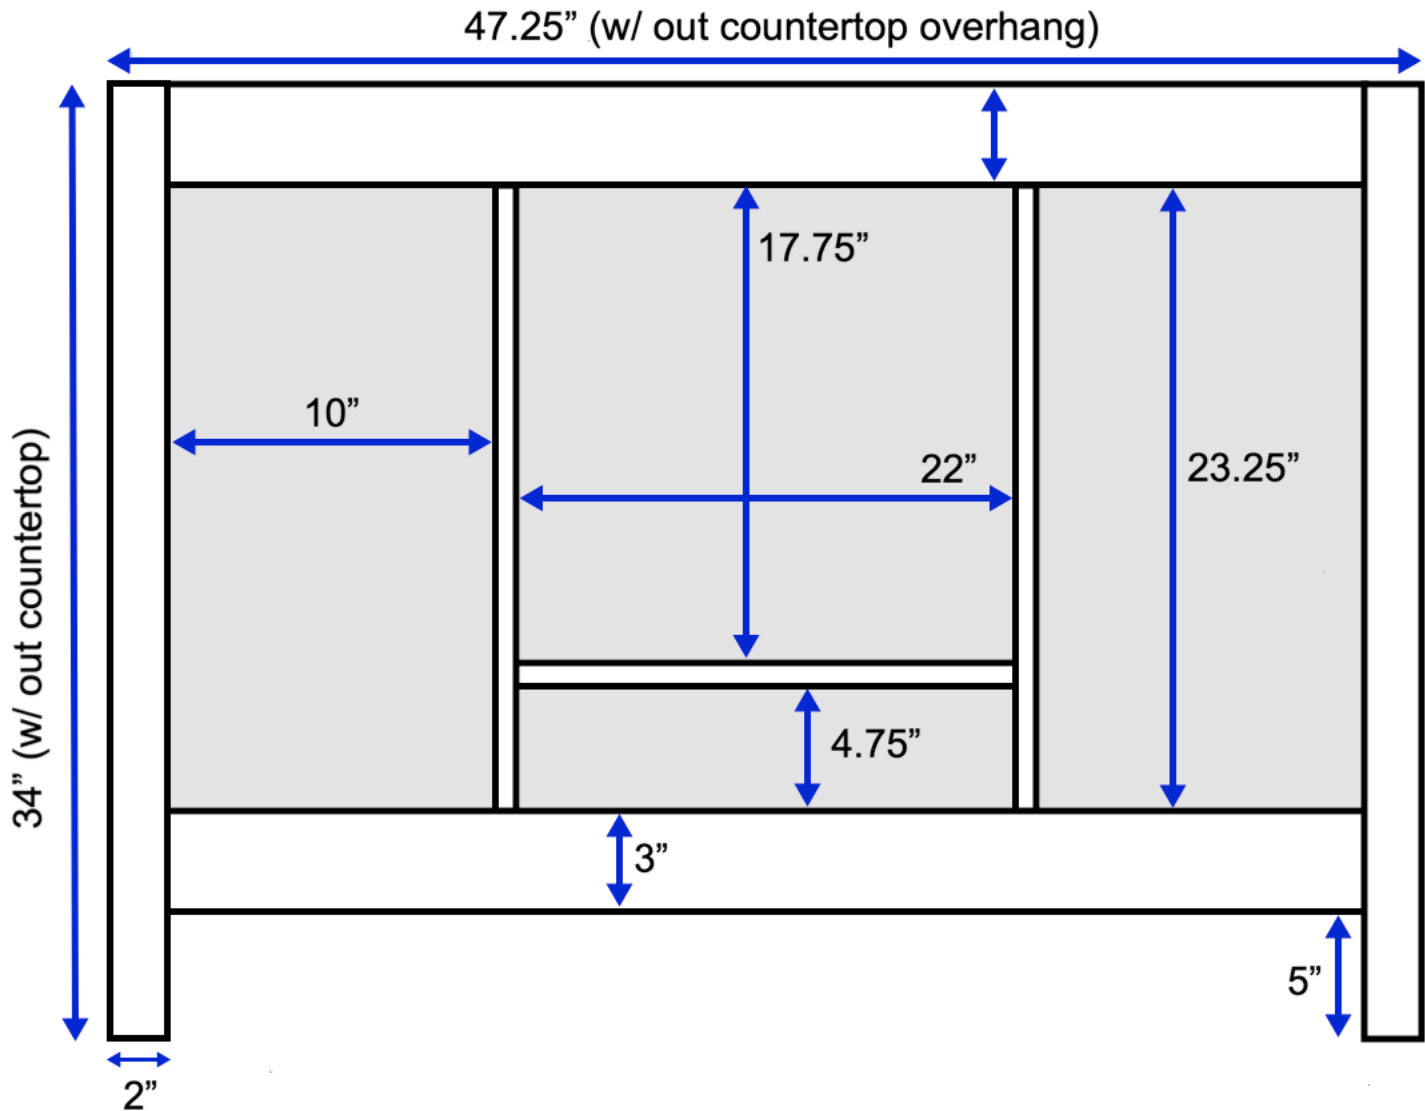

48-inch Bath Vanity (Back View)

All measurements are approximate and rounded to the nearest quarter inch.
Please allow for a slight margin of error.