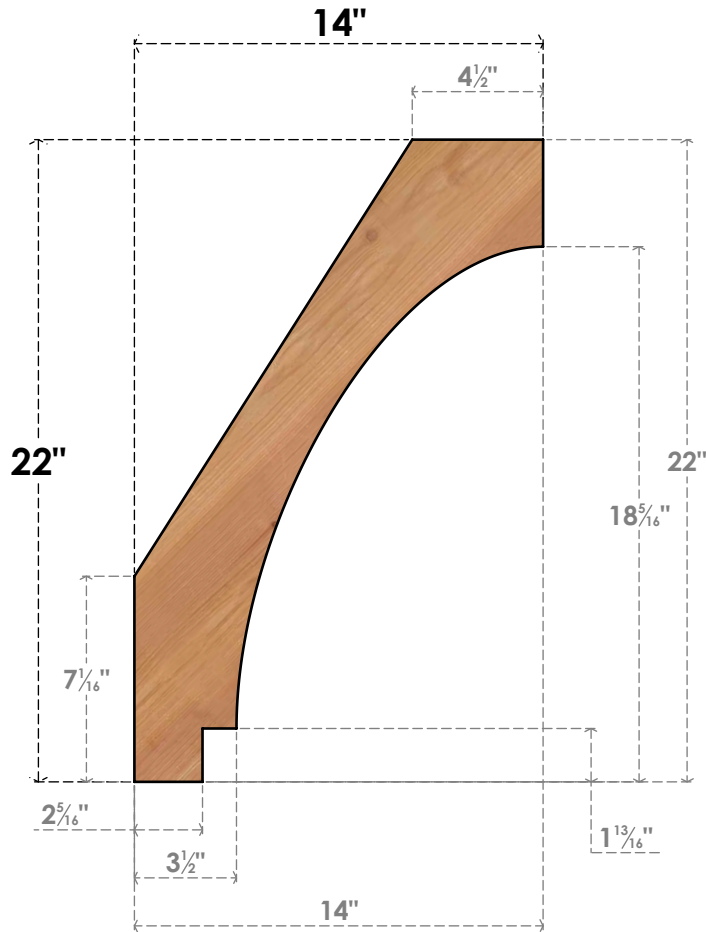

# BRC06X14X22IMP00SWR

5 1/2"W X 14"D X 22"H IMPERIAL SMOOTH BRACE, WESTERN RED CEDAR

**SIDE**

**FRONT**

EKENA MILLWORK  
 2300 WEST MAIN ST.  
 CLARKSVILLE, TX 75426  
 TOLL FREE: 866-607-0453  
 WWW.EKENAMILLWORK.COM