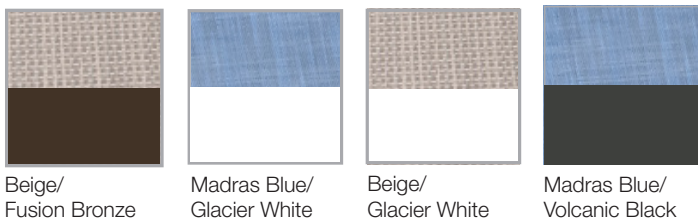

Product Description	Reference Number	Color	UPC Code 014306	Pack Weight Each (lbs.)	Master Pack	Master Pack Volume (cu. ft)	
Sunset Stacking Armchair	UT646599	Cognac/Fusion Bronze	946641	14.13	16	58.58	
	UT664599	Cognac/Fusion Bronze	946641	13.97	4	20.44	
	UT646288	Solid Gray/Volcanic Black	946627	14.13	16	58.58	
	UT664288	Solid Gray/Volcanic Black	946627	13.97	4	20.44	
	UT646289	Solid Gray/Platinum Gray	946634	14.13	16	58.58	
	UT664289	Solid Gray/Platinum Gray	946634	13.97	4	20.44	
	UT646096	White/Glacier White	946610	14.13	16	58.58	
	UT664096	White/Glacier White	946610	13.97	4	20.44	
	UT007599	Beige/Fusion Bronze	946597	14.13	16	58.58	
	UT070599	Beige/Fusion Bronze	946597	13.97	4	20.44	
	UT007096	Madras Blue/Glacier Wh	946573	14.13	16	58.58	
	UT070096	Madras Blue/Glacier Wh	946573	13.97	4	20.44	
	UT011096	Beige/Glacier Wh	946603	14.13	16	58.58	
	UT111096	Beige/Glacier Wh	946603	13.97	4	20.44	
	UT007288	Madras Blue/Vol Blk	946580	14.13	16	58.58	
	UT070288	Madras Blue/Vol Blk	946580	13.97	4	20.44	