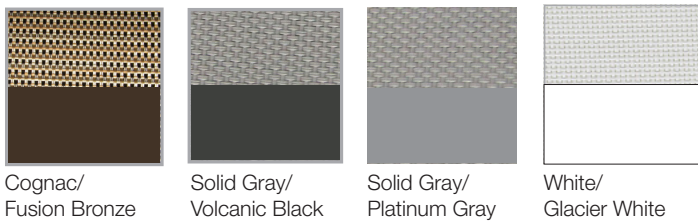

View Product

Overall Height:	35.0"
Overall Width:	23.9"
Overall Depth:	24.9"
Seat Height:	17.9"
Arm Height:	25.8"
Seat Depth:	16.9"
Seat Width:	17.7"
Unit Weight:	11.4 lbs

Sunset Stacking Armchair

Product Specifications

Product Description	Reference Number	Color	UPC Code 014306	Pack Weight Each (lbs.)	Master Pack	Master Pack Volume (cu. ft)	
Sunset Stacking Armchair	UT646599	Cognac/Fusion Bronze	946641	14.13	16	58.58	
	UT664599	Cognac/Fusion Bronze	946641	13.97	4	20.44	
	UT646288	Solid Gray/Volcanic Black	946627	14.13	16	58.58	
	UT664288	Solid Gray/Volcanic Black	946627	13.97	4	20.44	
	UT646289	Solid Gray/Platinum Gray	946634	14.13	16	58.58	
	UT664289	Solid Gray/Platinum Gray	946634	13.97	4	20.44	
	UT646096	White/Glacier White	946610	14.13	16	58.58	
	UT664096	White/Glacier White	946610	13.97	4	20.44	
	UT007599	Beige/Fusion Bronze	946597	14.13	16	58.58	
	UT070599	Beige/Fusion Bronze	946597	13.97	4	20.44	
	UT007096	Madras Blue/Glacier Wh	946573	14.13	16	58.58	
	UT070096	Madras Blue/Glacier Wh	946573	13.97	4	20.44	
	UT011096	Beige/Glacier Wh	946603	14.13	16	58.58	
	UT111096	Beige/Glacier Wh	946603	13.97	4	20.44	
	UT007288	Madras Blue/Vol Blk	946580	14.13	16	58.58	
	UT070288	Madras Blue/Vol Blk	946580	13.97	4	20.44	

- Rated to 300 pounds.
- Meets ASTM B performance standards for commercial use.
- Made of Grosfillex proprietary technopolymer with Air Molding Technology(AMT) to provide weather resistance and durability with the strength of metal.
- Contemporary cast metal design without the cost.
- Rust and U.V. resistant - easy to clean and maintain.
- Microban® anti-microbial treatment slings to resist mold & mildew. Microban® is a registered trademark of Microban International, Ltd.
- Stacks for easy storage.
- Nylon foot pads for wear resistance on hard deck surfaces.