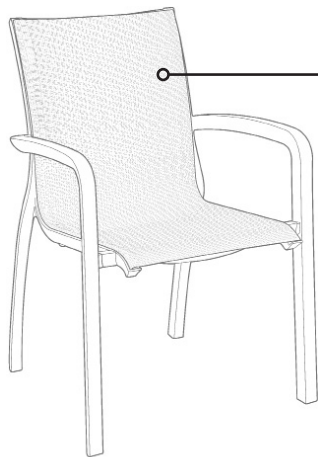

View Product

Overall Height:	35.0"
Overall Width:	23.9"
Overall Depth:	24.9"
Seat Height:	17.9"
Arm Height:	25.8"
Seat Depth:	16.9"
Seat Width:	17.7"
Unit Weight:	11.4 lbs

Sunset Stacking Armchair

Product Specifications

Product Description	Reference Number	Color	UPC Code 014306	Pack Weight Each (lbs.)	Master Pack	Master Pack Volume (cu. ft)	
Sunset Stacking Armchair	UT646599	Cognac/Fusion Bronze	946641	14.13	16	58.58	
	UT664599	Cognac/Fusion Bronze	946641	13.97	4	20.44	
	UT646288	Solid Gray/Volcanic Black	946627	14.13	16	58.58	
	UT664288	Solid Gray/Volcanic Black	946627	13.97	4	20.44	
	UT646289	Solid Gray/Platinum Gray	946634	14.13	16	58.58	
	UT664289	Solid Gray/Platinum Gray	946634	13.97	4	20.44	
	UT646096	White/Glacier White	946610	14.13	16	58.58	
	UT664096	White/Glacier White	946610	13.97	4	20.44	
	UT007599	Beige/Fusion Bronze	946597	14.13	16	58.58	
	UT070599	Beige/Fusion Bronze	946597	13.97	4	20.44	
	UT007096	Madras Blue/Glacier Wh	946573	14.13	16	58.58	
	UT070096	Madras Blue/Glacier Wh	946573	13.97	4	20.44	
	UT011096	Beige/Glacier Wh	946603	14.13	16	58.58	
	UT111096	Beige/Glacier Wh	946603	13.97	4	20.44	
	UT007288	Madras Blue/Vol Blk	946580	14.13	16	58.58	
	UT070288	Madras Blue/Vol Blk	946580	13.97	4	20.44	

Contemporary cast metal look without the cost or weight! The Sunset armchair is rust and UV resistant, perfect for poolside use.

Spare Parts

x6 Standard Screws

Sling Hardware Kit USSP0324

Footpads USSP0280