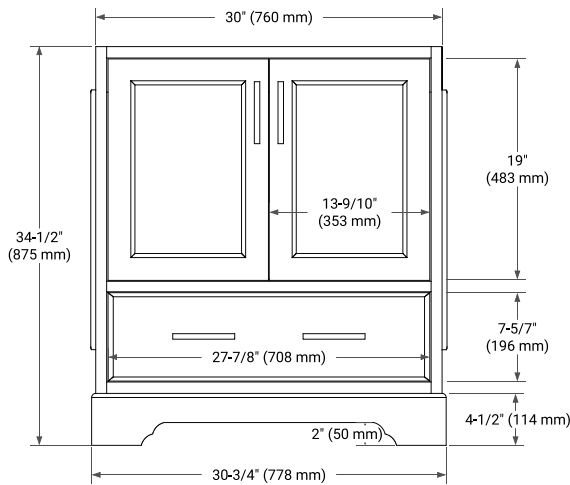

30" SINGLE SINK BASE CABINET

BASE CABINET DIMENSIONS

30" W x 21.5" D x 34.5" H

FEATURES

- Solid wood frame & plywood panels
- Dovetail drawers and joints
- Soft closing doors & drawers

HARDWARE FINISHES*

Brushed Nickel   Satin Brass   Matte Black   Polished Chrome

*Hardware comes preinstalled with the illustrated option. Other finishes are available on our online store if you prefer a different one.

AVAILABLE COLORS

White   Grey   Midnight Blue

FRONT VIEW

SIDE VIEW

PLAN VIEW