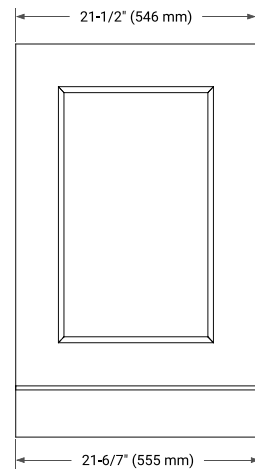

30" SINGLE SINK BASE CABINET

BASE CABINET DIMENSIONS

30" W x 21.5" D x 34.5" H

FEATURES

- Solid wood frame & plywood panels
- Dovetail drawers and joints
- Soft closing doors & drawers

HARDWARE FINISHES*

Brushed Nickel   Satin Brass   Matte Black   Polished Chrome

*Hardware comes preinstalled with the illustrated option. Other finishes are available on our online store if you prefer a different one.

AVAILABLE COLORS

White   Grey   Midnight Blue

FRONT VIEW

SIDE VIEW

PLAN VIEW