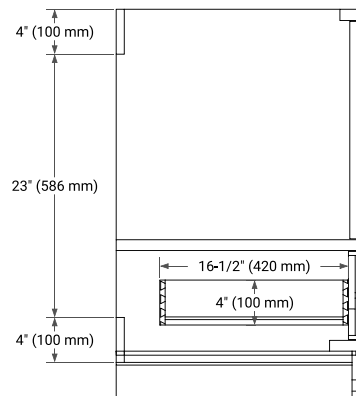

30" SINGLE SINK BASE CABINET

BASE CABINET DIMENSIONS

30" W x 21.5" D x 34.5" H

FEATURES

- Solid wood frame & plywood panels
- Dovetail drawers and joints
- Soft closing doors & drawers

HARDWARE FINISHES*

Brushed Nickel Satin Brass Matte Black Polished Chrome

31" SINGLE RECTANGLE SINK COUNTERTOP WITH 1.5 IN. THICKNESS

OVERALL DIMENSIONS

30.5" W x 22" D x 1.5" H

COUNTERTOP OPTIONS

Carrara Marble

White Quartz

FEATURES

- Solid countertop with mitered edges & seams
- Undermount white rectangular sink
- Pre-drilled for 8" widespread faucet

INCLUDED

- Countertop
- Matching Backsplash
- Rectangle Sink

COUNTERTOP PLAN VIEW

EDGE SIDE VIEW

THREE DIMENSIONAL COUNTERTOP VIEW