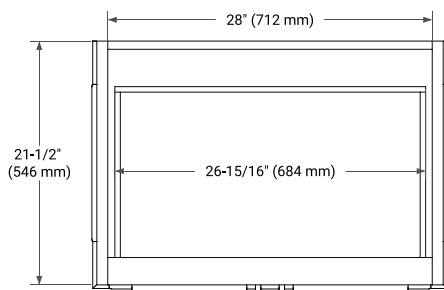

30" SINGLE SINK BASE CABINET

BASE CABINET DIMENSIONS

30" W x 21.5" D x 34.5" H

FEATURES

- Solid wood frame & plywood panels
- Dovetail drawers and joints
- Soft closing doors & drawers

HARDWARE FINISHES*

Brushed Nickel Satin Brass Matte Black Polished Chrome

31" SINGLE RECTANGLE SINK COUNTERTOP WITH 1.5 IN. THICKNESS

OVERALL DIMENSIONS

30.5" W x 22" D x 1.5" H

COUNTERTOP OPTIONS

Carrara Marble

White Quartz

FEATURES

- Solid countertop with mitered edges & seams
- Undermount white rectangular sink
- Pre-drilled for 8" widespread faucet

INCLUDED

- Countertop
- Matching Backsplash
- Rectangle Sink

COUNTERTOP PLAN VIEW

EDGE SIDE VIEW

THREE DIMENSIONAL COUNTERTOP VIEW