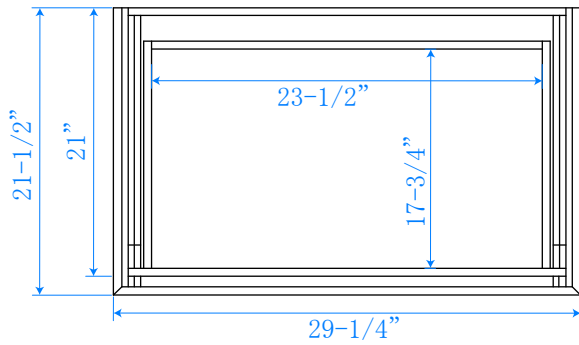

WYNDHAM COLLECTION

TOP VIEW OF VANITY CABINET

*Note: All Measurements are $\pm 1/4$ "

WC-2020-30