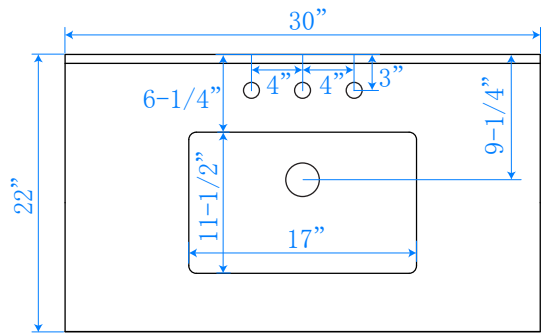

WYNDHAM COLLECTION

TOP VIEW OF VANITY CABINET

*Note: All Measurements are $\pm 1/4$ "

WC-2020-30