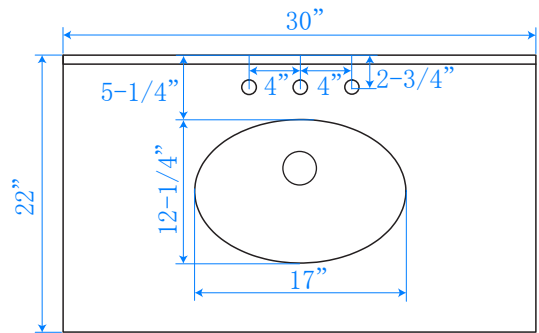

WYNDHAM COLLECTION

TOP VIEW OF VANITY CABINET

*Note: All Measurements are $\pm 1/4$ "

WC-2020-30