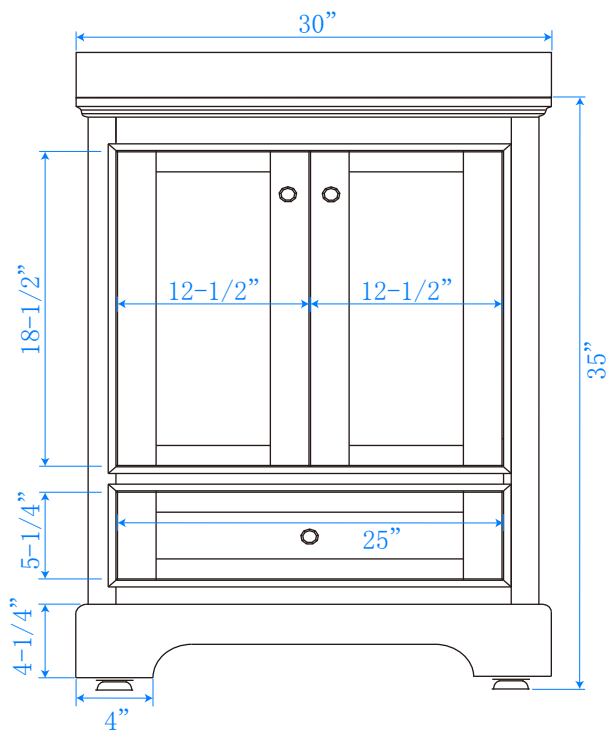

WYNDHAM COLLECTION

TOP VIEW OF VANITY CABINET

*Note: All Measurements are $\pm 1/4$ "

WC-2020-30