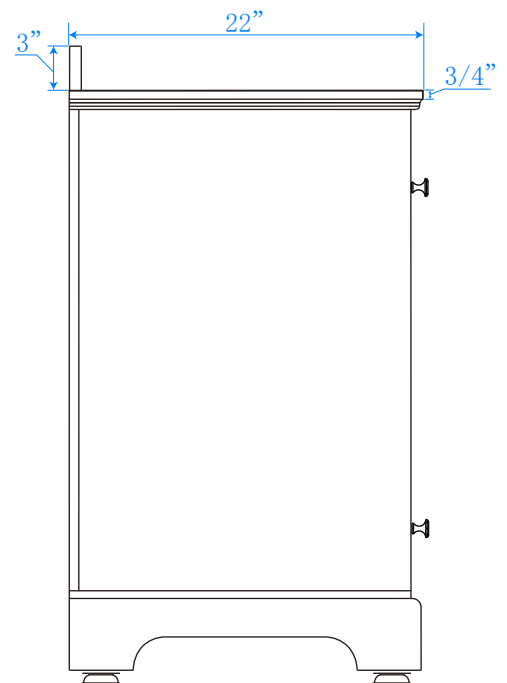

WYNDHAM COLLECTION

TOP VIEW OF VANITY CABINET

*Note: All Measurements are $\pm 1/4$ "

WC-2020-30