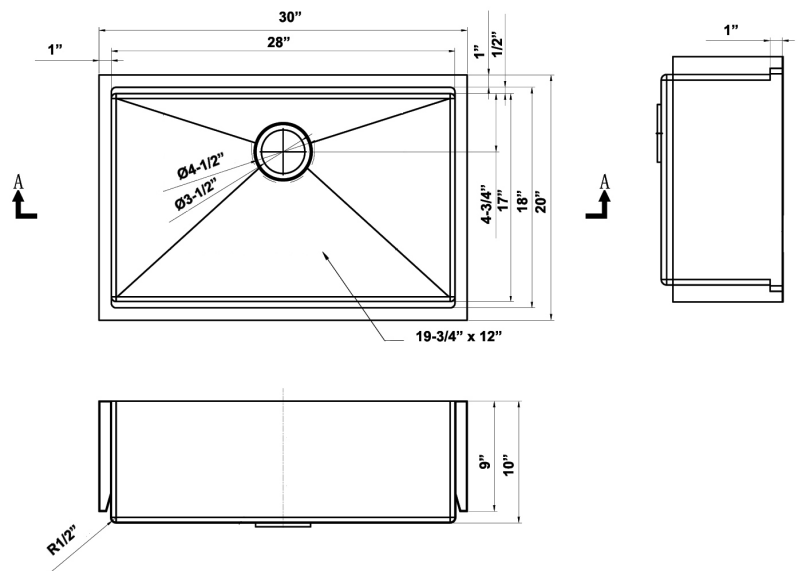

# 30" BAILEY SINGLE BOWL LEDGE FARM SINK

Cat. No  
FSSSB2042L-SS

W: 30"  
D: 20"  
H: 9" apront front, 10-1/4" overall

**\*Please do NOT cut hole without template or actual product.**

### Interior Dimensions:

Basin Interior: 28" W x 18"D  
Basin Depth: 10"  
Exterior rim to center drain: 6-1/2"  
Interior rim to center drain: 5-1/2"

### Features:

- ▶ Single bowl farmer sink with ledge
- ▶ Solid 16 gauge, 304 grade metal construction
- ▶ Tight radius corners
- ▶ Easy maintenance with matte finish
- ▶ Template included
- ▶ Insulated for sound reduction
- ▶ Rim width is 1"
- ▶ Drain is 3-1/2"
- ▶ Wire grid available to purchase separately, **FSSSB2042L-Wire**

Dimensions of fixture are nominal and may vary within the range of tolerances established by ANSI Standard A112.19.2. Dimensions and specifications subject to change without notice.