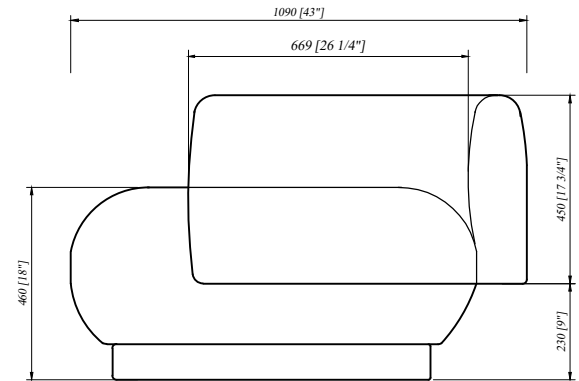

3 Pillows Included
(Feather inside)

	APPROVAL BY	DESIGNED BY	DRAWN BY	SIZE	DATE	10/10/2023	APPROVED BY CUSTOMER							
				2605W x 1090D x 680H(mm)	SCALE	15								
				DRAWING NAME	PAGE	1/1								
				AT10211-ORB-WKL - Bond Sofa	CODE		Revise	①	2	3	4	5	6	7