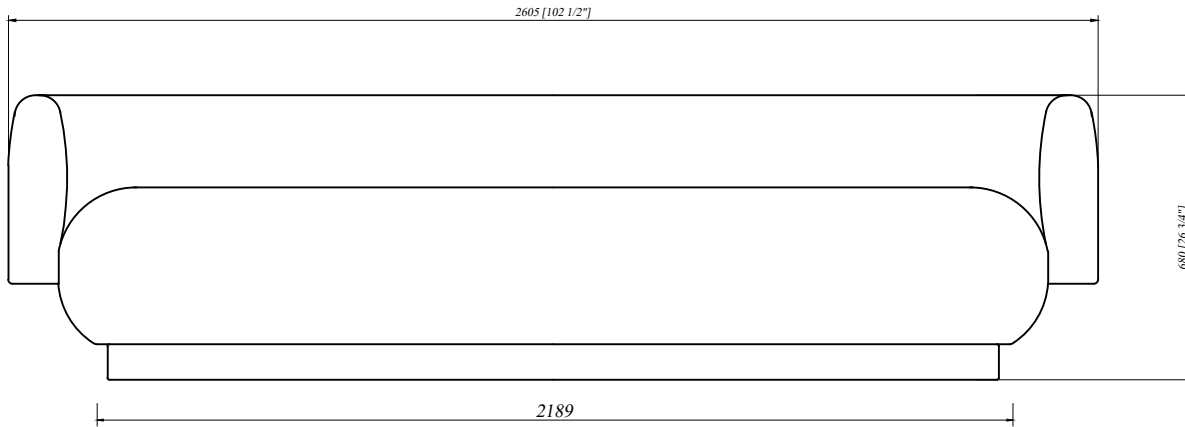

3 Pillows Included
(Feather inside)

	APPROVAL BY	DESIGNED BY	DRAWN BY	SIZE	DATE	10/10/2023	APPROVED BY CUSTOMER							
				2605W x 1090D x 680H(mm)	SCALE	15								
				DRAWING NAME	PAGE	1/1								
				AT10211-ORB-WKL - Bond Sofa	CODE		Revise	①	2	3	4	5	6	7