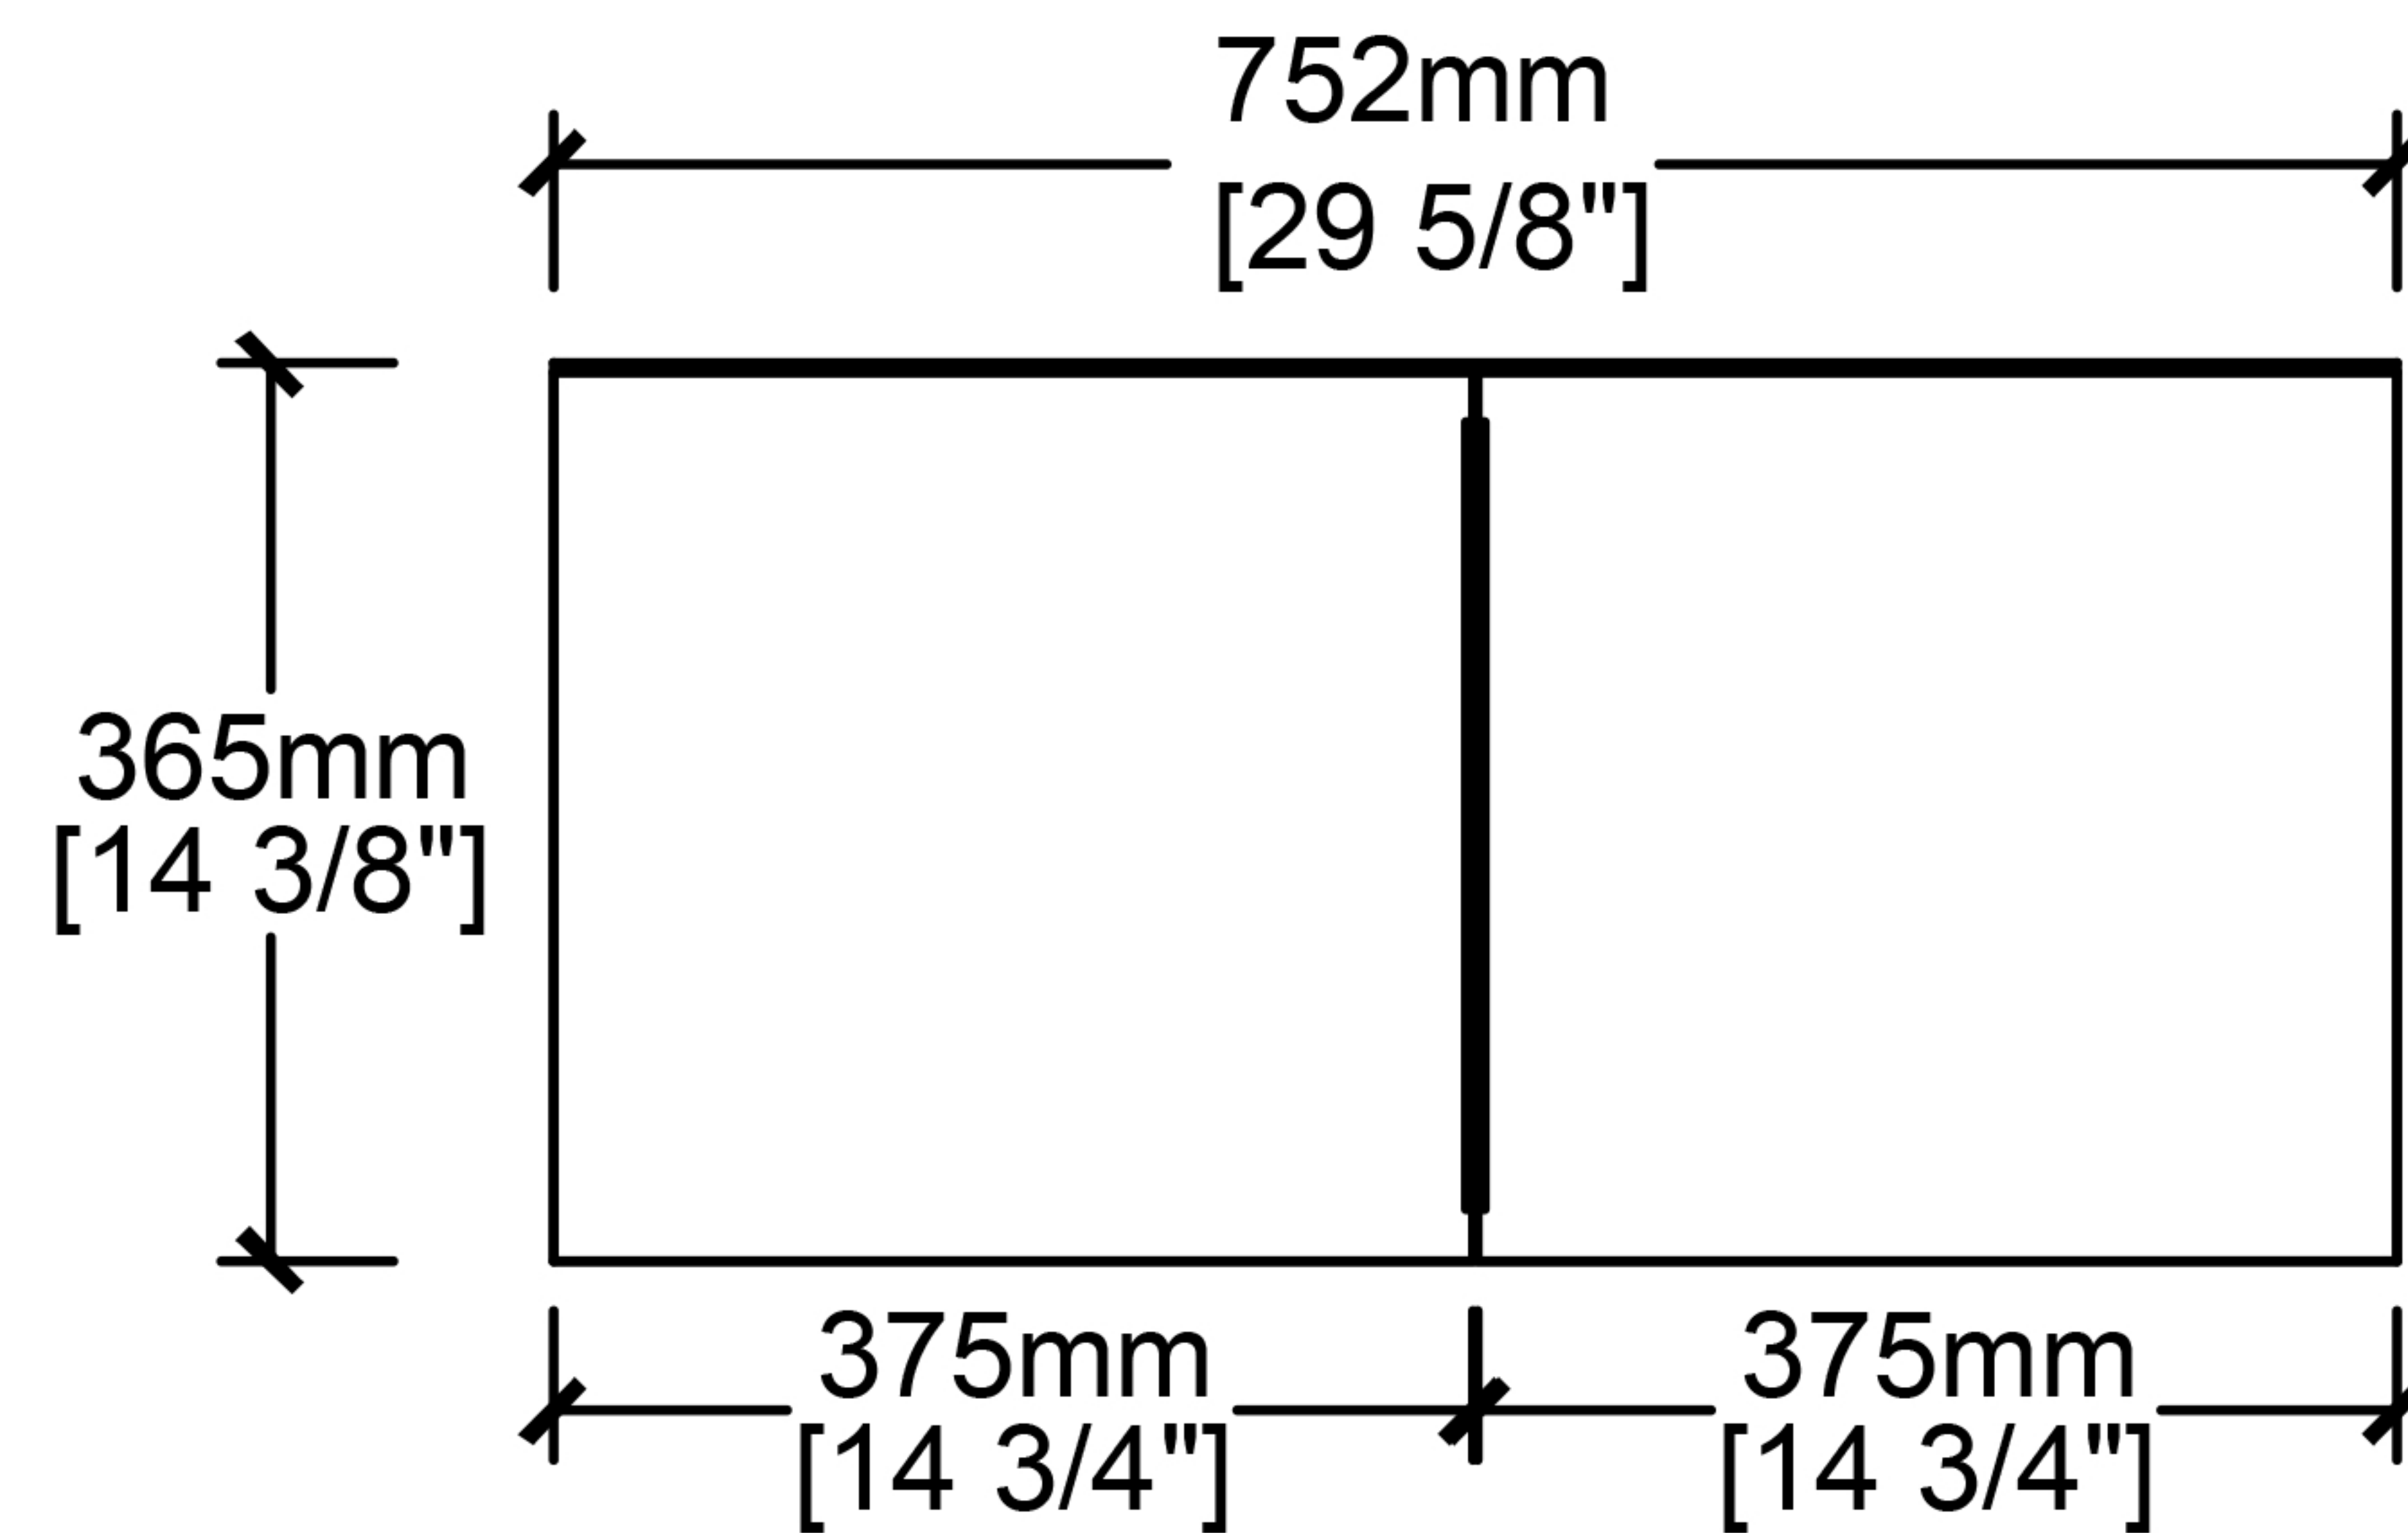

# CB-MC-30-2056

## Vanity Base

Front View

Side View

Top view

Rear View

# CB-MC-30-2056-L

## Vanity Top