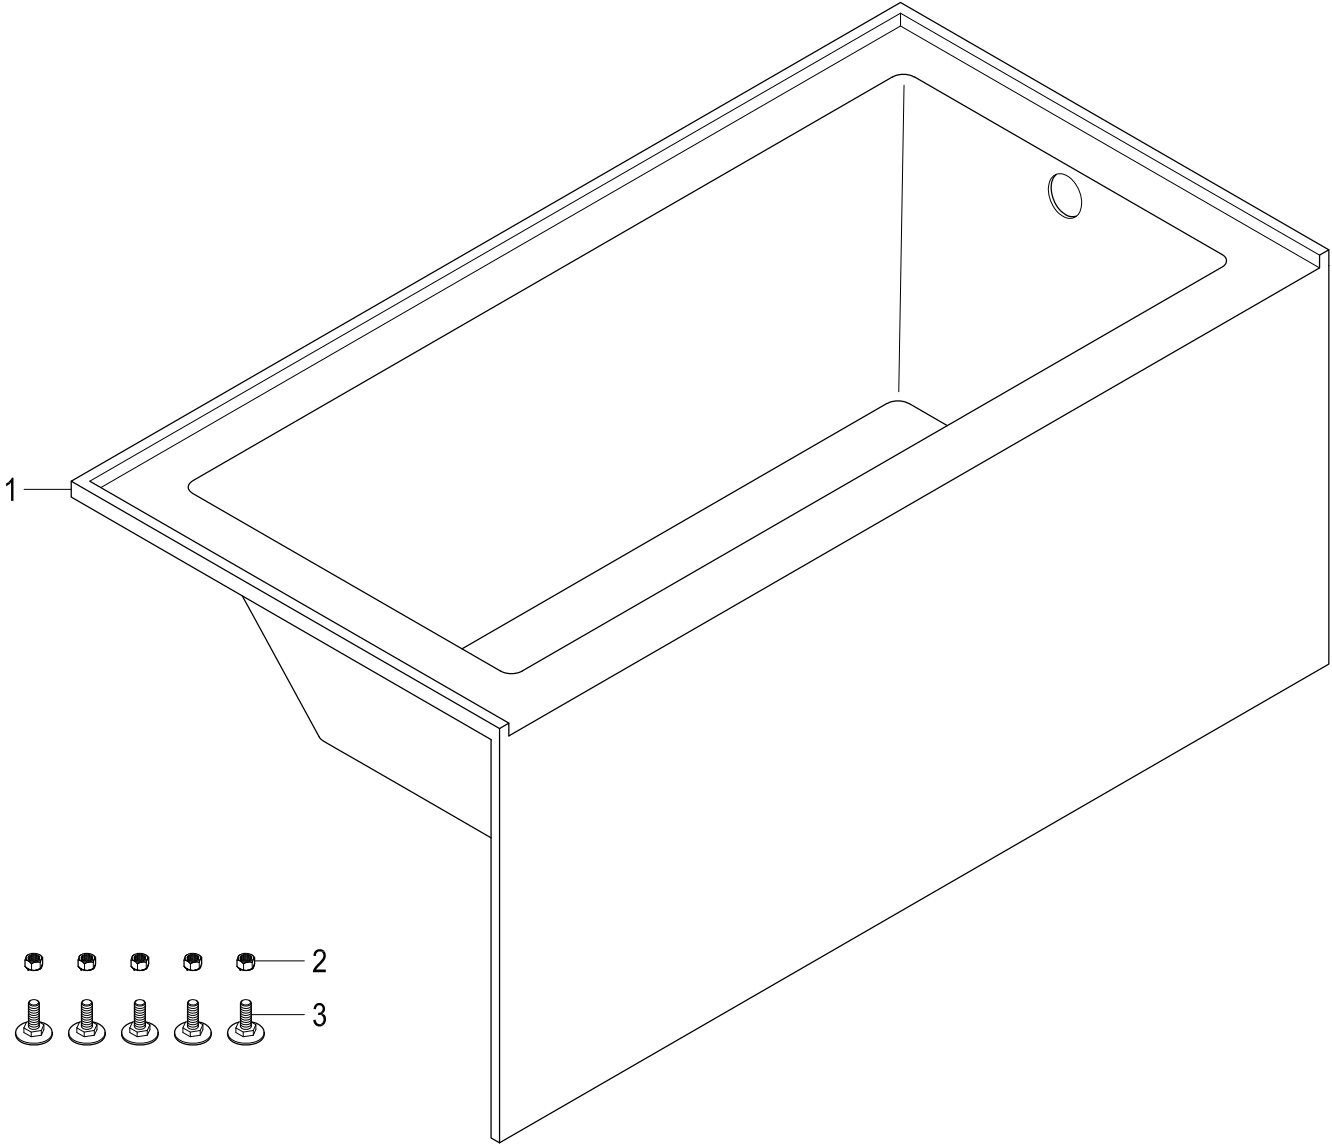

# CVTAP603222R1,7,8

60" Acrylic Alcove Tub with Right Hand Drain Hole

Part #	QTY
1.	1
2.	5
3.	5

# CVTAP603222R1,7,8

21" Tub Waste & Overflow with Tip Toe Drain, 20 Gauge

Part #	QTY
1.	2
2.	1
3.	1
4.	1
5.	2
6.	2
7.	1
8.	1
9.	1
10.	1
11.	1
12.	1
13.	1
14.	1