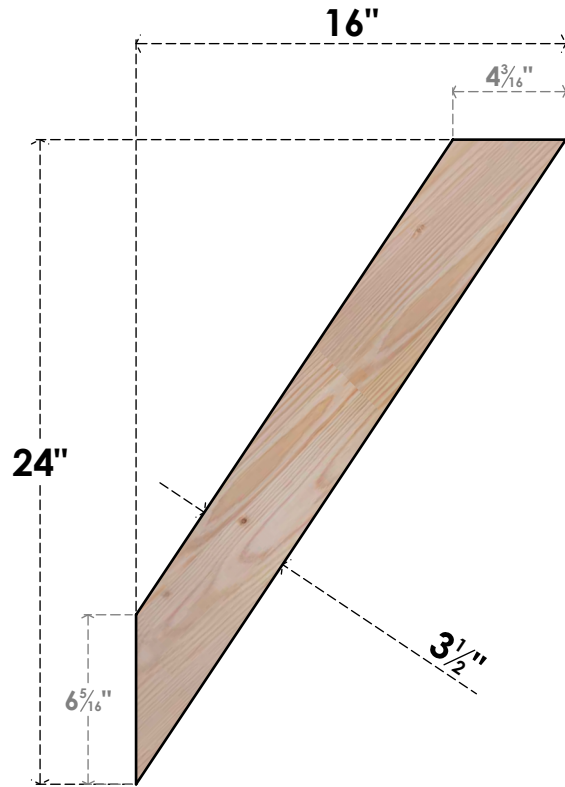

BRC04X16X24TRA00SDF

3 1/2"W X 16"D X 24"H TRADITIONAL SMOOTH BRACE, DOUGLAS FIR

SIDE

FRONT

EKENA MILLWORK
 2300 WEST MAIN ST.
 CLARKSVILLE, TX 75426
 TOLL FREE: 866-607-0453
 WWW.EKENAMILLWORK.COM

NOTES

1. INSTALLATION TO BE COMPLETED IN ACCORDANCE WITH MANUFACTURER'S SPECIFICATIONS.
2. DRAWING MAY NOT BE TO SCALE
3. THIS DRAWING IS INTENDED FOR DESIGN AND PLANNING PURPOSES ONLY.
4. ALL INFORMATION CONTAINED HEREIN WAS CURRENT AT THE TIME OF DEVELOPMENT BUT MUST BE REVIEWED AND APPROVED BY THE PRODUCT MANUFACTURER TO BE CONSIDERED ACCURATE.
5. PRODUCTS ARE NOT KILN DRIED. THIS ITEM IS UNIQUE AND WILL CONTAIN THE NATURAL VARIATIONS THAT THE WOOD SPECIES OFFERS. THIS MAY RESULT IN VARIATIONS UP TO 1/4"