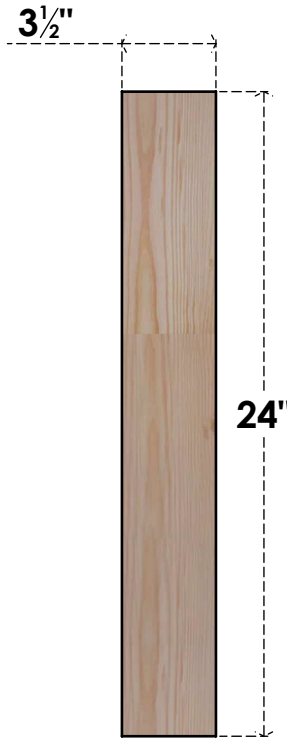

BRC04X16X24TRA00SDF

3 1/2"W X 16"D X 24"H TRADITIONAL SMOOTH BRACE, DOUGLAS FIR

SIDE

FRONT

EKENA MILLWORK
 2300 WEST MAIN ST.
 CLARKSVILLE, TX 75426
 TOLL FREE: 866-607-0453
 WWW.EKENAMILLWORK.COM

NOTES

1. INSTALLATION TO BE COMPLETED IN ACCORDANCE WITH MANUFACTURER'S SPECIFICATIONS.
2. DRAWING MAY NOT BE TO SCALE
3. THIS DRAWING IS INTENDED FOR DESIGN AND PLANNING PURPOSES ONLY.
4. ALL INFORMATION CONTAINED HEREIN WAS CURRENT AT THE TIME OF DEVELOPMENT BUT MUST BE REVIEWED AND APPROVED BY THE PRODUCT MANUFACTURER TO BE CONSIDERED ACCURATE.
5. PRODUCTS ARE NOT KILN DRIED. THIS ITEM IS UNIQUE AND WILL CONTAIN THE NATURAL VARIATIONS THAT THE WOOD SPECIES OFFERS. THIS MAY RESULT IN VARIATIONS UP TO 1/4"