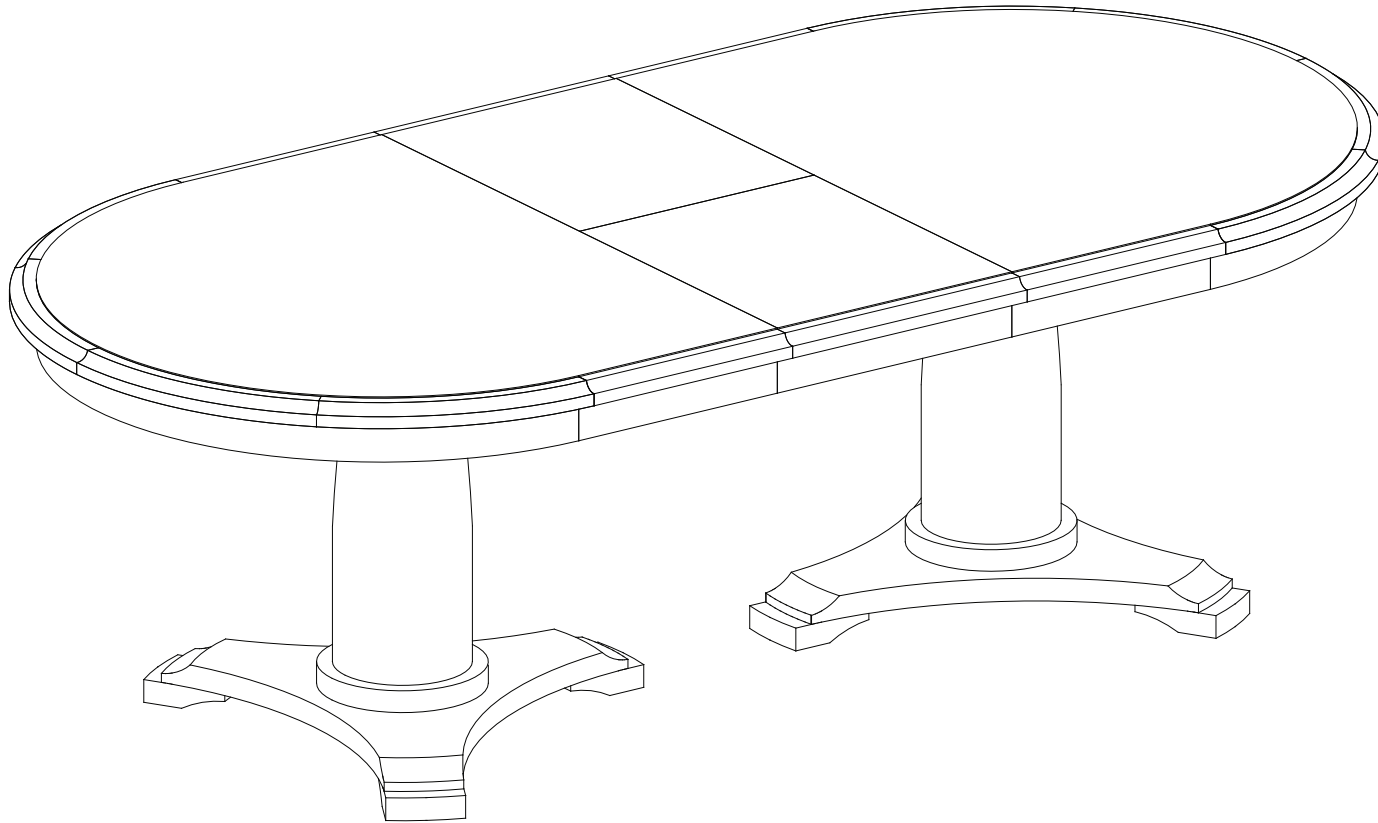

MOE'S

home collection

ASSEMBLY INSTRUCTIONS

JAMIE EXTENSION DINING TABLE VINTAGE BROWN

UT-1008 - 03 - 0

THANK YOU FOR YOUR PURCHASE!

PARTS AND HARDWARE.

1. BODY x 1 	2. LEG x 2 	3. SUPPORT LEG x 2 
A. LONG BOLT x 8 	B. SHORT BOLT x 8 	C. SPRING WASHER x 16 
D. FLAT WASHER x 16 	E. ALLEN KEY M4 x 1 	

STEP 1.

STEP 2.

STEP 3.

NOTES.

Thank you for purchasing this quality product! Be sure to check all packing material carefully for small part that may have come loose inside the carton during shipping.

CAUTION: The item is heavy, assembly should be performed by two people.