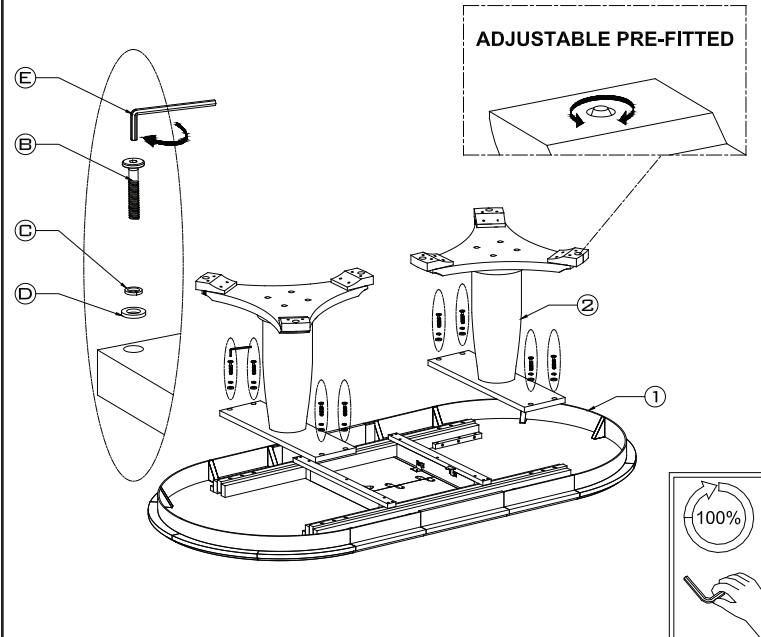

MOE'S

home collection

ASSEMBLY INSTRUCTIONS

JAMIE EXTENSION DINING TABLE VINTAGE BROWN

UT-1008 - 03 - 0

THANK YOU FOR YOUR PURCHASE!

PARTS AND HARDWARE.

1. BODY x 1 	2. LEG x 2 	3. SUPPORT LEG x 2 
A. LONG BOLT x 8 	B. SHORT BOLT x 8 	C. SPRING WASHER x 16 
D. FLAT WASHER x 16 	E. ALLEN KEY M4 x 1 	

STEP 1.

STEP 2.

STEP 3.

NOTES.

Thank you for purchasing this quality product! Be sure to check all packing material carefully for small part that may have come loose inside the carton during shipping.

CAUTION: The item is heavy, assembly should be performed by two people.