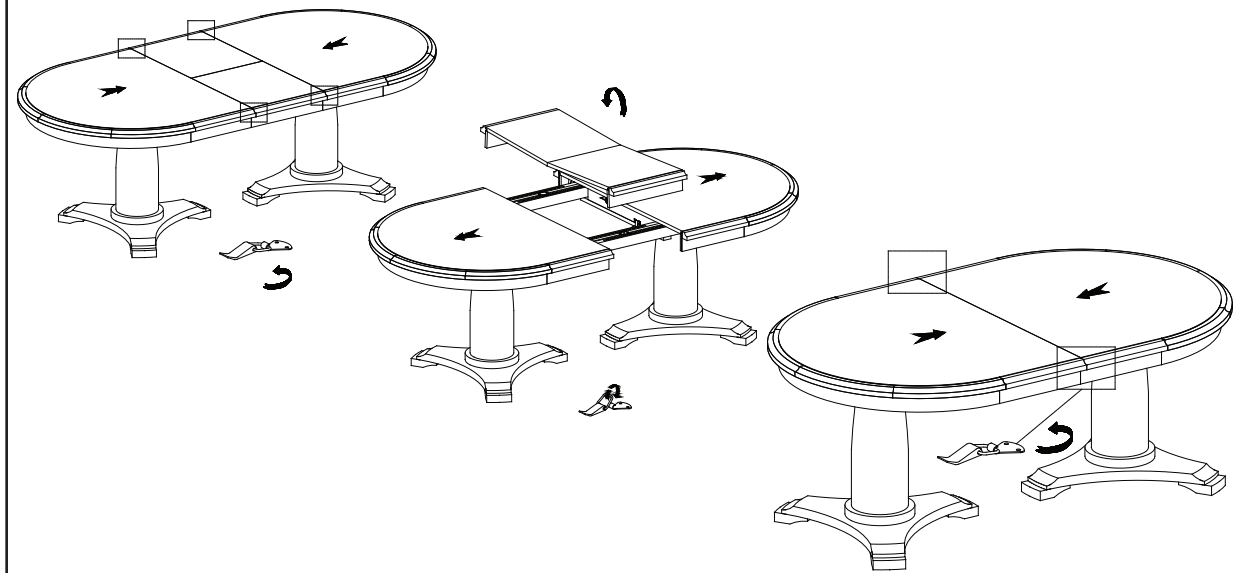

MOE'S

home collection

ASSEMBLY INSTRUCTIONS

JAMIE EXTENSION DINING TABLE VINTAGE BROWN

UT-1008 - 03 - 0

THANK YOU FOR YOUR PURCHASE!

PARTS AND HARDWARE.

1. BODY x 1 	2. LEG x 2 	3. SUPPORT LEG x 2 
A. LONG BOLT x 8 	B. SHORT BOLT x 8 	C. SPRING WASHER x 16 
D. FLAT WASHER x 16 	E. ALLEN KEY M4 x 1 	

STEP 1.

STEP 2.

STEP 3.

NOTES.

Thank you for purchasing this quality product! Be sure to check all packing material carefully for small part that may have come loose inside the carton during shipping.

CAUTION: The item is heavy, assembly should be performed by two people.