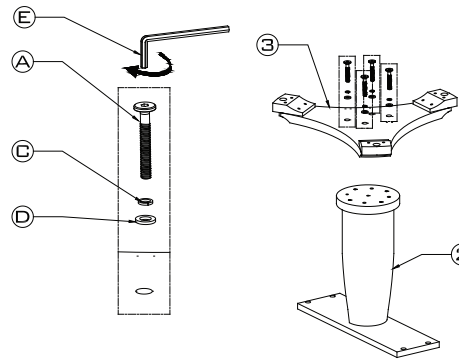

MOE'S

home collection

ASSEMBLY INSTRUCTIONS

JAMIE EXTENSION DINING TABLE VINTAGE BROWN

UT-1008 - 03 - 0

THANK YOU FOR YOUR PURCHASE!

PARTS AND HARDWARE.

1. BODY x 1 	2. LEG x 2 	3. SUPPORT LEG x 2 
A. LONG BOLT x 8 	B. SHORT BOLT x 8 	C. SPRING WASHER x 16 
D. FLAT WASHER x 16 	E. ALLEN KEY M4 x 1 	

STEP 1.

STEP 2.

STEP 3.

NOTES.

Thank you for purchasing this quality product! Be sure to check all packing material carefully for small part that may have come loose inside the carton during shipping.

CAUTION: The item is heavy, assembly should be performed by two people.