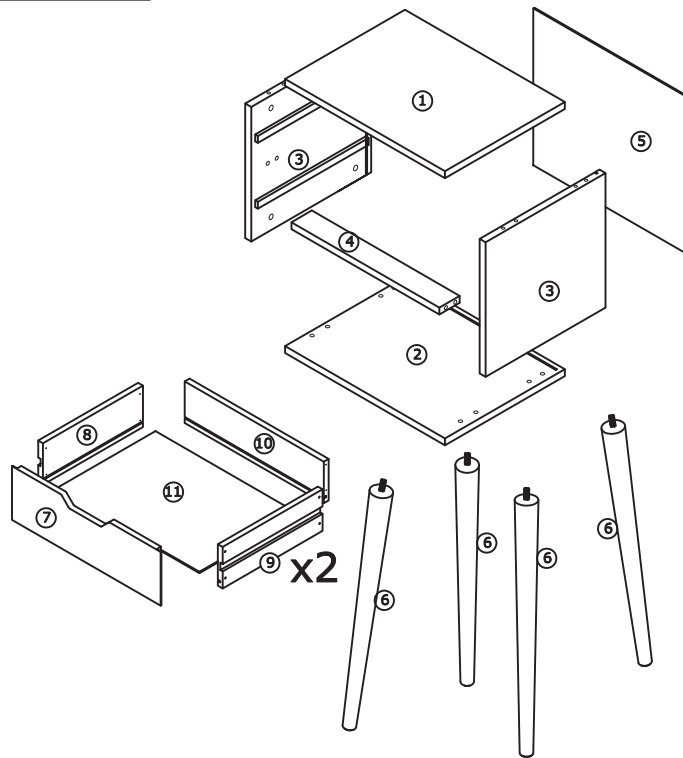

# You need

① 1 person is needed

② Take 20 minutes

Technical Specifications	
Material	MDF and solid wood
Max weight capacity	50lbs

# Hardware List

			
① 1PC	② 1PC	③ 2PCS	④ 1PC
			
⑤ 1PC	⑥ 4PCS	⑦ 2PCS	⑧ 2PCS
			
⑨ 2PCS	⑩ 2PCS	⑪ 2PCS	A 10PCS
			
B 10PCS	C 16PCS	D 10PCS	E 2PCS
			
F 2PCS			

PRODUCT ASSEMBLY

 Check the package contents before getting started !

STEP 1

		 Φ0.24x1.3inch		 Φ0.12x0.47inch
① 1PC	② 1PC	B 8PCS	E 1PC	F 1PC

PRODUCT ASSEMBLY

STEP 2

		 Φ0.31x1.18 inch		 Φ0.12x0.47inch
③ 2PCS	④ 1PC	D 10PCS	E 1PC	F 1PC
 Φ0.24x1.3inch				
B 2PCS				