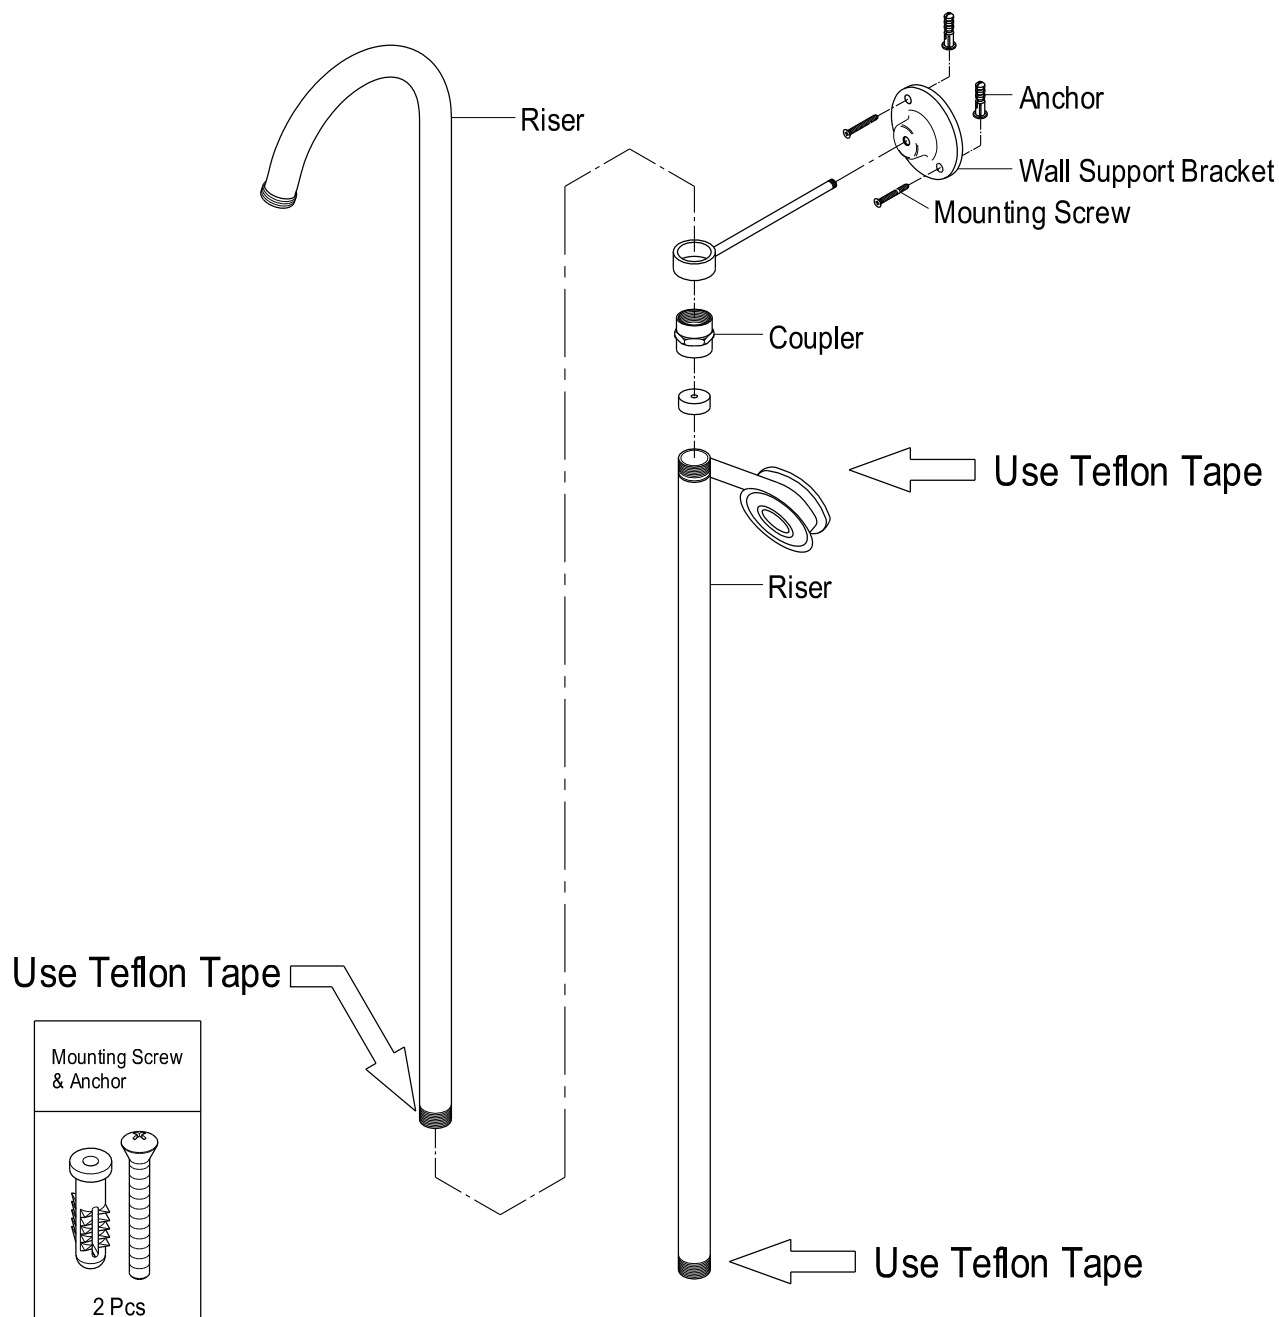

Installation Instructions

For Use With KB's Converto Shower without Spout

BEFORE BEGINNING INSTALLATION

1. Flush plumbing lines to clear debris in pipe and plumbing lines to avoid existing clogs into waterway & cartridge system of new faucet fixture.
2. Shut off both supply lines after flushing