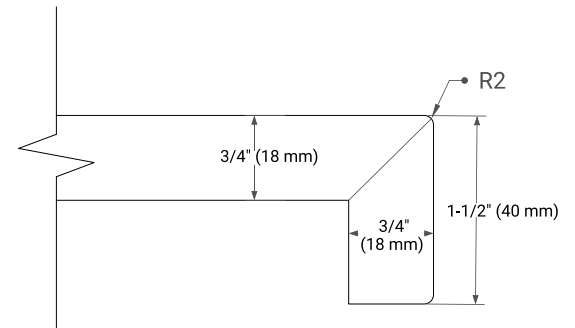

43" LEFT OVAL SINK COUNTERTOP WITH 1.5 IN. THICKNESS

OVERALL DIMENSIONS

43" W x 22" D x 1.5" H

COUNTERTOP OPTIONS

Carrara Marble

White Quartz

FEATURES

- Solid countertop with mitered edges & seams
- Undermount white oval sink
- Pre-drilled for 8" widespread faucet

INCLUDED

- Countertop
- Matching Backsplash
- Oval Sink

COUNTERTOP PLAN VIEW

EDGE SIDE VIEW

THREE DIMENSIONAL COUNTERTOP VIEW