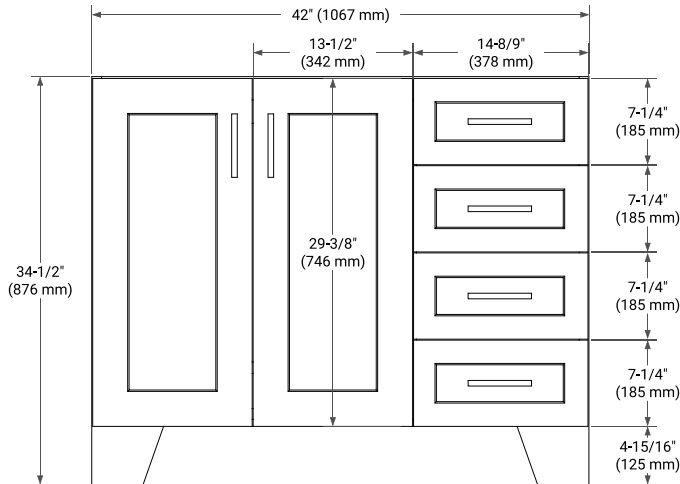

42" LEFT OFFSET CABINET

BASE CABINET DIMENSIONS

42" W x 21.6" D x 34.5" H

FEATURES

- Solid wood frame & plywood panels
- Dovetail drawers and joints
- Soft closing doors & drawers

HARDWARE FINISHES*

Brushed Nickel   Satin Brass   Matte Black   Polished Chrome

Hardware comes preinstalled with the illustrated option. Other finishes are available on our online store if you prefer a different one.

AVAILABLE COLORS

White   Grey   Midnight Blue

FRONT VIEW

SIDE VIEW

PLAN VIEW