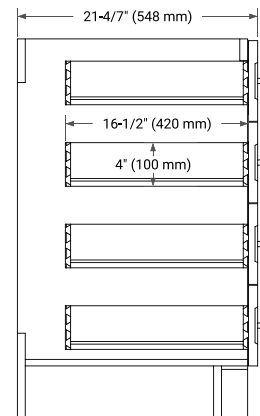

42" LEFT OFFSET CABINET

BASE CABINET DIMENSIONS

42" W x 21.6" D x 34.5" H

FEATURES

- Solid wood frame & plywood panels
- Dovetail drawers and joints
- Soft closing doors & drawers

HARDWARE FINISHES*

Brushed Nickel Satin Brass Matte Black Polished Chrome

43" LEFT OVAL SINK COUNTERTOP WITH 1.5 IN. THICKNESS

OVERALL DIMENSIONS

43" W x 22" D x 1.5" H

COUNTERTOP OPTIONS

Carrara Marble

White Quartz

FEATURES

- Solid countertop with mitered edges & seams
- Undermount white oval sink
- Pre-drilled for 8" widespread faucet

INCLUDED

- Countertop
- Matching Backsplash
- Oval Sink

COUNTERTOP PLAN VIEW

EDGE SIDE VIEW

THREE DIMENSIONAL COUNTERTOP VIEW