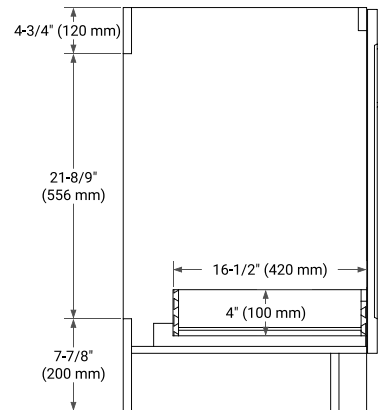

42" LEFT OFFSET CABINET

BASE CABINET DIMENSIONS

42" W x 21.6" D x 34.5" H

FEATURES

- Solid wood frame & plywood panels
- Dovetail drawers and joints
- Soft closing doors & drawers

HARDWARE FINISHES*

Brushed Nickel   Satin Brass   Matte Black   Polished Chrome

Hardware comes preinstalled with the illustrated option. Other finishes are available on our online store if you prefer a different one.

AVAILABLE COLORS

White   Grey   Midnight Blue

FRONT VIEW

SIDE VIEW

PLAN VIEW