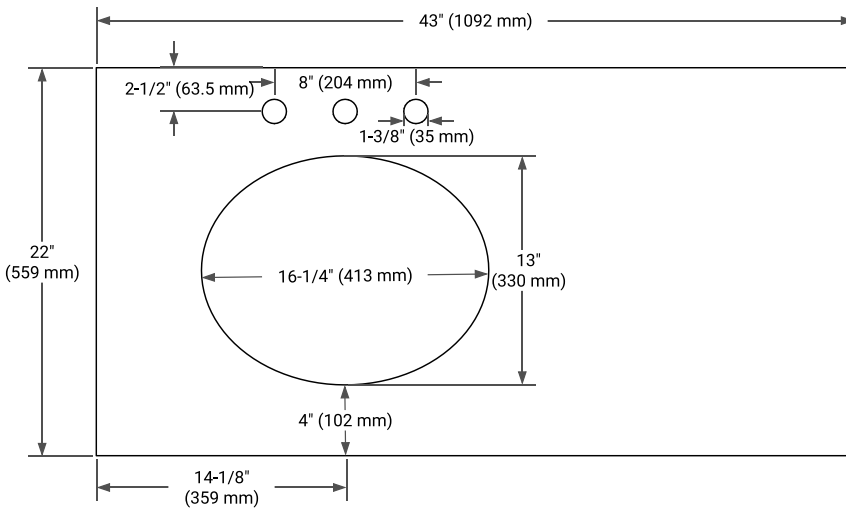

42" LEFT OFFSET CABINET

BASE CABINET DIMENSIONS

42" W x 21.6" D x 34.5" H

FEATURES

- Solid wood frame & plywood panels
- Dovetail drawers and joints
- Soft closing doors & drawers

HARDWARE FINISHES*

Brushed Nickel Satin Brass Matte Black Polished Chrome

43" LEFT OVAL SINK COUNTERTOP WITH 1.5 IN. THICKNESS

OVERALL DIMENSIONS

43" W x 22" D x 1.5" H

COUNTERTOP OPTIONS

Carrara Marble

White Quartz

FEATURES

- Solid countertop with mitered edges & seams
- Undermount white oval sink
- Pre-drilled for 8" widespread faucet

INCLUDED

- Countertop
- Matching Backsplash
- Oval Sink

COUNTERTOP PLAN VIEW

EDGE SIDE VIEW

THREE DIMENSIONAL COUNTERTOP VIEW