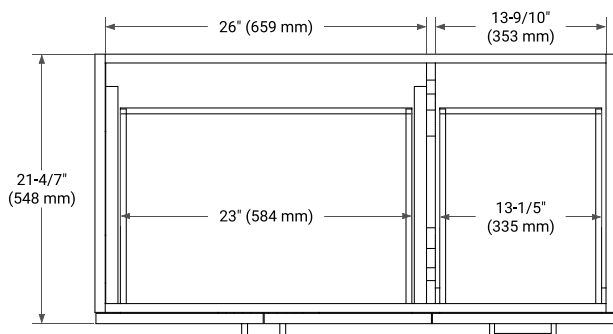

42" LEFT OFFSET CABINET

BASE CABINET DIMENSIONS

42" W x 21.6" D x 34.5" H

FEATURES

- Solid wood frame & plywood panels
- Dovetail drawers and joints
- Soft closing doors & drawers

HARDWARE FINISHES*

Brushed Nickel Satin Brass Matte Black Polished Chrome

43" LEFT OVAL SINK COUNTERTOP WITH 1.5 IN. THICKNESS

OVERALL DIMENSIONS

43" W x 22" D x 1.5" H

COUNTERTOP OPTIONS

Carrara Marble

White Quartz

FEATURES

- Solid countertop with mitered edges & seams
- Undermount white oval sink
- Pre-drilled for 8" widespread faucet

INCLUDED

- Countertop
- Matching Backsplash
- Oval Sink

COUNTERTOP PLAN VIEW

EDGE SIDE VIEW

THREE DIMENSIONAL COUNTERTOP VIEW