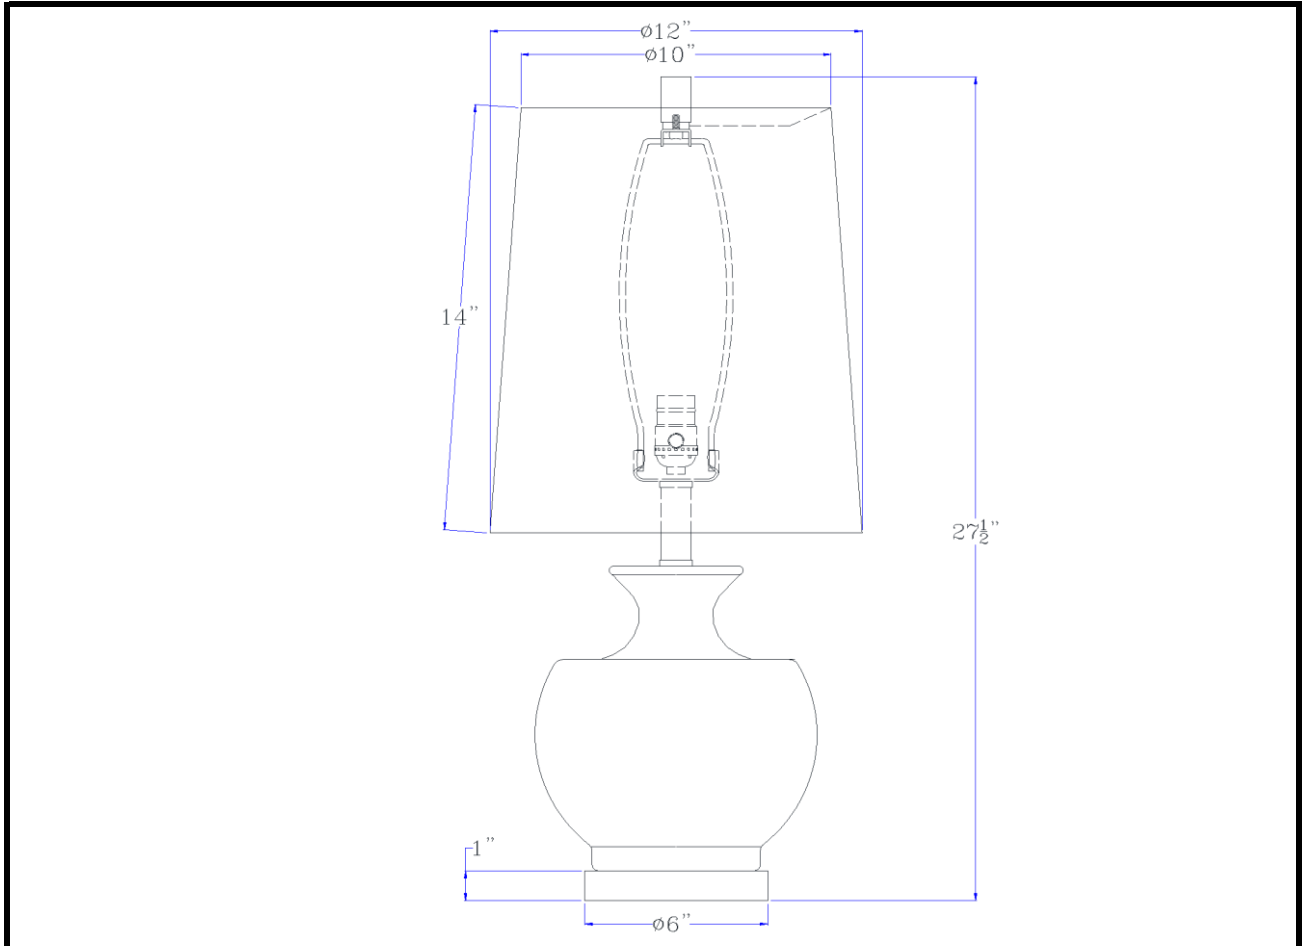

Type: _____

Project: _____

Catalog No.: _____

Lamp/Wattage: _____

Specifications subject to change without notice

Model No:

Description: 100W Kawela ceramic table lamp with crystal base. Sold in pairs

Material: Ceramic

Finish : Mustard Green

Height: 27 1/2"

Reach/Depth: 12"

Base Width: Dia6"

Wattage : 100W

Socket : Medium Base (E26)

Switch: On/off

Bulb: Incandescent,CFL

Wire Length: 6'

Wire Color: Silver

Shade No:

Material: Fabric

Shade size: 10"X12"X14"

Certificate : 