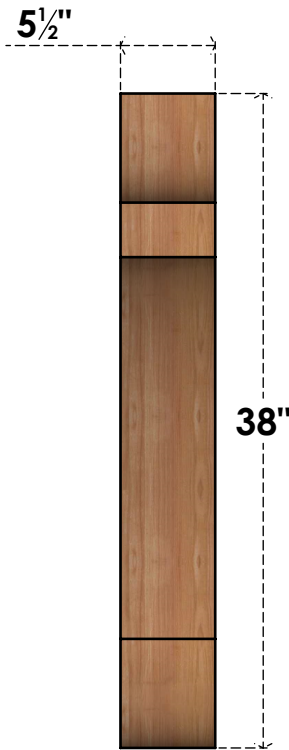

BRC06X30X38OLY00SWR

5 1/2"W X 30"D X 38"H OLYMPIC SMOOTH BRACE, WESTERN RED CEDAR

SIDE

FRONT

EKENA MILLWORK
 2300 WEST MAIN ST.
 CLARKSVILLE, TX 75426
 TOLL FREE: 866-607-0453
 WWW.EKENAMILLWORK.COM

NOTES

1. INSTALLATION TO BE COMPLETED IN ACCORDANCE WITH MANUFACTURER'S SPECIFICATIONS.
2. DRAWING MAY NOT BE TO SCALE
3. THIS DRAWING IS INTENDED FOR DESIGN AND PLANNING PURPOSES ONLY.
4. ALL INFORMATION CONTAINED HEREIN WAS CURRENT AT THE TIME OF DEVELOPMENT BUT MUST BE REVIEWED AND APPROVED BY THE PRODUCT MANUFACTURER TO BE CONSIDERED ACCURATE.
5. PRODUCTS ARE NOT KILN DRIED. THIS ITEM IS UNIQUE AND WILL CONTAIN THE NATURAL VARIATIONS THAT THE WOOD SPECIES OFFERS. THIS MAY RESULT IN VARIATIONS UP TO 1/4"