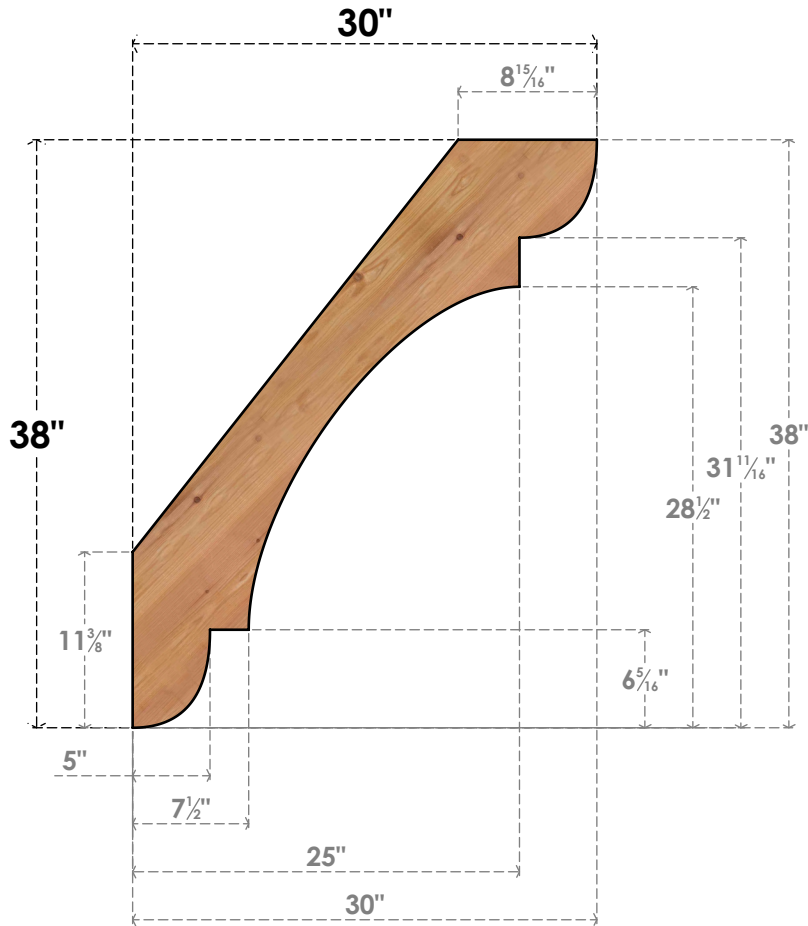

BRC06X30X38OLY00SWR

5 1/2"W X 30"D X 38"H OLYMPIC SMOOTH BRACE, WESTERN RED CEDAR

SIDE

FRONT

EKENA MILLWORK
 2300 WEST MAIN ST.
 CLARKSVILLE, TX 75426
 TOLL FREE: 866-607-0453
 WWW.EKENAMILLWORK.COM

NOTES

1. INSTALLATION TO BE COMPLETED IN ACCORDANCE WITH MANUFACTURER'S SPECIFICATIONS.
2. DRAWING MAY NOT BE TO SCALE
3. THIS DRAWING IS INTENDED FOR DESIGN AND PLANNING PURPOSES ONLY.
4. ALL INFORMATION CONTAINED HEREIN WAS CURRENT AT THE TIME OF DEVELOPMENT BUT MUST BE REVIEWED AND APPROVED BY THE PRODUCT MANUFACTURER TO BE CONSIDERED ACCURATE.
5. PRODUCTS ARE NOT KILN DRIED. THIS ITEM IS UNIQUE AND WILL CONTAIN THE NATURAL VARIATIONS THAT THE WOOD SPECIES OFFERS. THIS MAY RESULT IN VARIATIONS UP TO 1/4"