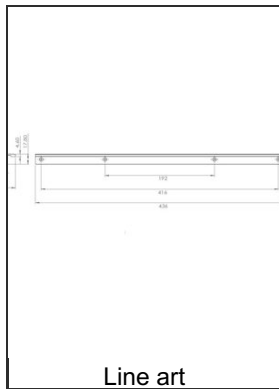

RELATED DOCUMENTS

DISCLAIMER

To properly secure the pull, use all anchor points spanning the center to center. **IMPORTANT:** Please note that the CHBRZ finish applied on the BP9898 and BP9696 series is matte. We recommend matching the CHBRZ finish using only the different lengths offered in these two series.